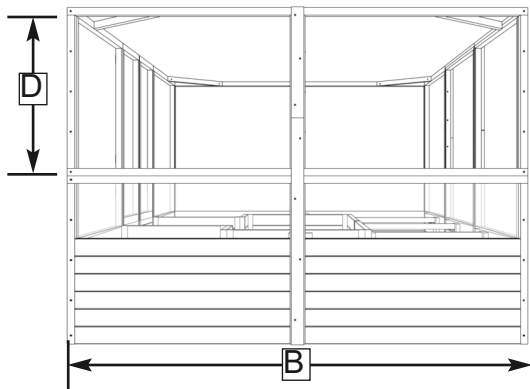

12'x8' Raised Cedar Garden Bed Deer Fence Option Kit Item#RB128DFO

**Revised:
April 14, 2022**

Escape to the tranquility of your very own garden getaway.

Front View

Product Specifications:

- A:** Height = 67"
- B:** Length = 92"
- C:** Width = 141"
- D:** Height (Deer Fence Only) = 33 1/2"
- E:** Door Width = 46"
- F:** Door Height = 65"

Side View

Shipping Specifications:

1 Pallet
34 1/2'H x 33 3/4"W x 46"L

Top View