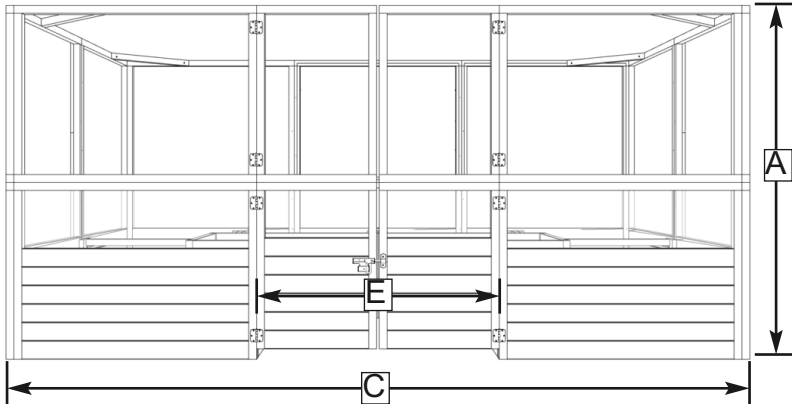

12'x8' Raised Cedar Garden Bed Deer Fence Option Kit Item#RB128DFO

**Revised:
April 14, 2022**

Escape to the tranquility of your very own garden getaway.

Front View

Product Specifications:

- A:** Height = 67"
- B:** Length = 92"
- C:** Width = 141"
- D:** Height (Deer Fence Only) = 33 1/2"
- E:** Door Width = 46"
- F:** Door Height = 65"

Side View

Shipping Specifications:

1 Pallet
34 1/2'H x 33 3/4"W x 46"L

Top View