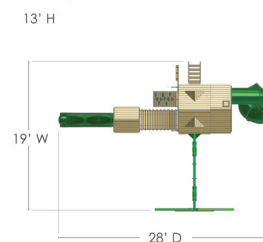

Treasure Trove™

w/ Natural Cedar

PLAYSET FEATURES

- Alpine Wave Slide™
- 7' Turbo Tube Slide™
- Clatter Bridge & Tower with Mesh Panels
- Rock Wall with Climbing Rope
- Safe Entry Ladder
- Deluxe Rope Ladder
- Belt Swings - 2
- Trapeze Swing
- Built-In Picnic Table
- Built-In Sandbox Area with Corner Seats
- Tic-Tac-Toe Panel
- Chalkboard Kit
- Play Telephone
- Jumbo Play Binoculars
- Steering Wheel
- Play Telescope
- Tongue & Groove Wood Roof featuring Sunbursts, Dormer and a Chimney
- 4x4 Solid Cedar Posts & Main Beams
- 4x6 3-Position Swing Beam
- Patented A-Frame Bracket
- Grab Handles
- Flag Kit
- Available in Cedar with a beautiful Amber Finish

DIMENSIONS

DIMENSIONS

ASSEMBLED: DIMS: 19'W x 28'D x 13'H
DECK DIMS: 4' x 6' HEIGHT: 5'
SWING SET WEIGHT: 1,224 LBS.

PACKAGED:
PALLET DIMS: 144"W x 47"D x 66"H
PALLET WEIGHT: 1349 LBS.
OF BOXES: 14

SKU: 01-1021-AP
UPC: 870780002545