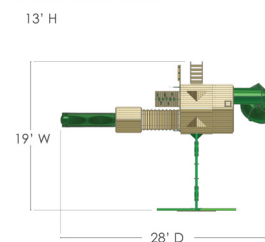

Treasure Trove™

w/ Natural Cedar and Classic Green Vinyl Canopy

PLAYSET FEATURES

- Alpine Wave Slide™
- 7' Turbo Tube Slide™
- Clatter Bridge & Tower with Mesh Panels
- Rock Wall with Climbing Rope
- Safe Entry Ladder
- Deluxe Rope Ladder
- Belt Swings - 2
- Trapeze Swing
- Built-In Picnic Table
- Built-In Sandbox Area with Corner Seats
- Tic-Tac-Toe Panel
- Chalkboard Kit
- Play Telephone
- Jumbo Play Binoculars
- Steering Wheel
- Play Telescope
- Deluxe Green Vinyl Canopy covering Platform
- 4x4 Solid Cedar Posts & Main Beams
- 4x6 3-Position Swing Beam
- Patented A-Frame Bracket
- Grab Handles
- Flag Kit
- Available in Cedar with a beautiful Amber Finish

DIMENSIONS

DIMENSIONS

ASSEMBLED: DIMS: 19'W x 28'D x 13'H
 DECK DIMS: 4' x 6' HEIGHT: 5'
 SWING SET WEIGHT: 1,085 LBS.

PACKAGED:
 PALLET DIMS: 144"W x 47"D x 66"H
 PALLET WEIGHT: 1210 LBS.
 # OF BOXES: 13