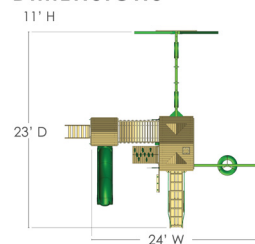

## PLAYSET FEATURES

- Alpine Wave Slide™
- Rock Wall with Climbing Rope
- Deluxe Rope Ladder
- Deluxe Climbing Ramp
- Safe Entry Ladder
- Clatter Bridge & Tower with Mesh Panels
- 360° Turbo Tire Swing™ with Swivel
- Belt Swings - 2
- Trapeze Swing
- Built-In Picnic Table
- Built-In Sandbox Area with Corner Seats
- Bonus Sandbox Area under Tower
- Tic-Tac-Toe Panel
- Steering Wheel
- Play Telescope
- Tongue & Groove Wood Roof featuring an Upper Level Treehouse with 2 Windows with Working Shutters, a Sunburst and a Chimney
- Tongue & Groove Wood Roof covering Tower
- 4x4 Solid Cedar Posts & Main Beams
- 4x6 3-Position Swing Beam
- 4x6 1-Position Tire Swing Beam
- Patented A-Frame Bracket
- Grab Handles
- Flag Kit
- Available in Cedar with a beautiful Amber Finish

## DIMENSIONS

### DIMENSIONS

**ASSEMBLED:** DIMS: 24'W x 23'D x 11'H  
DECK DIMS: 4' x 6'                      HEIGHT: 5'  
SWING SET WEIGHT: 1,041 LBS.

**PACKAGED:**  
PALLET DIMS: 120"W x 47"D x 36"H  
PALLET WEIGHT: 1156 LBS.  
# OF BOXES: 16