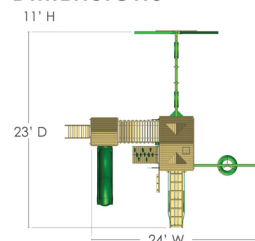

Pioneer Peak™

w/ Natural Cedar and Classic Green Vinyl Canopy

PLAYSET FEATURES

- Alpine Wave Slide™
- Rock Wall with Climbing Rope
- Deluxe Rope Ladder
- Deluxe Climbing Ramp
- Safe Entry Ladder
- Clatter Bridge & Tower with Mesh Panels
- 360° Turbo Tire Swing™ with Swivel
- Belt Swings - 2
- Trapeze Swing
- Built-In Picnic Table
- Built-In Sandbox Area with Corner Seats
- Bonus Sandbox Area under Tower
- Tic-Tac-Toe Panel
- Steering Wheel
- Play Telescope
- Deluxe Green Vinyl Canopy covering Platform
- Deluxe Green Vinyl Canopy covering Tower
- 4x4 Solid Cedar Posts & Main Beams
- 4x6 3-Position Swing Beam
- 4x6 1-Position Tire Swing Beam
- Patented A-Frame Bracket
- Grab Handles
- Flag Kit
- Available in Cedar with a beautiful Amber Finish

DIMENSIONS

DIMENSIONS

ASSEMBLED: DIMS: 24'W x 23'D x 11'H
DECK DIMS: 4' x 6' HEIGHT: 5'
SWING SET WEIGHT: 912 LBS.

PACKAGED:
PALLET DIMS: 120"W x 47"D x 36"H
PALLET WEIGHT: 1027 LBS.
OF BOXES: 14

SKU: 01-0006-AP-1
UPC: 870780002415