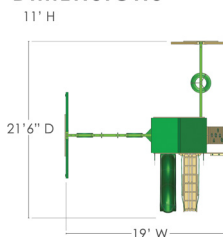

## DIMENSIONS

### DIMENSIONS

**ASSEMBLED:** DIMS: 19'W x 20'6"D x 11'H  
DECK DIMS: 4' x 6'                      HEIGHT: 5'  
SWING SET WEIGHT: 712 LBS.

**PACKAGED:**  
PALLET DIMS: 120"W x 47"D x 36"H  
PALLET WEIGHT: 827 LBS.  
# OF BOXES: 11