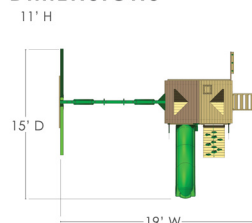

Chateau™

w/ Natural Cedar

PLAYSET FEATURES

- Alpine Wave Slide™
- Rock Wall with Climbing Rope
- Deluxe Rope Ladder
- Safe Entry Ladder
- Belt Swings - 2
- Trapeze Swing
- Built-In Picnic Table
- Built-In Sandbox Area with Corner Seats
- Tic-Tac-Toe Panel
- Steering Wheel
- Play Telescope
- Tongue & Groove Wood Roof featuring Sunbursts, Dormers and a Chimney
- 4x4 Solid Cedar Posts & Main Beams
- 4x6 3-Position Swing Beam
- Patented A-Frame Bracket
- Grab Handles
- Flag Kit
- Available in Cedar with a beautiful Amber Finish

DIMENSIONS

DIMENSIONS

ASSEMBLED: DIMS: 19'W x 15'D x 11'H
DECK DIMS: 4' x 6' HEIGHT: 5'
SWING SET WEIGHT: 648 LBS.

PACKAGED:
PALLET DIMS: 120"W x 47"D x 36"H
PALLET WEIGHT: 763 LBS.
OF BOXES: 8

SKU: 01-0003-AP
UPC: 870780002248