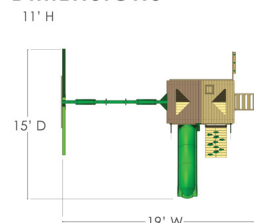

Chateau™

w/ Natural Cedar and Classic Green Vinyl Canopy

PLAYSET FEATURES

- Alpine Wave Slide™
- Rock Wall with Climbing Rope
- Deluxe Rope Ladder
- Safe Entry Ladder
- Belt Swings - 2
- Trapeze Swing
- Built-In Picnic Table
- Built-In Sandbox Area with Corner Seats
- Tic-Tac-Toe Panel
- Steering Wheel
- Play Telescope
- Deluxe Green Vinyl Canopy Covering Platform
- 4x4 Solid Cedar Posts & Main Beams
- 4x6 3-Position Swing Beam
- Patented A-Frame Bracket
- Grab Handles
- Flag Kit
- Available in Cedar with a beautiful Amber Finish

DIMENSIONS

DIMENSIONS

ASSEMBLED: DIMS: 19'W x 15'D x 11'H
DECK DIMS: 4' x 6' HEIGHT: 5'
SWING SET WEIGHT: 569 LBS.

PACKAGED:
PALLET DIMS: 120"W x 47"D x 36"H
PALLET WEIGHT: 684 LBS.
OF BOXES: 7

SKU: 01-0003-AP-1
UPC: 870780002255