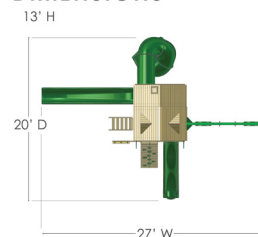

Great Skye II™

w/ Natural Cedar and Classic Green Vinyl Canopy

PLAYSET FEATURES

- Alpine Wave Slide™
- 7' Turbo Tube Slide™
- Commercial Grade 14' Super Scoop Slide™
- Rock Wall with Climbing Rope
- Safe Entry Ladder
- Deluxe Rope Ladder
- Belt Swing - 2
- Trapeze Swing
- Built-In Picnic Table
- Built-In Sandbox Area with Corner Seats
- Tic-Tac-Toe Panel
- Chalkboard Kit
- Play Telephone
- Jumbo Play Binoculars
- Steering Wheel
- Play Telescope
- Deluxe Green Vinyl Canopy covering Platform
- 4x4 Solid Cedar Posts & Main Beams
- 4x6 3-Position Swing Beam
- Patented A-Frame Bracket
- Grab Handles
- Flag Kit
- Available in Cedar with a beautiful Amber Finish

DIMENSIONS

DIMENSIONS

ASSEMBLED: DIMS: 27'W x 20'D x 13'H
DECK DIMS: 4' x 6' HEIGHT: 5'
SWING SET WEIGHT: 985 LBS.

PACKAGED:
PALLET DIMS: 144"W x 47"D x 56"H
PALLET WEIGHT: 1110 LBS.
OF BOXES: 10

SKU: 01-0031-AP-1
UPC: 870780002491