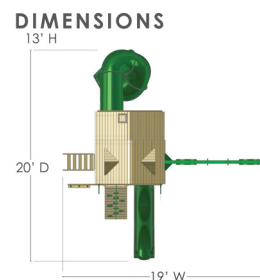

## PLAYSET FEATURES

- Alpine Wave Slide™
- 7' Turbo Tube Slide™
- Rock Wall with Climbing Rope
- Safe Entry Ladder
- Deluxe Rope Ladder
- Belt Swings - 2
- Trapeze Swing
- Built-In Picnic Table
- Built-In Sandbox Area with Corner Seats
- Tic-Tac-Toe Panel
- Chalkboard Kit
- Play Telephone
- Jumbo Play Binoculars
- Steering Wheel
- Play Telescope
- Deluxe Green Vinyl Canopy covering Platform
- 4x4 Solid Cedar Posts & Main Beams
- 4x6 3-Position Swing Beam
- Patented A-Frame Bracket
- Grab Handles
- Flag Kit
- Available in Cedar with a beautiful Amber Finish

## DIMENSIONS

**ASSEMBLED:** DIMS: 19'W x 20'D x 13'H  
 DECK DIMS: 4' x 6'                      HEIGHT: 5'  
 SWING SET WEIGHT: 885 LBS.

**PACKAGED:**  
 PALLET DIMS: 144"W x 47"D x 56"H  
 PALLET WEIGHT: 1010 LBS.  
 # OF BOXES: 10