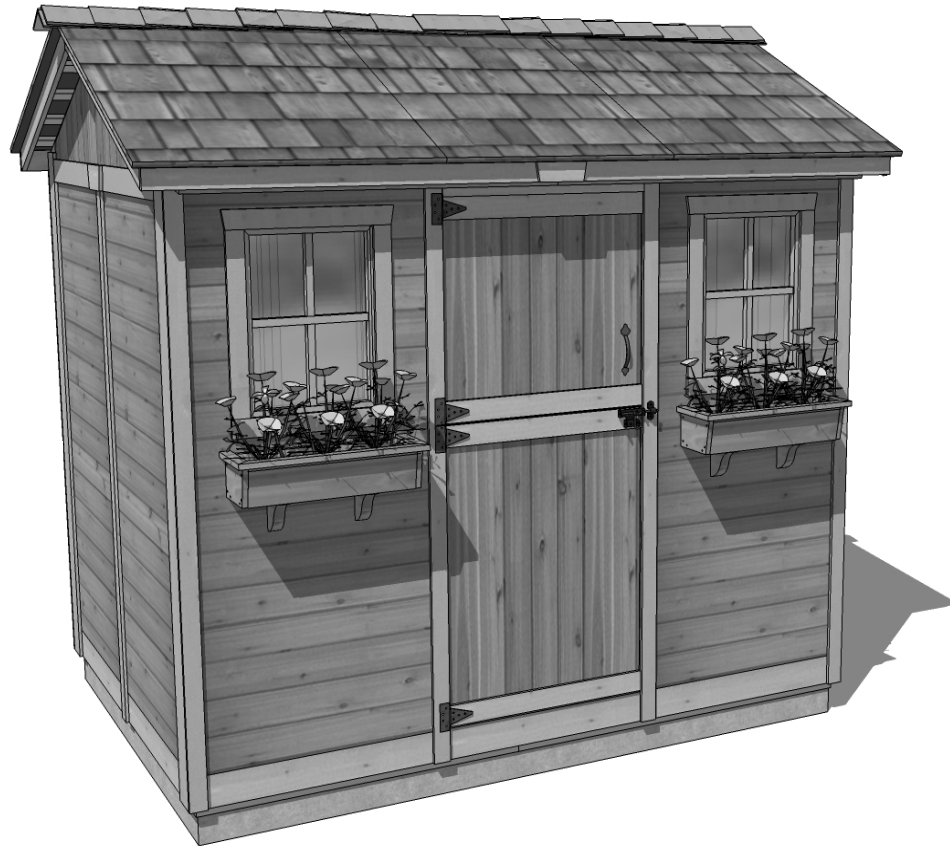

The Cabana is an excellent multipurpose garden shed. Ideal as a playhouse, poolside retreat, workshop or storage building for garden or pool equipment.

The Cabana Kit Includes:

- 2 Functional Windows with Screens
- 31" Wide Functional Dutch Door
- Western Red Cedar Construction
- 2 Flower Boxes
- Panelized Cedar Bevel Sided Walls
- 2x3 Frame Construction
- Cedar Roof with Shingles Already Attached
- Panelized For Quick Assembly
- Hardware Included (screws and nails).

Specifications:

- A:** Floor Footprint = 105" wide x 75" deep
- B:** Overall Width Incl. Roof Overhang = 117"
- C:** Overall Depth Incl. Roof Overhang = 89"
- D:** Overall Height Incl. Floor & Roof = 101"
- E:** Interior Width frame to frame = 100"
- F:** Interior Depth frame to frame = 70"
- G:** Interior Height from floor = 90"
- H:** Window Size = 18 1/4" wide x 22 1/2" high
- I:** Door Dimensions = 31 1/2" wide x 72" high

Shipping Pkg. Size: 88"w x 48"d x 42"h
Shipping Weight: = 1050 lbs