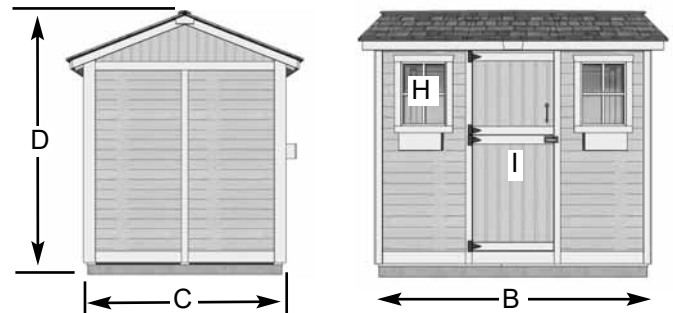

The Cabana is an excellent multipurpose garden shed. Ideal as a playhouse, poolside retreat, workshop or storage building for garden or pool equipment.

The Cabana Kit Includes:

- 2 Functional Windows with Screens
- 31" Wide Functional Dutch Door
- Western Red Cedar Construction
- 2 Flower Boxes
- Panelized Cedar Bevel Sided Walls
- 2x3 Frame Construction
- Cedar Roof with Shingles Already Attached
- Panelized For Quick Assembly
- Hardware Included (screws and nails).

Specifications:

- A:** Floor Footprint = 105" wide x 75" deep
- B:** Overall Width Incl. Roof Overhang = 117"
- C:** Overall Depth Incl. Roof Overhang = 89"
- D:** Overall Height Incl. Floor & Roof = 101"
- E:** Interior Width frame to frame = 100"
- F:** Interior Depth frame to frame = 70"
- G:** Interior Height from floor = 90"
- H:** Window Size = 18 1/4" wide x 22 1/2" high
- I:** Door Dimensions = 31 1/2" wide x 72" high