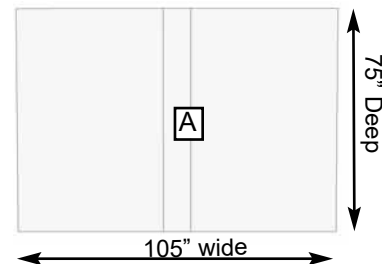

The Cabana is an excellent multipurpose garden shed. Ideal as a playhouse, poolside retreat, workshop or storage building for garden or pool equipment.

The Cabana Kit Includes:

- 2 Functional Windows with Screens
- 31" Wide Functional Dutch Door
- Western Red Cedar Construction
- 2 Flower Boxes
- Panelized Cedar Bevel Sided Walls
- 2x3 Frame Construction
- Cedar Roof with Shingles Already Attached
- Panelized For Quick Assembly
- Hardware Included (screws and nails).

Specifications:

- A:** Floor Footprint = 105" wide x 75" deep
- B:** Overall Width Incl. Roof Overhang = 117"
- C:** Overall Depth Incl. Roof Overhang = 89"
- D:** Overall Height Incl. Floor & Roof = 101"
- E:** Interior Width frame to frame = 100"
- F:** Interior Depth frame to frame = 70"
- G:** Interior Height from floor = 90"
- H:** Window Size = 18 1/4" wide x 22 1/2" high
- I:** Door Dimensions = 31 1/2" wide x 72" high

Shipping Pkg. Size: 88"w x 48"d x 42"h
Shipping Weight: = 1050 lbs