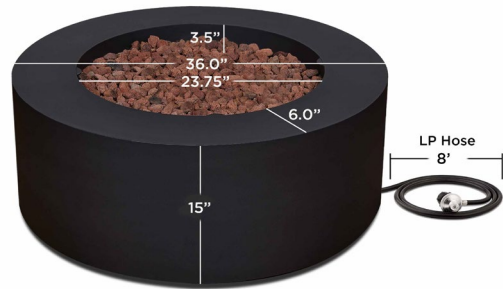

C9815LP Aegean Round Propane Fire Table

Design	
Product Type	Outdoor gas fire table
Exterior Material	Powder-coated steel
Frame Material	Powder-coated steel
Shape	Round
Hidden Tank	No
Filler Included	Lava rock
Filler Accepted	Lava rock, Real Flame fire glass
Included	Fire bowl with adjustable leveling feet, stainless steel burner, rust brown lava rock filler, LP tank seat, propane hose and regulator, storage cover, AA battery, instruction manual, NG conversion kit (G0002-10) and conversion kit manual
Accessories Available	Propane Tank Cover (T0025), Rubber Hose Cover (R0001-BK), Fire Glass (10001)
Available Finishes	Black (C9815-BK), Mist Gray (C9815-MGRY), Weathered Slate (C98150-WSLT)
Country of Origin	China
Fire Pit Performance	
Fuel Type	Propane gas
NG Conversion Kit included	Yes (G0002-10)
Gas Tank Size Accommodated	20 lb (not included)
Burn time of Fuel Accommodated	Approx.: High 8 hrs / Low 26 hrs
Adjustable Flame	Yes
Ignition Type	Electric (battery operated push button ignition)
BTU Output	50,000 BTUs
Heat Resistant Coating	Yes
Rust Resistant	Yes
Weather Resistant	Yes
Storage Cover Included	Yes
Spark Screen Included	No
Log Grate Included	No
Safe for use on wooden deck	Yes
Assembly Required	Partial
Basic Care	This table should be cleaned regularly to ensure safe use and extended product life. Do not attempt to clean unless fire is completely out and unit is cool to the touch. DO NOT use oven cleaner or abrasive cleaners as they will damage this product. Wipe exterior surfaces with a mild dishwashing soap, then rinse clean with water. Cover when not in use.
Dimensions and Weight	
Fire Pit Dimensions	36"L x 36"W x 15"H
Fire Pit Weight	88 lbs (with filler), 68 lbs (w/o filler)
Burn Pan Dimensions	23.75" Diameter x 3.5"H
Shipping Method	LTL
Shipping Dimension (Includes Pallet)	42"L x 42"W x 23"H
Shipping Weight (Includes Pallet)	148 lbs
Additional Dimensions	
LP Gas Hose Length	10' (8' exposed)
NG Gas Hose Length	10
Certifications and Warranty	
Certifications	CSA Certified
Warranty	1 Year limited warranty
Notes	Must be converted to natural gas by a certified gas technician. External hose is required for connection to natural gas source.