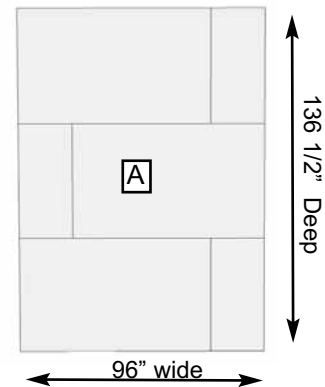

Item#SM812

The SpaceMaker is our
bestseller for storage solutions.

The SpaceMaker Kit Includes:

- 1 Functional Window with Screen (18" w x 23" h)
- 62" Wide Double Doors
- Western Red Cedar Construction
- 1 Flower Box
- Lap Sided Panel Walls
- 2x3 Frame Construction
- Cedar Roof with Shingles Already Attached
- Panelized For Quick Assembly
- Hardware Included (screws and nails).

Specifications:

- A:** Floor Footprint = 96" wide x 136 1/2" deep
- B:** Overall Width Incl. Roof Overhang = 110"
- C:** Overall Depth Incl. Roof Overhang = 148"
- D:** Overall Height Incl. Floor & Roof = 105"
- E:** Interior Width frame to frame = 89 1/2"
- F:** Interior Depth frame to frame = 131 1/2"
- G:** Interior Height from floor = 94"
- H:** Window Size = 18 1/4" wide x 22 1/2" high
- I:** Door Dimensions = 62" wide x 72" high

Shipping Pkg. Size: 88" w x 52" d x 50" h
Shipping Weight: = 1400 lbs