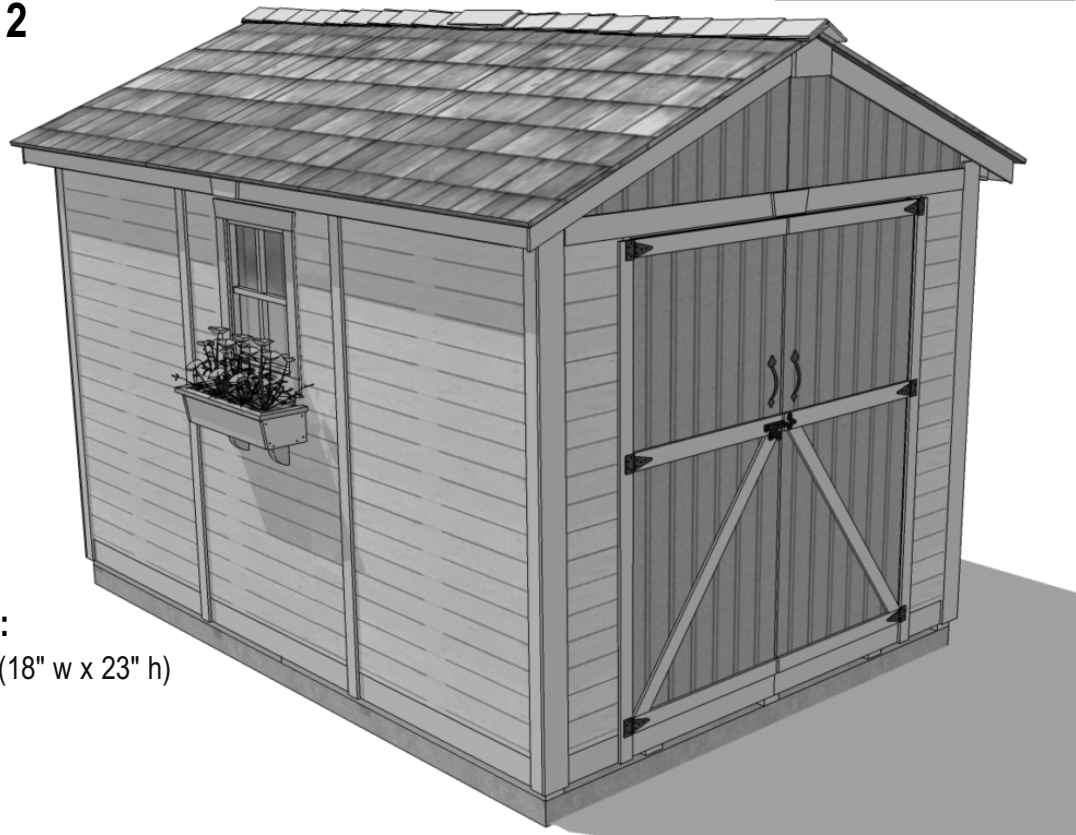

Item#SM812

The SpaceMaker is our
bestseller for storage solutions.

The SpaceMaker Kit Includes:

- 1 Functional Window with Screen (18" w x 23" h)
- 62" Wide Double Doors
- Western Red Cedar Construction
- 1 Flower Box
- Lap Sided Panel Walls
- 2x3 Frame Construction
- Cedar Roof with Shingles Already Attached
- Panelized For Quick Assembly
- Hardware Included (screws and nails).

Specifications:

- A:** Floor Footprint = 96" wide x 136 1/2" deep
- B:** Overall Width Incl. Roof Overhang = 110"
- C:** Overall Depth Incl. Roof Overhang = 148"
- D:** Overall Height Incl. Floor & Roof = 105"
- E:** Interior Width frame to frame = 89 1/2"
- F:** Interior Depth frame to frame = 131 1/2"
- G:** Interior Height from floor = 94"
- H:** Window Size = 18 1/4" wide x 22 1/2" high
- I:** Door Dimensions = 62" wide x 72" high

Shipping Pkg. Size: 88" w x 52" d x 50" h
Shipping Weight: = 1400 lbs