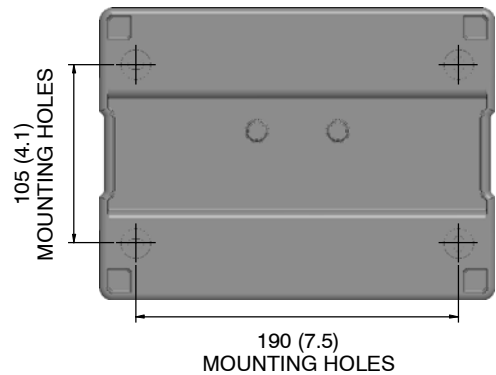

Weights and Dimensions

Weight:	1.4 kg (3 lbs.)
Dimensions:	
Height (H)	172 mm (6.8 in.)
Width (W)	233 mm (9.2 in.)
Depth (D)	92 mm (3.6 in.)

See TT-1646, Installation Instructions, for detailed dimensions.

Relay Specifications

Rating	50 A @ 240 VAC
Operating Temperature	-20 to 55°C (-4 to 131°F)
Storage Temperature	-40 to 85°C (-40 to 185°F)
Type	DPST - NC
Coil voltage	120 VAC
Coil connection	#6-32 screw 12-18 AWG (ring terminals included)
Connecting Lug Wire Size (qty. 4)	#4-14 AWG (Copper only)

DIMENSIONS ARE SHOWN IN MM (IN.)