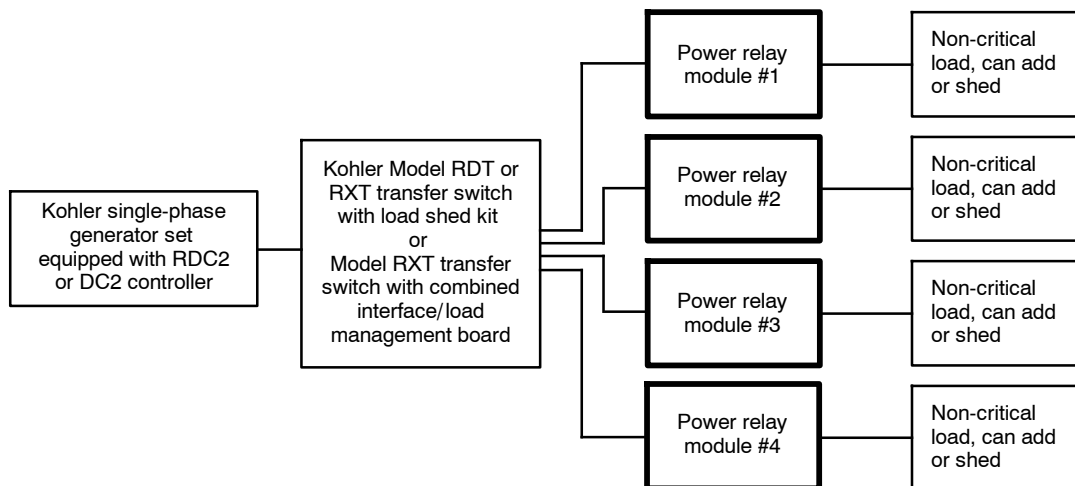

Connect up to 4 power relay modules in a load management system.