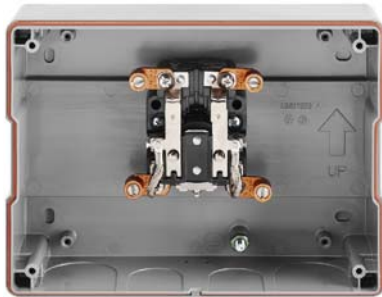

Residential/Light Commercial Generator Accessories

KOHLER Power Systems

Power Relay Module

ISO 9001
KOHLER
POWER SYSTEMS
NATIONALLY REGISTERED

Cover removed to show 50 amp relay, provided