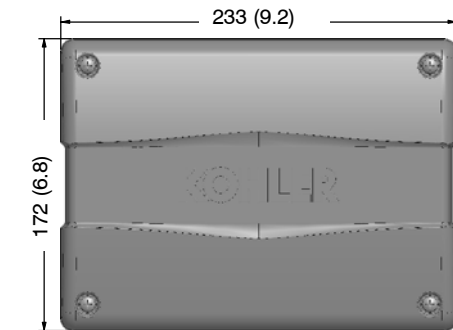

Weights and Dimensions

Weight:	1.4 kg (3 lbs.)
Dimensions:	
Height (H)	172 mm (6.8 in.)
Width (W)	233 mm (9.2 in.)
Depth (D)	92 mm (3.6 in.)

See TT-1646, Installation Instructions, for detailed dimensions.

Relay Specifications

Rating	50 A @ 240 VAC
Operating Temperature	-20 to 55°C (-4 to 131°F)
Storage Temperature	-40 to 85°C (-40 to 185°F)
Type	DPST - NC
Coil voltage	120 VAC
Coil connection	#6-32 screw 12-18 AWG (ring terminals included)
Connecting Lug Wire Size (qty. 4)	#4-14 AWG (Copper only)

DIMENSIONS ARE SHOWN IN MM (IN.)