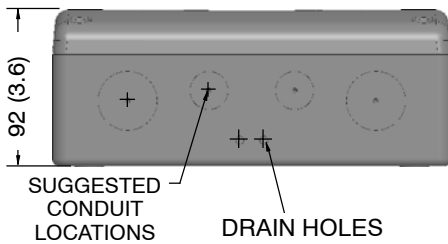

DISTRIBUTED BY:

Power Depot Inc.
3553 N.W. 78th Ave.
Miami FL 33122, USA
(305) 592.7100

Availability is subject to change without notice. Kohler Co. reserves the right to change the design or specifications without notice and without any obligation or liability whatsoever. Contact your local Kohler® generator distributor for availability.

© 2015 by Kohler Co. All rights reserved.