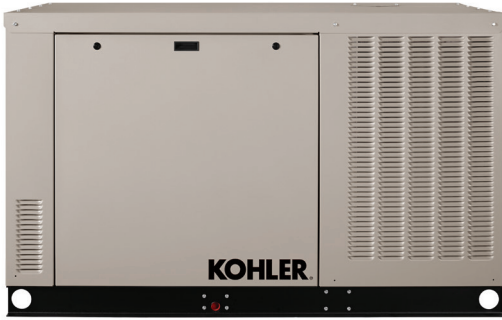

RCL GENERATORS

24–60 kW

KOHLER[®]

KOHLER[®]
IN POWER. SINCE 1920.

Exceptionally powerful, surprisingly quiet. Whatever the size of your home or business, there's a reliable RCL generator to match. These five models feature robust 1800-rpm liquid-cooled engines and patented technology that keeps sound levels to a minimum. And now there's a 30-kW model to round out the lineup.