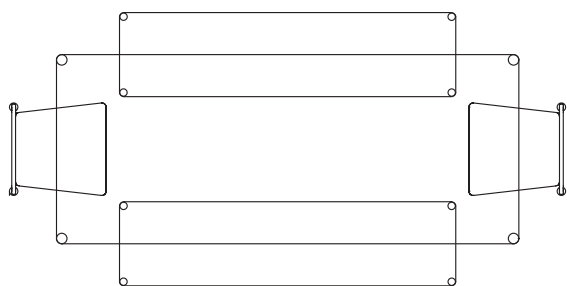

TUCKED IN

Plonk Dining Table
2200mm x 900mm

8x Plonk Dining Chairs

PULLED OUT

TUCKED IN

Plonk Dining Table
2200mm x 900mm

8x Plonk Dining Chairs

PULLED OUT

TUCKED IN

Plonk Dining Table
2200mm x 900mm

Plonk Bench (no backrest)
2x 1600mm x 400mm

2x Plonk Dining Chairs

PULLED OUT

TUCKED IN

Plonk Dining Table
2200mm x 900mm

Plonk Bench (with backrest)
2x 1135mm x 400mm