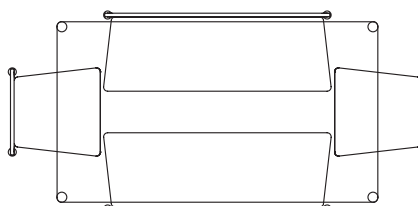

Plonk Bench (no backrest)
2x 1600mm x 400mm

50 WATT

Plonk Seating Diagrams

PULLED OUT

TUCKED IN

Plonk Dining Table
1600mm x 900mm

6x Plonk Dining Chairs

PULLED OUT

TUCKED IN

Plonk Dining Table
1600mm x 900mm

6x Plonk Dining Chairs

PULLED OUT

TUCKED IN

Plonk Dining Table
1600mm x 900mm

Plonk Bench (with backrest)
1x 1135mm x 400mm

4x Plonk Dining Chairs

PULLED OUT

TUCKED IN

Plonk Dining Table
1600mm x 900mm

Plonk Bench (with backrest)
2x 1135mm x 400mm

2x Plonk Dining Chairs

PULLED OUT

TUCKED IN

Plonk Dining Table
1600mm x 900mm