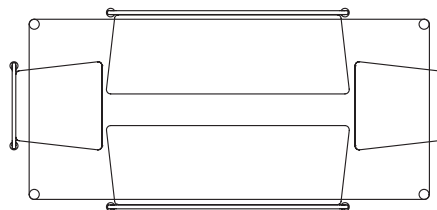

4x Plonk Dining Chairs

50 WATT

Plonk Seating Diagrams

PULLED OUT

TUCKED IN

Plonk Dining Table
2000mm x 900mm

8x Plonk Dining Chairs

PULLED OUT

TUCKED IN

Plonk Dining Table
2000mm x 900mm

8x Plonk Dining Chairs

PULLED OUT

TUCKED IN

Plonk Dining Table
2000mm x 900mm

8x Plonk Dining Chairs

PULLED OUT

TUCKED IN

Plonk Dining Table
2000mm x 900mm

Plonk Bench (no backrest)
2x 1600mm x 400mm

2x Plonk Dining Chairs

PULLED OUT

TUCKED IN

Plonk Dining Table
2000mm x 900mm

Plonk Bench (with backrest)
2x 1135mm x 400mm