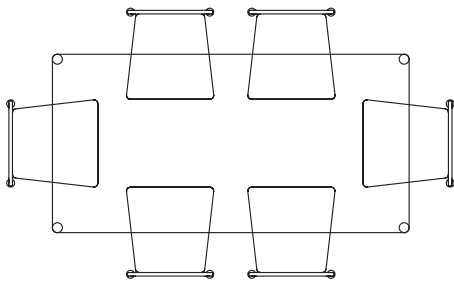

TUCKED IN

Plonk Dining Table
2000mm x 900mm

Plonk Bench (no backrest)
2x 1600mm x 400mm

2x Plonk Dining Chairs

PULLED OUT

TUCKED IN

Plonk Dining Table
2000mm x 900mm

Plonk Bench (with backrest)
2x 1135mm x 400mm

4x Plonk Dining Chairs

50 WATT

Plonk Seating Diagrams

PULLED OUT

TUCKED IN

Plonk Dining Table
1800mm x 900mm

6x Plonk Dining Chairs

PULLED OUT

TUCKED IN

Plonk Dining Table
1800mm x 900mm

6x Plonk Dining Chairs

PULLED OUT

TUCKED IN

Plonk Dining Table
1800mm x 900mm

Plonk Bench (with backrest)
2x 1135mm x 400mm

2x Plonk Dining Chairs

PULLED OUT

TUCKED IN

Plonk Dining Table
1800mm x 900mm

Plonk Bench (with backrest)
2x 1135mm x 400mm

2x Plonk Dining Chairs

PULLED OUT

TUCKED IN

Plonk Dining Table
1800mm x 900mm