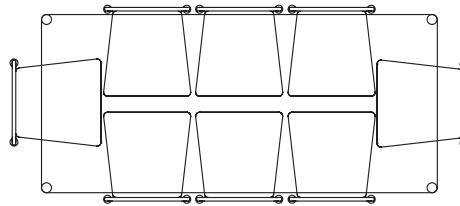

TUCKED IN

Plonk Dining Table
2200mm x 900mm

Plonk Bench (no backrest)
2x 1600mm x 400mm

2x Plonk Dining Chairs

PULLED OUT

TUCKED IN

Plonk Dining Table
2200mm x 900mm

Plonk Bench (with backrest)
2x 1135mm x 400mm

4x Plonk Dining Chairs

50 WATT

Plonk Seating Diagrams

PULLED OUT

TUCKED IN

Plonk Dining Table
2000mm x 900mm

8x Plonk Dining Chairs

PULLED OUT

TUCKED IN

Plonk Dining Table
2000mm x 900mm

8x Plonk Dining Chairs

PULLED OUT

TUCKED IN

Plonk Dining Table
2000mm x 900mm

8x Plonk Dining Chairs

PULLED OUT

TUCKED IN

Plonk Dining Table
2000mm x 900mm

Plonk Bench (no backrest)
2x 1600mm x 400mm

2x Plonk Dining Chairs

PULLED OUT

TUCKED IN

Plonk Dining Table
2000mm x 900mm

Plonk Bench (with backrest)
2x 1135mm x 400mm