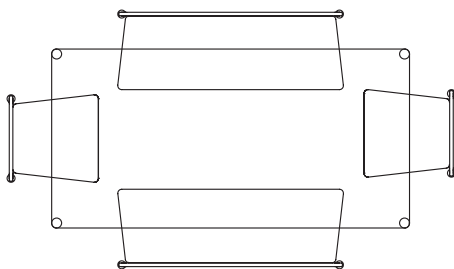

TUCKED IN

Plonk Dining Table
1800mm x 900mm

6x Plonk Dining Chairs

PULLED OUT

TUCKED IN

Plonk Dining Table
1800mm x 900mm

Plonk Bench (with backrest)
2x 1135mm x 400mm

2x Plonk Dining Chairs

PULLED OUT

TUCKED IN

Plonk Dining Table
1800mm x 900mm

Plonk Bench (with backrest)
2x 1135mm x 400mm

2x Plonk Dining Chairs

PULLED OUT

TUCKED IN

Plonk Dining Table
1800mm x 900mm