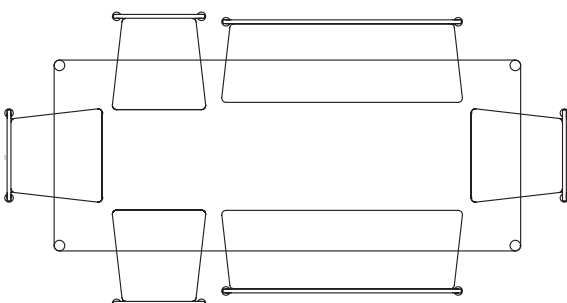

TUCKED IN

Plonk Dining Table
2200mm x 900mm

Plonk Bench (no backrest)
2x 1600mm x 400mm

2x Plonk Dining Chairs

PULLED OUT

TUCKED IN

Plonk Dining Table
2200mm x 900mm

Plonk Bench (with backrest)
2x 1135mm x 400mm

4x Plonk Dining Chairs

50 WATT

Plonk Seating Diagrams

PULLED OUT

TUCKED IN

Plonk Dining Table
2000mm x 900mm

8x Plonk Dining Chairs

PULLED OUT