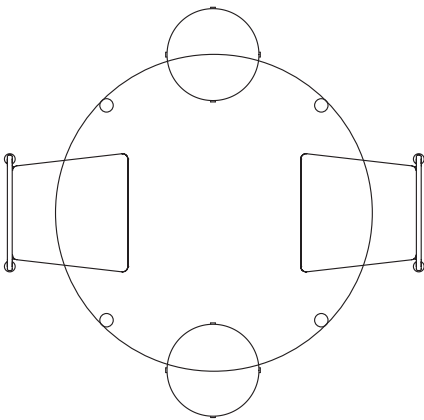

PULLED OUT

TUCKED IN

Plonk Dining Table
1600mm x 900mm

Plonk Bench (with backrest)
2x 1135mm x 400mm

2x Plonk Dining Chairs

PULLED OUT

TUCKED IN

Plonk Dining Table
1600mm x 900mm

Plonk Bench (no backrest)
2x 1400mm x 400mm

SO WATT

Plonk Seating Diagrams

PULLED OUT

TUCKED IN

Plonk Dining Table
1180mm diameter

4x Plonk Dining Chairs

PULLED OUT

TUCKED IN

Plonk Dining Table
1180mm diameter

2x Plonk Dining Chairs

2x Billi Stools

PULLED OUT

TUCKED IN

Plonk Dining Table
900mm diameter

2x Plonk Dining Chairs