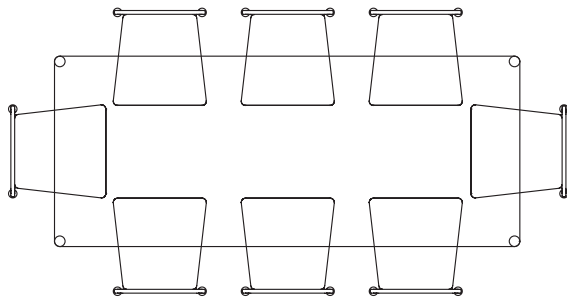

50 WATT

Plonk Seating Diagrams

PULLED OUT

TUCKED IN

Plonk Dining Table
2200mm x 900mm

Plonk Bench (no backrest)
1600mm x 400mm

5x Plonk Dining Chairs

PULLED OUT

TUCKED IN

Plonk Dining Table
2200mm x 900mm

8x Plonk Dining Chairs

PULLED OUT

TUCKED IN

Plonk Dining Table
2200mm x 900mm

8x Plonk Dining Chairs

PULLED OUT

TUCKED IN

Plonk Dining Table
2200mm x 900mm

Plonk Bench (no backrest)
2x 1600mm x 400mm

2x Plonk Dining Chairs

PULLED OUT

TUCKED IN

Plonk Dining Table
2200mm x 900mm

Plonk Bench (with backrest)
2x 1135mm x 400mm