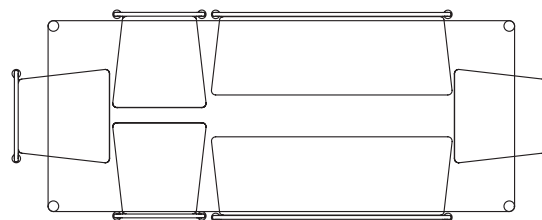

TUCKED IN

Plonk Dining Table
2200mm x 900mm

8x Plonk Dining Chairs

PULLED OUT

TUCKED IN

Plonk Dining Table
2200mm x 900mm

8x Plonk Dining Chairs

PULLED OUT

TUCKED IN

Plonk Dining Table
2200mm x 900mm

Plonk Bench (no backrest)
2x 1600mm x 400mm

2x Plonk Dining Chairs

PULLED OUT

TUCKED IN

Plonk Dining Table
2200mm x 900mm

Plonk Bench (with backrest)
2x 1135mm x 400mm

4x Plonk Dining Chairs

50 WATT

Plonk Seating Diagrams

PULLED OUT

TUCKED IN

Plonk Dining Table
2000mm x 900mm

8x Plonk Dining Chairs

PULLED OUT