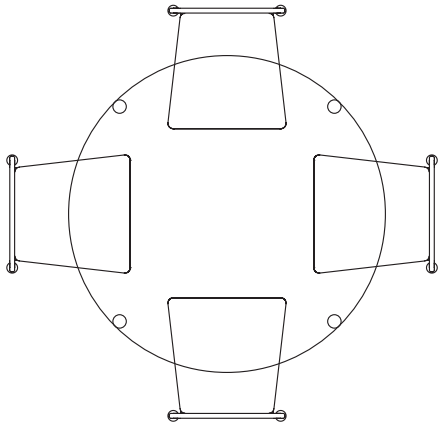

PULLED OUT

TUCKED IN

Plonk Dining Table
1600mm x 900mm

Plonk Bench (with backrest)
2x 1135mm x 400mm

2x Plonk Dining Chairs

PULLED OUT

TUCKED IN

Plonk Dining Table
1600mm x 900mm

Plonk Bench (no backrest)
2x 1400mm x 400mm

SO WATT

Plonk Seating Diagrams

PULLED OUT

TUCKED IN

Plonk Dining Table
1180mm diameter

4x Plonk Dining Chairs

PULLED OUT