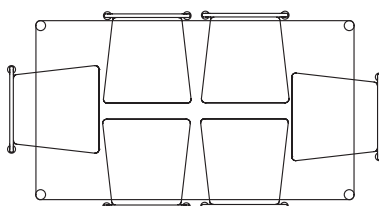

PULLED OUT

TUCKED IN

Plonk Dining Table
1800mm x 900mm

Plonk Bench (with backrest)
2x 1135mm x 400mm

2x Plonk Dining Chairs

PULLED OUT

TUCKED IN

Plonk Dining Table
1800mm x 900mm

Plonk Bench (no backrest)
2x 1600mm x 400mm

50 WATT

Plonk Seating Diagrams

PULLED OUT

TUCKED IN

Plonk Dining Table
1600mm x 900mm

6x Plonk Dining Chairs

PULLED OUT

TUCKED IN

Plonk Dining Table
1600mm x 900mm

6x Plonk Dining Chairs

PULLED OUT

TUCKED IN

Plonk Dining Table
1600mm x 900mm

Plonk Bench (with backrest)
1x 1135mm x 400mm

4x Plonk Dining Chairs