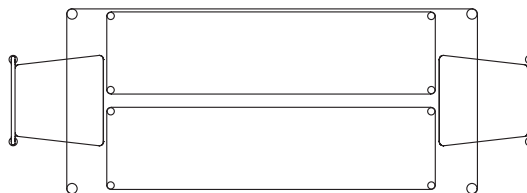

TUCKED IN

Plonk Dining Table
2000mm x 900mm

8x Plonk Dining Chairs

PULLED OUT

TUCKED IN

Plonk Dining Table
2000mm x 900mm

8x Plonk Dining Chairs

PULLED OUT

TUCKED IN

Plonk Dining Table
2000mm x 900mm

Plonk Bench (no backrest)
2x 1600mm x 400mm

2x Plonk Dining Chairs

PULLED OUT

TUCKED IN

Plonk Dining Table
2000mm x 900mm

Plonk Bench (with backrest)
2x 1135mm x 400mm