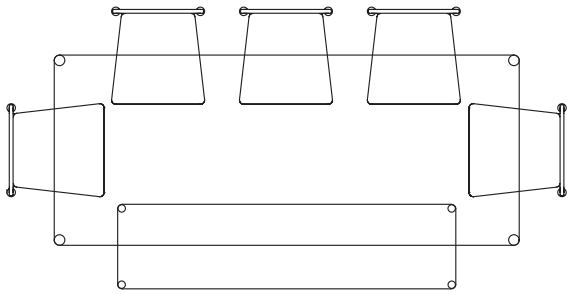

50 WATT

Plonk Seating Diagrams

PULLED OUT

TUCKED IN

Plonk Dining Table
2200mm x 900mm

Plonk Bench (no backrest)
1600mm x 400mm

5x Plonk Dining Chairs

PULLED OUT

TUCKED IN

Plonk Dining Table
2200mm x 900mm

8x Plonk Dining Chairs

PULLED OUT

TUCKED IN

Plonk Dining Table
2200mm x 900mm

8x Plonk Dining Chairs

PULLED OUT