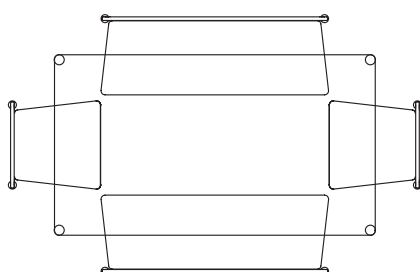

50 WATT

Plonk Seating Diagrams

TUCKED IN

Plonk Dining Table
1600mm x 900mm

6x Plonk Dining Chairs

Plonk Dining Table
1600mm x 900mm

6x Plonk Dining Chairs

Plonk Dining Table
1600mm x 900mm

Plonk Bench (with backrest)
1x 1135mm x 400mm

4x Plonk Dining Chairs

PULLED OUT

TUCKED IN

Plonk Dining Table
1600mm x 900mm

Plonk Bench (with backrest)
2x 1135mm x 400mm

2x Plonk Dining Chairs

TUCKED IN

Plonk Dining Table
1600mm x 900mm

Plonk Bench (no backrest)
2x 1400mm x 400mm