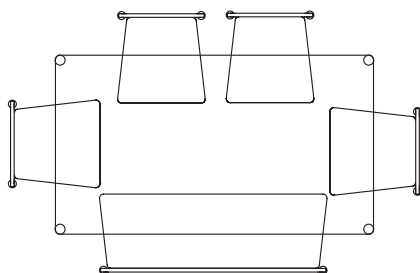

PULLED OUT

TUCKED IN

Plonk Dining Table
1800mm x 900mm

Plonk Bench (with backrest)
2x 1135mm x 400mm

2x Plonk Dining Chairs

PULLED OUT

TUCKED IN

Plonk Dining Table
1800mm x 900mm

Plonk Bench (no backrest)
2x 1600mm x 400mm

50 WATT

Plonk Seating Diagrams

PULLED OUT

TUCKED IN

Plonk Dining Table
1600mm x 900mm

6x Plonk Dining Chairs

PULLED OUT

TUCKED IN

Plonk Dining Table
1600mm x 900mm

6x Plonk Dining Chairs

PULLED OUT

TUCKED IN

Plonk Dining Table
1600mm x 900mm

Plonk Bench (with backrest)
1x 1135mm x 400mm

4x Plonk Dining Chairs