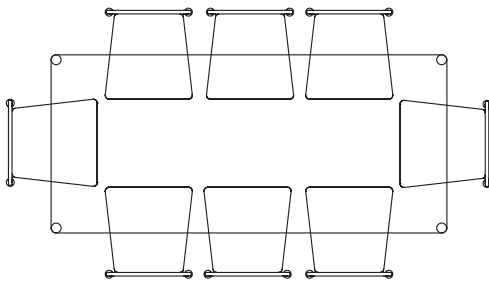

TUCKED IN

Plonk Dining Table
2200mm x 900mm

Plonk Bench (no backrest)
2x 1600mm x 400mm

2x Plonk Dining Chairs

PULLED OUT

TUCKED IN

Plonk Dining Table
2200mm x 900mm

Plonk Bench (with backrest)
2x 1135mm x 400mm

4x Plonk Dining Chairs

50 WATT

Plonk Seating Diagrams

PULLED OUT

TUCKED IN

Plonk Dining Table
2000mm x 900mm

8x Plonk Dining Chairs

PULLED OUT

TUCKED IN

Plonk Dining Table
2000mm x 900mm

8x Plonk Dining Chairs

PULLED OUT

TUCKED IN

Plonk Dining Table
2000mm x 900mm

8x Plonk Dining Chairs

PULLED OUT

TUCKED IN

Plonk Dining Table
2000mm x 900mm

Plonk Bench (no backrest)
2x 1600mm x 400mm

2x Plonk Dining Chairs

PULLED OUT

TUCKED IN

Plonk Dining Table
2000mm x 900mm

Plonk Bench (with backrest)
2x 1135mm x 400mm