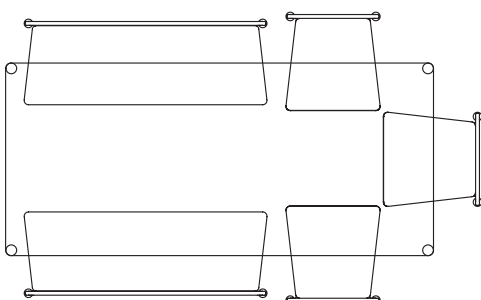

TUCKED IN

Plonk Dining Table
2000mm x 900mm

8x Plonk Dining Chairs

PULLED OUT

TUCKED IN

Plonk Dining Table
2000mm x 900mm

8x Plonk Dining Chairs

PULLED OUT

TUCKED IN

Plonk Dining Table
2000mm x 900mm

Plonk Bench (no backrest)
2x 1600mm x 400mm

2x Plonk Dining Chairs

PULLED OUT

TUCKED IN

Plonk Dining Table
2000mm x 900mm

Plonk Bench (with backrest)
2x 1135mm x 400mm

4x Plonk Dining Chairs

50 WATT

Plonk Seating Diagrams

PULLED OUT

TUCKED IN

Plonk Dining Table
1800mm x 900mm

6x Plonk Dining Chairs

PULLED OUT