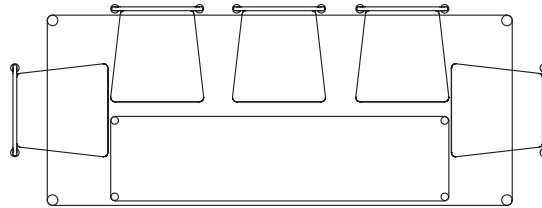

50 WATT

Plonk Seating Diagrams

PULLED OUT

TUCKED IN

Plonk Dining Table
2200mm x 900mm

Plonk Bench (no backrest)
1600mm x 400mm

5x Plonk Dining Chairs

PULLED OUT

TUCKED IN

Plonk Dining Table
2200mm x 900mm

8x Plonk Dining Chairs

PULLED OUT

TUCKED IN

Plonk Dining Table
2200mm x 900mm

8x Plonk Dining Chairs

PULLED OUT

TUCKED IN

Plonk Dining Table
2200mm x 900mm

Plonk Bench (no backrest)
2x 1600mm x 400mm

2x Plonk Dining Chairs

PULLED OUT

TUCKED IN

Plonk Dining Table
2200mm x 900mm

Plonk Bench (with backrest)
2x 1135mm x 400mm