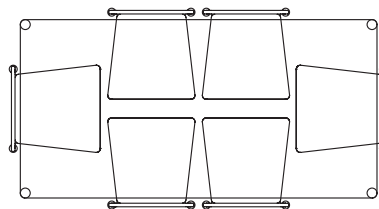

TUCKED IN

Plonk Dining Table
2000mm x 900mm

Plonk Bench (no backrest)
2x 1600mm x 400mm

2x Plonk Dining Chairs

PULLED OUT

TUCKED IN

Plonk Dining Table
2000mm x 900mm

Plonk Bench (with backrest)
2x 1135mm x 400mm

4x Plonk Dining Chairs

50 WATT

Plonk Seating Diagrams

PULLED OUT

TUCKED IN

Plonk Dining Table
1800mm x 900mm

6x Plonk Dining Chairs

PULLED OUT

TUCKED IN

Plonk Dining Table
1800mm x 900mm

6x Plonk Dining Chairs

PULLED OUT

TUCKED IN

Plonk Dining Table
1800mm x 900mm

Plonk Bench (with backrest)
2x 1135mm x 400mm

2x Plonk Dining Chairs