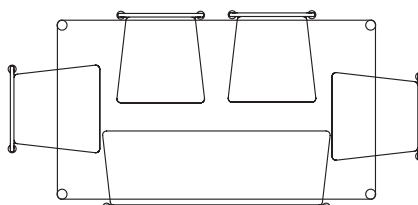

Plonk Bench (no backrest)
2x 1600mm x 400mm

50 WATT

Plonk Seating Diagrams

PULLED OUT

TUCKED IN

Plonk Dining Table
1600mm x 900mm

6x Plonk Dining Chairs

PULLED OUT

TUCKED IN

Plonk Dining Table
1600mm x 900mm

6x Plonk Dining Chairs

PULLED OUT

TUCKED IN

Plonk Dining Table
1600mm x 900mm

Plonk Bench (with backrest)
1x 1135mm x 400mm

4x Plonk Dining Chairs

PULLED OUT

TUCKED IN

Plonk Dining Table
1600mm x 900mm

Plonk Bench (with backrest)
2x 1135mm x 400mm

2x Plonk Dining Chairs

PULLED OUT

TUCKED IN

Plonk Dining Table
1600mm x 900mm