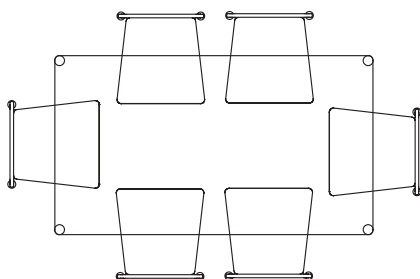

PULLED OUT

TUCKED IN

Plonk Dining Table
1800mm x 900mm

Plonk Bench (with backrest)
2x 1135mm x 400mm

2x Plonk Dining Chairs

PULLED OUT

TUCKED IN

Plonk Dining Table
1800mm x 900mm

Plonk Bench (no backrest)
2x 1600mm x 400mm

50 WATT

Plonk Seating Diagrams

PULLED OUT

TUCKED IN

Plonk Dining Table
1600mm x 900mm

6x Plonk Dining Chairs

PULLED OUT

TUCKED IN

Plonk Dining Table
1600mm x 900mm

6x Plonk Dining Chairs

PULLED OUT

TUCKED IN

Plonk Dining Table
1600mm x 900mm

Plonk Bench (with backrest)
1x 1135mm x 400mm

4x Plonk Dining Chairs