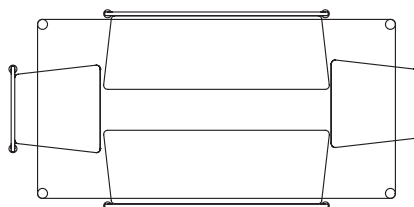

4x Plonk Dining Chairs

50 WATT

Plonk Seating Diagrams

PULLED OUT

TUCKED IN

Plonk Dining Table
1800mm x 900mm

6x Plonk Dining Chairs

PULLED OUT

TUCKED IN

Plonk Dining Table
1800mm x 900mm

6x Plonk Dining Chairs

PULLED OUT

TUCKED IN

Plonk Dining Table
1800mm x 900mm

Plonk Bench (with backrest)
2x 1135mm x 400mm

2x Plonk Dining Chairs

PULLED OUT

TUCKED IN

Plonk Dining Table
1800mm x 900mm

Plonk Bench (with backrest)
2x 1135mm x 400mm

2x Plonk Dining Chairs

PULLED OUT

TUCKED IN

Plonk Dining Table
1800mm x 900mm