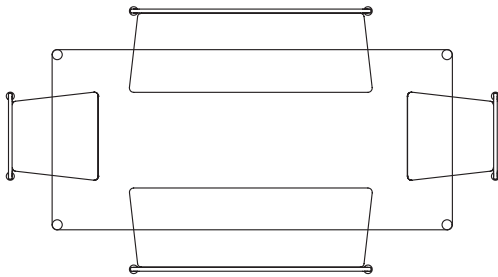

TUCKED IN

Plonk Dining Table
2200mm x 900mm

Plonk Bench (no backrest)
2x 1600mm x 400mm

2x Plonk Dining Chairs

PULLED OUT

TUCKED IN

Plonk Dining Table
2200mm x 900mm

Plonk Bench (with backrest)
2x 1135mm x 400mm

4x Plonk Dining Chairs

50 WATT

Plonk Seating Diagrams

PULLED OUT

TUCKED IN

Plonk Dining Table
2000mm x 900mm

8x Plonk Dining Chairs

PULLED OUT

TUCKED IN

Plonk Dining Table
2000mm x 900mm

8x Plonk Dining Chairs

PULLED OUT

TUCKED IN

Plonk Dining Table
2000mm x 900mm

8x Plonk Dining Chairs

PULLED OUT