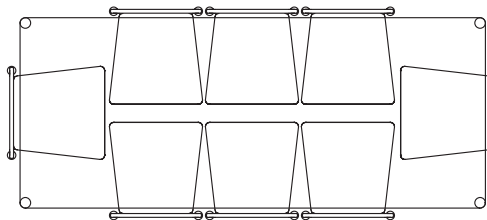

50 WATT

Plonk Seating Diagrams

PULLED OUT

TUCKED IN

Plonk Dining Table
2200mm x 900mm

Plonk Bench (no backrest)
1600mm x 400mm

5x Plonk Dining Chairs

PULLED OUT

TUCKED IN

Plonk Dining Table
2200mm x 900mm

8x Plonk Dining Chairs

PULLED OUT

TUCKED IN

Plonk Dining Table
2200mm x 900mm

8x Plonk Dining Chairs

PULLED OUT

TUCKED IN

Plonk Dining Table
2200mm x 900mm

Plonk Bench (no backrest)
2x 1600mm x 400mm

2x Plonk Dining Chairs

PULLED OUT

TUCKED IN

Plonk Dining Table
2200mm x 900mm

Plonk Bench (with backrest)
2x 1135mm x 400mm