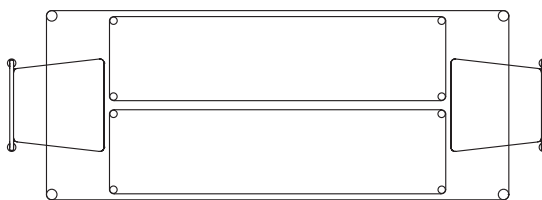

50 WATT

Plonk Seating Diagrams

PULLED OUT

TUCKED IN

Plonk Dining Table
2200mm x 900mm

Plonk Bench (no backrest)
1600mm x 400mm

5x Plonk Dining Chairs

PULLED OUT

TUCKED IN

Plonk Dining Table
2200mm x 900mm

8x Plonk Dining Chairs

PULLED OUT

TUCKED IN

Plonk Dining Table
2200mm x 900mm

8x Plonk Dining Chairs

PULLED OUT

TUCKED IN

Plonk Dining Table
2200mm x 900mm

Plonk Bench (no backrest)
2x 1600mm x 400mm

2x Plonk Dining Chairs

PULLED OUT

TUCKED IN

Plonk Dining Table
2200mm x 900mm

Plonk Bench (with backrest)
2x 1135mm x 400mm