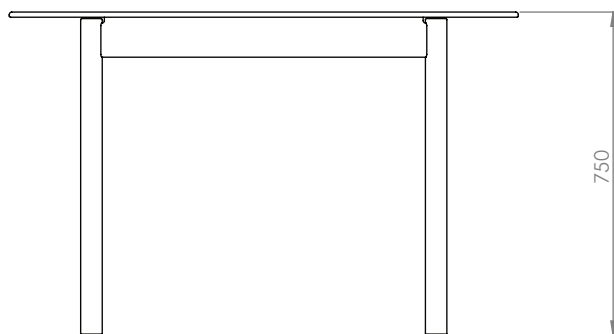

SO WATT

Plonk Table Round

Dimensions: Available in multiple sizes. Photos show 1200mm x 1200mm option.

Made from high grade Birch Plywood with Tasmanian Oak Dowel legs, Plonk is finished with a low VOC natural water based durable finish in colours specially formulated by So Watt.

Furniture glides installed to help protect your floors from scratches.