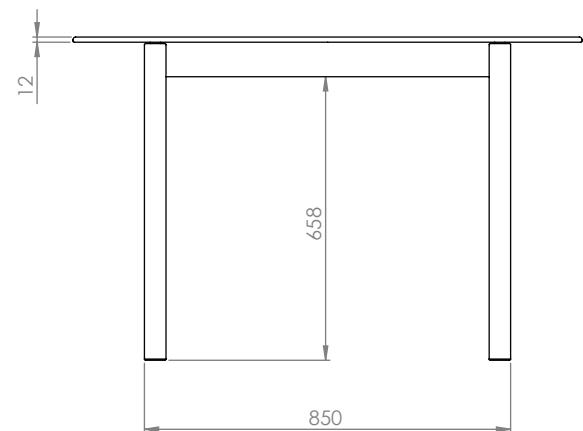

SO WATT

Plonk Table Round

Dimensions: Available in multiple sizes. Photos show 1200mm x 1200mm option.

Made from high grade Birch Plywood with Tasmanian Oak Dowel legs, Plonk is finished with a low VOC natural water based durable finish in colours specially formulated by So Watt.

Furniture glides installed to help protect your floors from scratches.