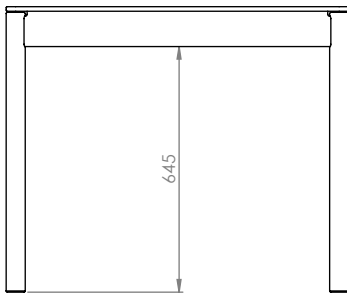

## Plonk Dining Table - Rectangle

Dimensions: Available in multiple sizes as shown on dimension drawing.

Drawings show 1800mm x 900mm option.

Made from high grade Birch Plywood with Tasmanian Oak Dowel legs, Plonk is finished with a low VOC natural water based durable finish in colours specially formulated by So Watt.