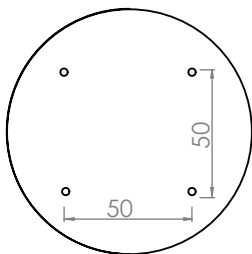

## Large

The large full moon is 200mm round circle and x 24mm thick with a 12mm gap for fingers.

Screw Mounting position  
55mm between holes

## Medium

The medium full moon is a 150mm round circle and 24mm thick with a 12mm gap for fingers.

Screw Mounting position  
50mm between holes