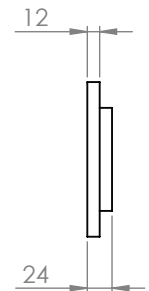

## Large

The large full moon is 200mm round circle and x 24mm thick with a 12mm gap for fingers.

Screw Mounting position  
55mm between holes

## Medium

The medium full moon is a 150mm round circle and 24mm thick with a 12mm gap for fingers.

Screw Mounting position  
50mm between holes

## Small

The small full moon is a 100mm round circle and 24mm thick with a 12mm gap for fingers.

Screw Mounting position  
30mm between holes

Black and white finishes show some wood grain and texture through the coated layer allowing some resemblance of the ply to show through