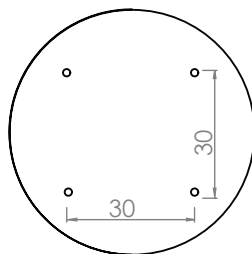

## Large

The large full moon is 200mm round circle and x 24mm thick with a 12mm gap for fingers.

Screw Mounting position  
55mm between holes

## Medium

The medium full moon is a 150mm round circle and 24mm thick with a 12mm gap for fingers.

Screw Mounting position  
50mm between holes

## Small

The small full moon is a 100mm round circle and 24mm thick with a 12mm gap for fingers.

Screw Mounting position  
30mm between holes

Black and white finishes show some wood grain and texture through the coated layer allowing some resemblance of the ply to show through