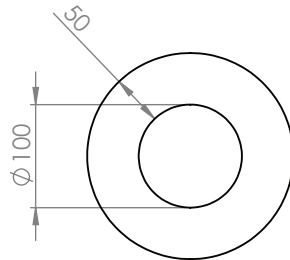

## Large

The large full moon is 200mm round circle and x 24mm thick with a 12mm gap for fingers.

Screw Mounting position  
55mm between holes