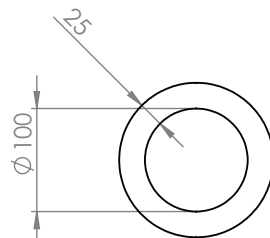

## Large

The large full moon is 200mm round circle and x 24mm thick with a 12mm gap for fingers.

Screw Mounting position  
55mm between holes

## Medium

The medium full moon is a 150mm round circle and 24mm thick with a 12mm gap for fingers.

Screw Mounting position  
50mm between holes