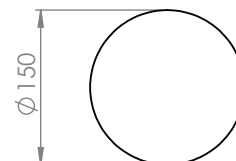

50 WATT

Full Moon Handles

Large

The large full moon is 200mm round circle and x 24mm thick with a 12mm gap for fingers.

Medium

The medium full moon is a 150mm round circle and 24mm thick with a 12mm gap for fingers.

Small

The small full moon is a 100mm round circle and 24mm thick with a 12mm gap for fingers.

Screw Mounting position
30mm between holes