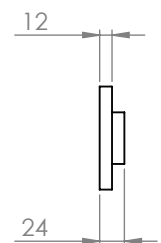

## Large

The large full moon is 200mm round circle and x 24mm thick with a 12mm gap for fingers.

Screw Mounting position  
55mm between holes

## Medium

The medium full moon is a 150mm round circle and 24mm thick with a 12mm gap for fingers.

Screw Mounting position  
50mm between holes

## Small

The small full moon is a 100mm round circle and 24mm thick with a 12mm gap for fingers.

Screw Mounting position  
30mm between holes

Black and white finishes show some wood grain and texture through the coated layer allowing some resemblance of the ply to show through