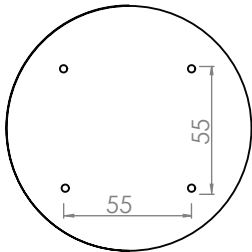

## Large

The large full moon is 200mm round circle and x 24mm thick with a 12mm gap for fingers.

Screw Mounting position  
55mm between holes

## Medium

The medium full moon is a 150mm round circle and 24mm thick with a 12mm gap for fingers.

Screw Mounting position  
50mm between holes