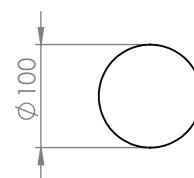

## Large

The large full moon is 200mm round circle and x 24mm thick with a 12mm gap for fingers.

Screw Mounting position  
55mm between holes

## Medium

The medium full moon is a 150mm round circle and 24mm thick with a 12mm gap for fingers.

Screw Mounting position  
50mm between holes

## Small

The small full moon is a 100mm round circle and 24mm thick with a 12mm gap for fingers.

Screw Mounting position  
30mm between holes

Black and white finishes show some wood grain and texture through the coated layer allowing some resemblance of the ply to show through