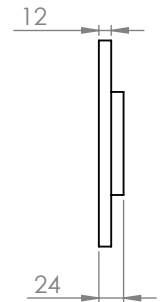

## Large

The large full moon is 200mm round circle and x 24mm thick with a 12mm gap for fingers.

Screw Mounting position  
55mm between holes

## Medium

The medium full moon is a 150mm round circle and 24mm thick with a 12mm gap for fingers.

Screw Mounting position  
50mm between holes

## Small

The small full moon is a 100mm round circle and 24mm thick with a 12mm gap for fingers.

Screw Mounting position  
30mm between holes

Black and white finishes show some wood grain and texture through the coated layer allowing some resemblance of the ply to show through