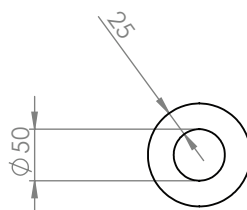

## Large

The large full moon is 200mm round circle and x 24mm thick with a 12mm gap for fingers.

Screw Mounting position  
55mm between holes

## Medium

The medium full moon is a 150mm round circle and 24mm thick with a 12mm gap for fingers.

Screw Mounting position  
50mm between holes

## Small

The small full moon is a 100mm round circle and 24mm thick with a 12mm gap for fingers.

Screw Mounting position  
30mm between holes

Black and white finishes show some wood grain and texture through the coated layer allowing some resemblance of the ply to show through