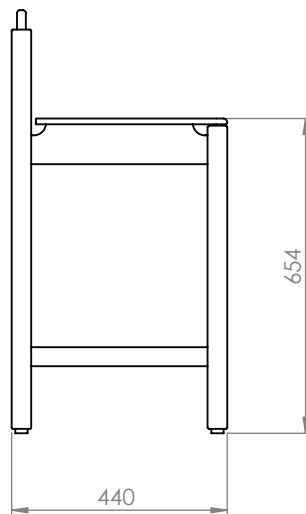

SO WATT

Plonk Bar Stool

Dimensions:
880mm x 440mm x 440mm.

Made from high grade Birch Plywood with Tasmanian Oak Dowel legs, Plonk is finished with a low VOC natural water based durable finish in colours specially formulated by So Watt.

Furniture glides installed to help protect your floors from scratches.