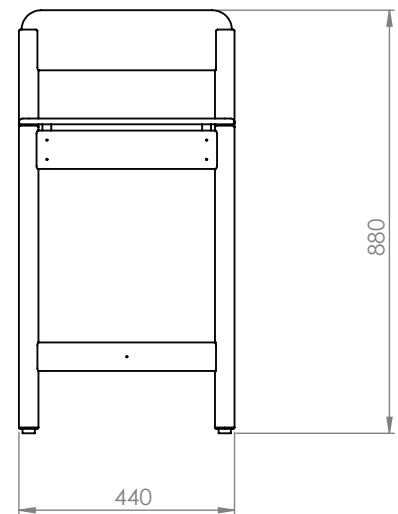

SO WATT

Plonk Bar Stool

Dimensions:
880mm x 440mm x 440mm.

Made from high grade Birch Plywood with Tasmanian Oak Dowel legs, Plonk is finished with a low VOC natural water based durable finish in colours specially formulated by So Watt.

Furniture glides installed to help protect your floors from scratches.