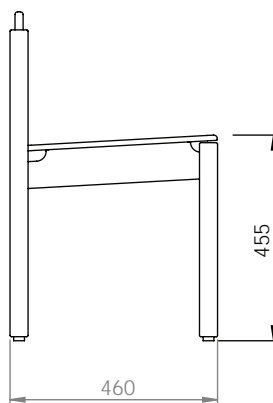

SO WATT

Plonk Dining Chair

Dimensions:
730mm x 460mm x 440mm.

Made from high grade Birch Plywood with Tasmanian Oak Dowel legs, Plonk is finished with a low VOC natural water based durable finish in colours specially formulated by So Watt.

Furniture glides installed to help protect your floors from scratches.