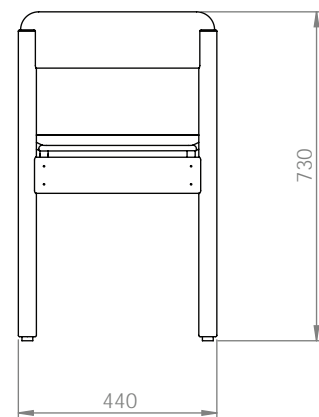

SO WATT

Plonk Dining Chair

Dimensions:
730mm x 460mm x 440mm.

Made from high grade Birch Plywood with Tasmanian Oak Dowel legs, Plonk is finished with a low VOC natural water based durable finish in colours specially formulated by So Watt.

Furniture glides installed to help protect your floors from scratches.