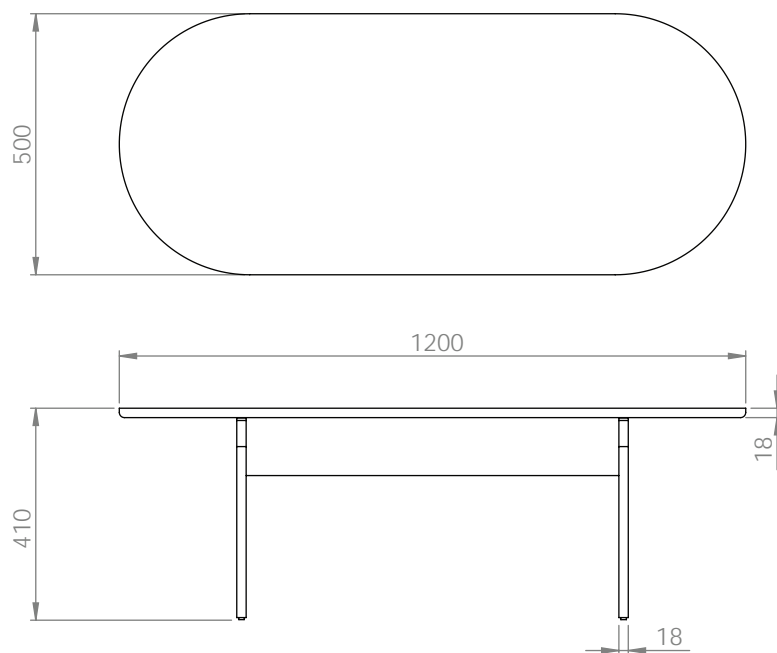

SO WATT

Bobbi Coffee Table

Dimensions: 1200mm long x 500mm deep x 410mm high.

Made from high grade Birch Plywood, Bobbi is finished with a low VOC natural water based durable finish in colours specially formulated by So Watt.

Furniture glides installed to help protect your floors from scratches.