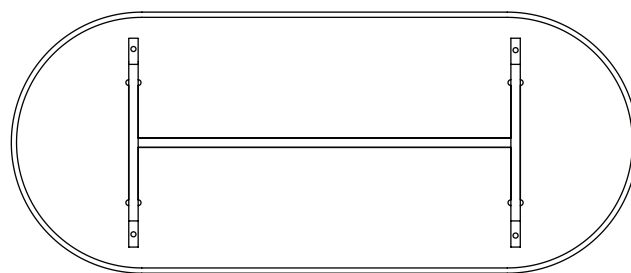

SO WATT

Bobbi Coffee Table

Dimensions: 1200mm long x 500mm deep x 410mm high.

Made from high grade Birch Plywood, Bobbi is finished with a low VOC natural water based durable finish in colours specially formulated by So Watt.

Furniture glides installed to help protect your floors from scratches.