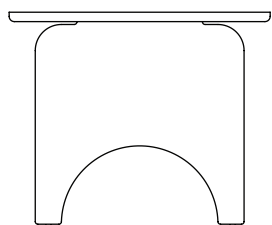

SO WATT

Bobbi Coffee Table

Dimensions: 1200mm long x 500mm deep x 410mm high.

Made from high grade Birch Plywood, Bobbi is finished with a low VOC natural water based durable finish in colours specially formulated by So Watt.

Furniture glides installed to help protect your floors from scratches.