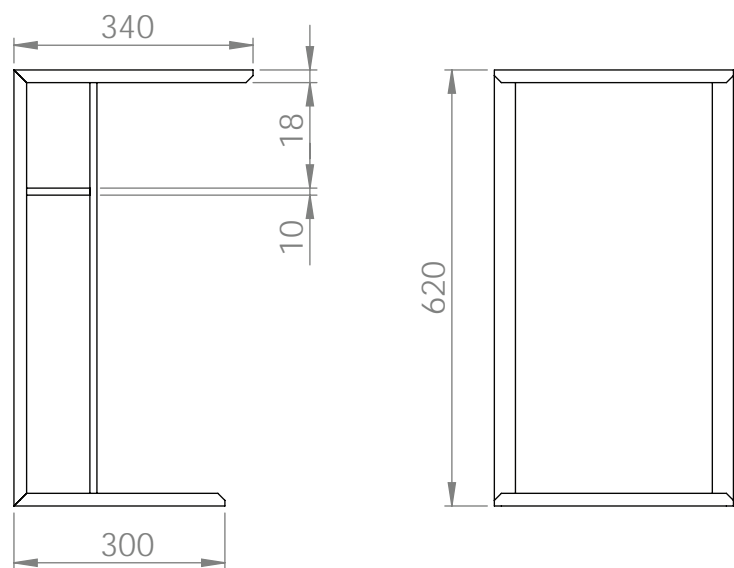

4-5 Week Lead Time

3 Year Commercial Warranty

SO WATT

Charli Side Table

Dimensions: 340mm wide x 340mm deep x 620mm high.

Made from high grade Birch Plywood with the inner panel made from Oriented Strand Board (OSB timber) Charli is finished with a low VOC natural water based durable finish in colours specially formulated by So Watt.