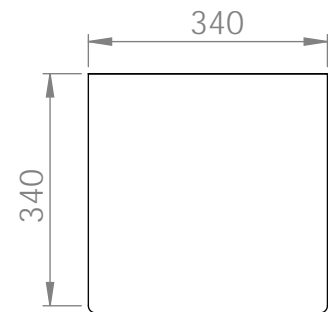

4-5 Week Lead Time

3 Year Commercial Warranty

SO WATT

Charli Side Table

Dimensions: 340mm wide x 340mm deep x 620mm high.

Made from high grade Birch Plywood with the inner panel made from Oriented Strand Board (OSB timber) Charli is finished with a low VOC natural water based durable finish in colours specially formulated by So Watt.