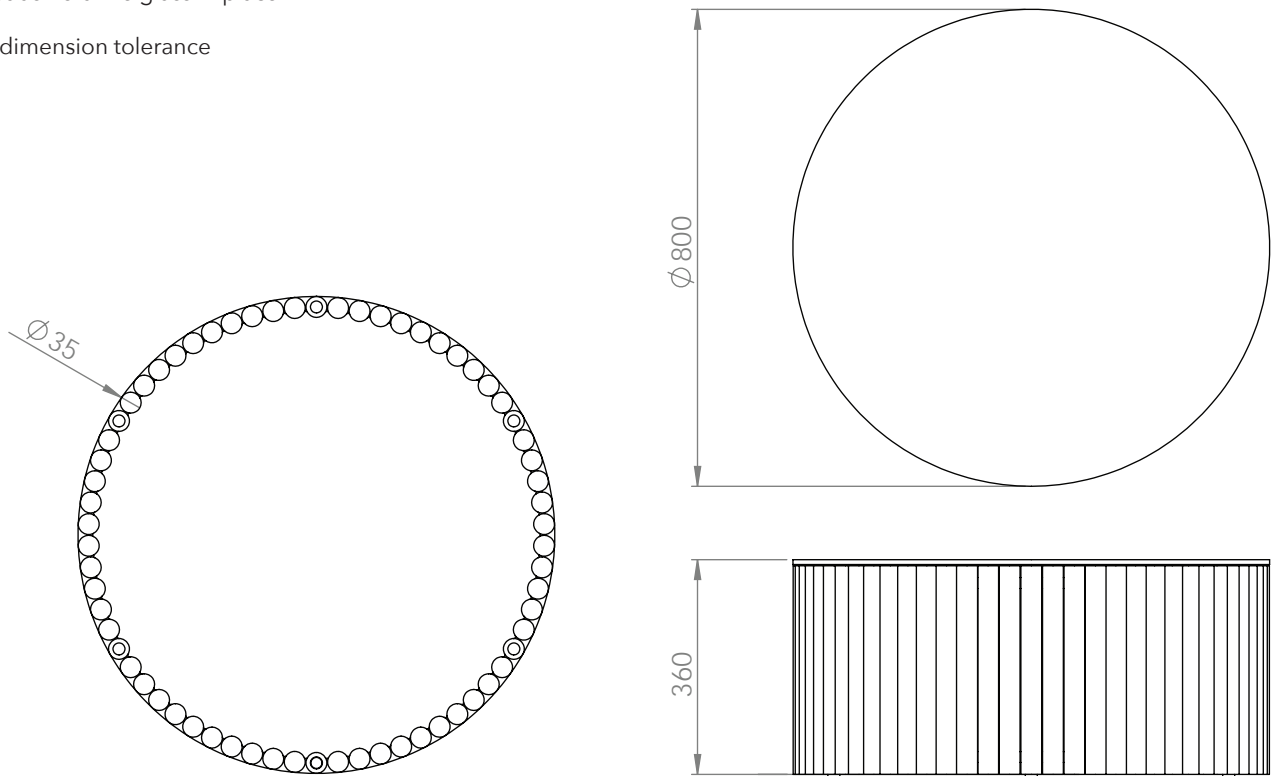

SO WATT

Adele Coffee Table

Designed + Made by So Watt

The Adele Coffee Table is made of 40 individual lengths of Tasmanian Oak dowel lovingly hand-finished with Low VOC waterbased durable Natural. The dowels surround a specially designed inner structure, giving them a floating appearance and providing an internal hollow storage area that can be seen through the glass top.

4-5 Week Lead Time

3 Year Commercial Warranty

Dimensions:
800mm diameter x 360mm high.

Furniture glides surround the base &
cork pads hold the glass in place.

3mm dimension tolerance

Custom Design
Our pieces are hand made to order.
Custom sizes and finishes are available.
Phone or email the team for custom
requests.
info@sowatt.com.au
(02) 8960 5756