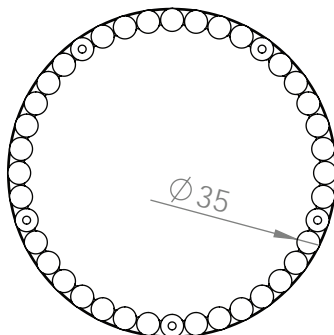

SO WATT

Abigail Coffee Table

Designed + Made by So Watt

The Abigail Coffee Table is made of 40 individual lengths of Tasmanian Oak dowel lovingly hand finished with Low VOC waterbased durable Natural. The dowels surround a specially designed inner structure, giving them a floating appearance and providing an internal hollow storage area that can be seen through the glass top.

4-5 Week Lead Time

3 Year Commercial Warranty

SO WATT

Abigail Coffee Table

Dimensions: 500mm diameter x 510mm high.

Shown here with ultra clear Starphire glass top.

Furniture glides surround the base & cork pads hold the glass in place.