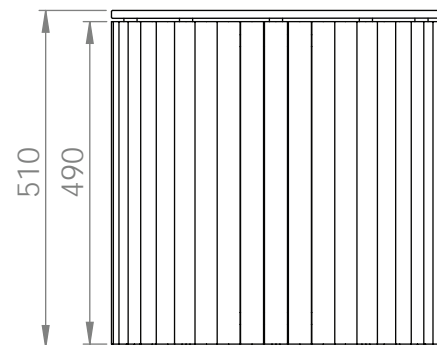

SO WATT

Abigail Coffee Table

Designed + Made by So Watt

The Abigail Coffee Table is made of 40 individual lengths of Tasmanian Oak dowel lovingly hand finished with Low VOC waterbased durable Natural. The dowels surround a specially designed inner structure, giving them a floating appearance and providing an internal hollow storage area that can be seen through the glass top.

4-5 Week Lead Time

3 Year Commercial Warranty

SO WATT

Abigail Coffee Table

Dimensions: 500mm diameter x 510mm high.

Shown here with ultra clear Starphire glass top.

Furniture glides surround the base & cork pads hold the glass in place.