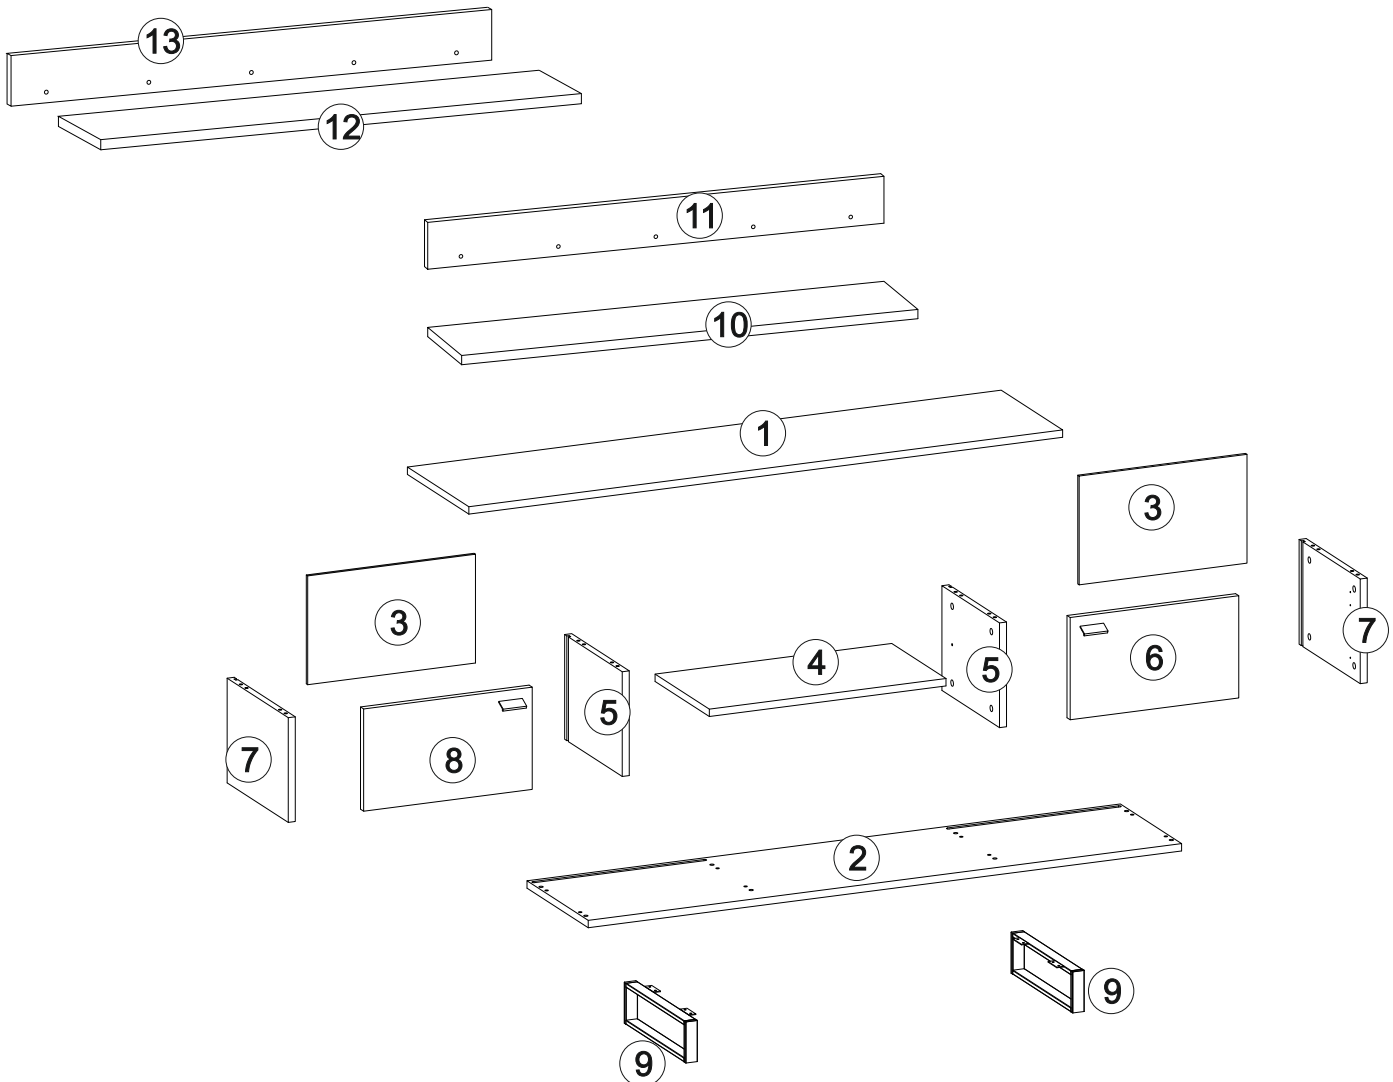

META TV UNIT

Part #1	1x
Part #2	1x
Part #3	2x
Part #4	1x
Part #5	2x
Part #6	1x
Part #7	2x
Part #8	1x
Part #9	2x
Part #10	1x
Part #11	1x
Part #12	1x
Part #13	1x

Total 18x

Disassembled Parts

1

2

3

4