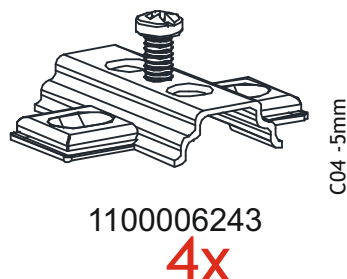

META TV UNIT

Part #1	1x
Part #2	1x
Part #3	2x
Part #4	1x
Part #5	2x
Part #6	1x
Part #7	2x
Part #8	1x
Part #9	2x
Part #10	1x
Part #11	1x
Part #12	1x
Part #13	1x

Total 18x

Disassembled Parts

1

2

3

4