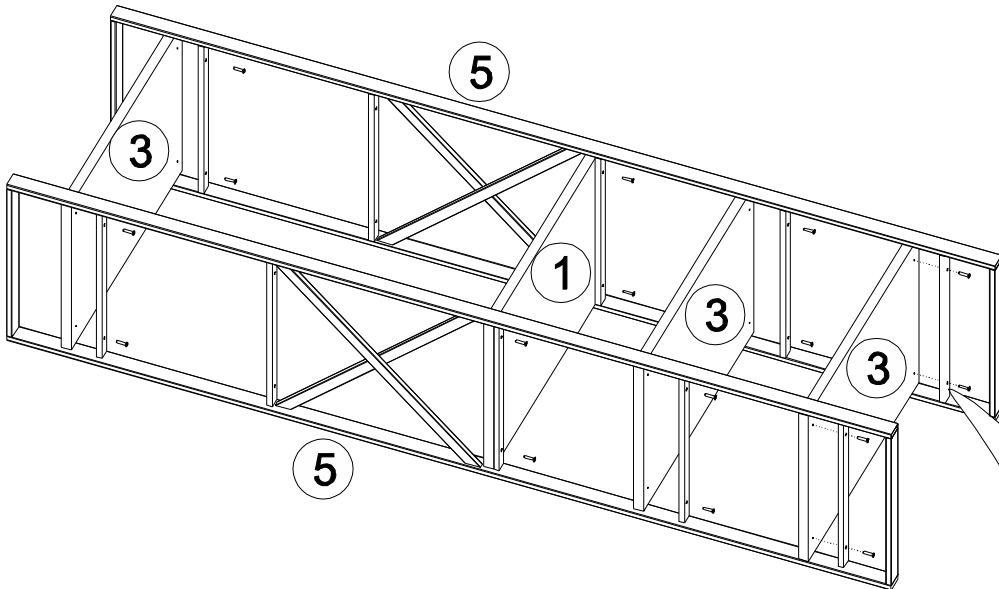

TOOLS & INSTALLATION COMPONENTS

2200170236	Part #1	1x
2200170238	Part #2	1x
2200170240	Part #3	3x
2200172117	Part #4	1x
1120021960	Part #5	2x

META NARROW BOOKCASE

Total 8x

Disassembled Parts

1

16x

2