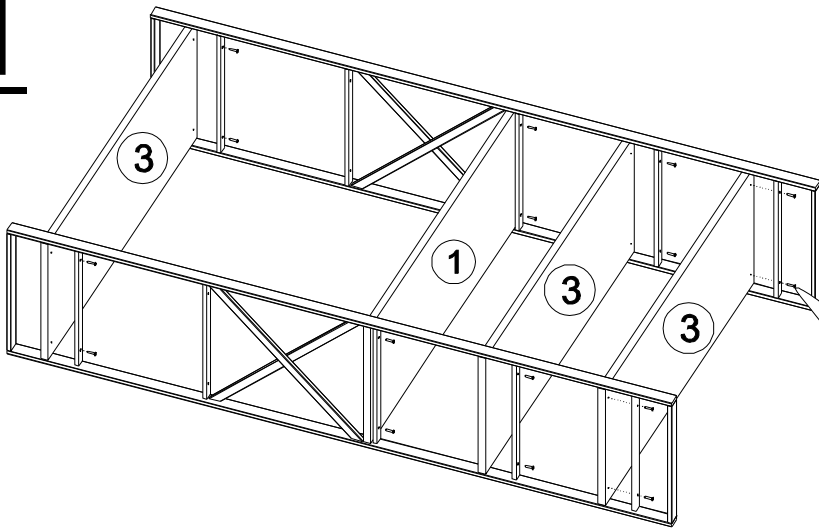

A16 - UX 8X50
1100016487
1x

Z04
1120021960
2x

META BROAD BOOKSHELF

2200170229	Part #1	1x
2200170231	Part #2	1x
2200170233	Part #3	3x
2200172115	Part #4	1x
1120021960	Part #5	2x

Total 8x

Disassembled Parts

1