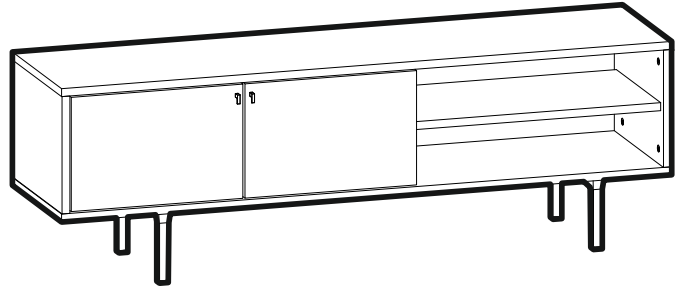

A24 - 4x20

1100009002

8x

KROS TV UNIT

Part #1	1x
Part #2	1x
Part #3	1x
Part #4	1x
Part #5	1x
Part #6	1x
Part #7	1x
Part #8	1x
Part #9	1x

Total **9x**

Disassembled Parts

1