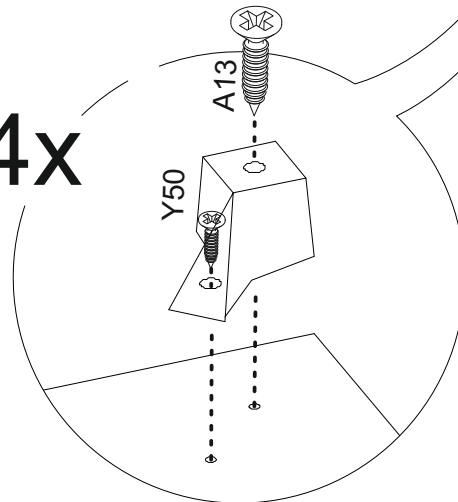

A24 - 4x20

1100009002

8x

KROS TV UNIT

Part #1	1x
Part #2	1x
Part #3	1x
Part #4	1x
Part #5	1x
Part #6	1x
Part #7	1x
Part #8	1x
Part #9	1x

Total **9x**

Disassembled Parts

1

4x

2

3

4

5

6

7

8