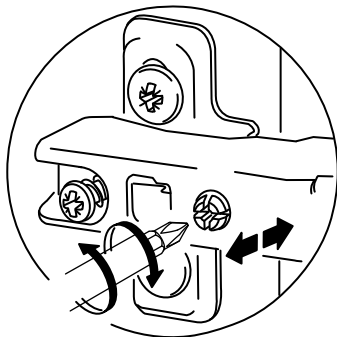

A08- stopper

8x

B01 Shelf Pin

1100016661

12x

FORTE SHOE STAND

Part #1	1x
Part #2	1x
Part #3	2x
Part #4	1x
Part #5	1x
Part #6	3x
Part #7	2x

Total **11x**

Disassembled Parts

1

2

3

4

5

6

7