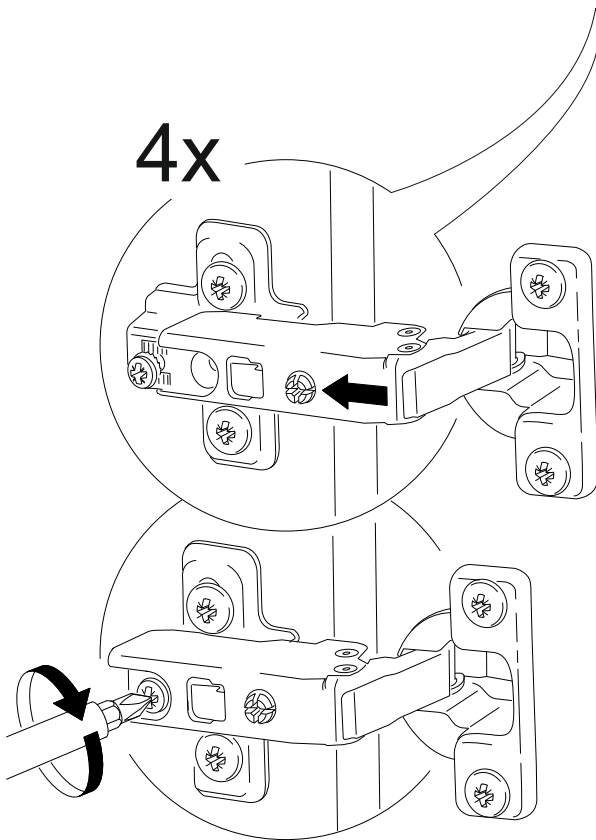

A08- stopper

8x

B01 Shelf Pin

1100016661

12x

FORTE SHOE STAND

Part #1	1x
Part #2	1x
Part #3	2x
Part #4	1x
Part #5	1x
Part #6	3x
Part #7	2x

Total **11x**

Disassembled Parts

1

2

3

4

5

6

7