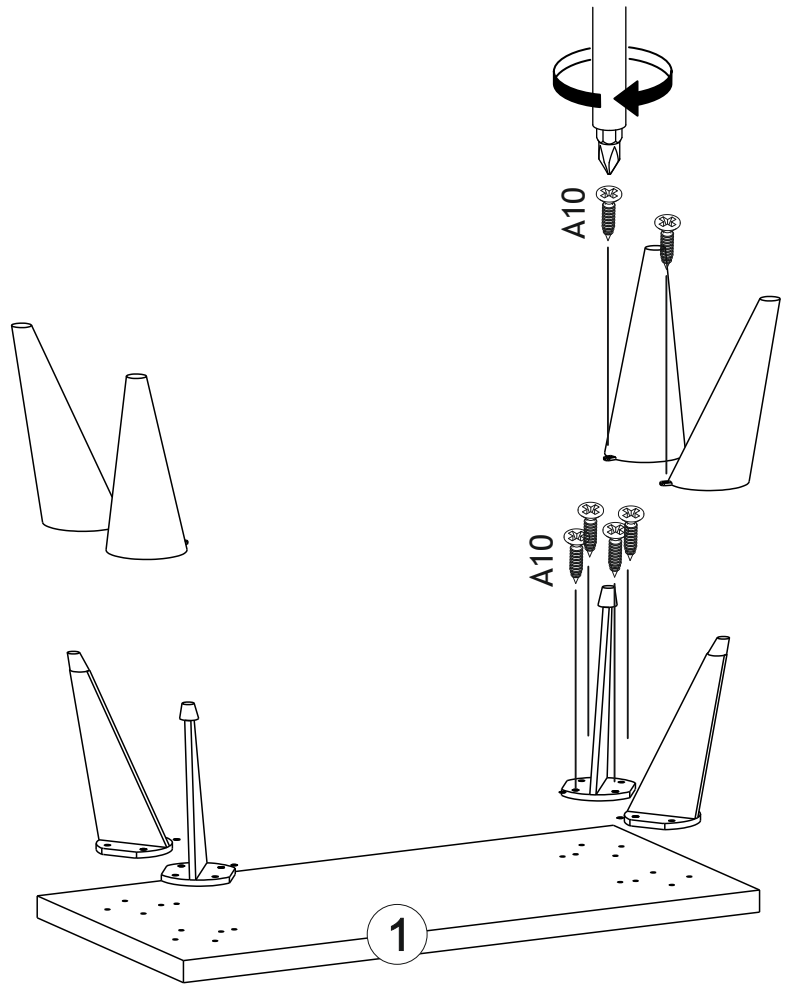

A08- stopper

8x

B01 Shelf Pin

1100016661

12x

FORTE SHOE STAND

Part #1	1x
Part #2	1x
Part #3	2x
Part #4	1x
Part #5	1x
Part #6	3x
Part #7	2x

Total **11x**

Disassembled Parts

1

2

3

4

5

6

7