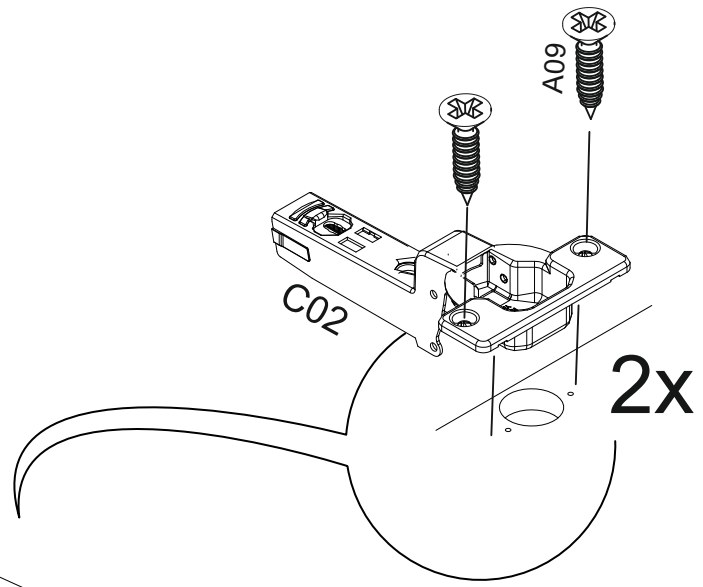

A08- stopper

8x

B01 Shelf Pin

1100016661

12x

FORTE SHOE STAND

Part #1	1x
Part #2	1x
Part #3	2x
Part #4	1x
Part #5	1x
Part #6	3x
Part #7	2x

Total **11x**

Disassembled Parts

1

2

3

4

5

6

7