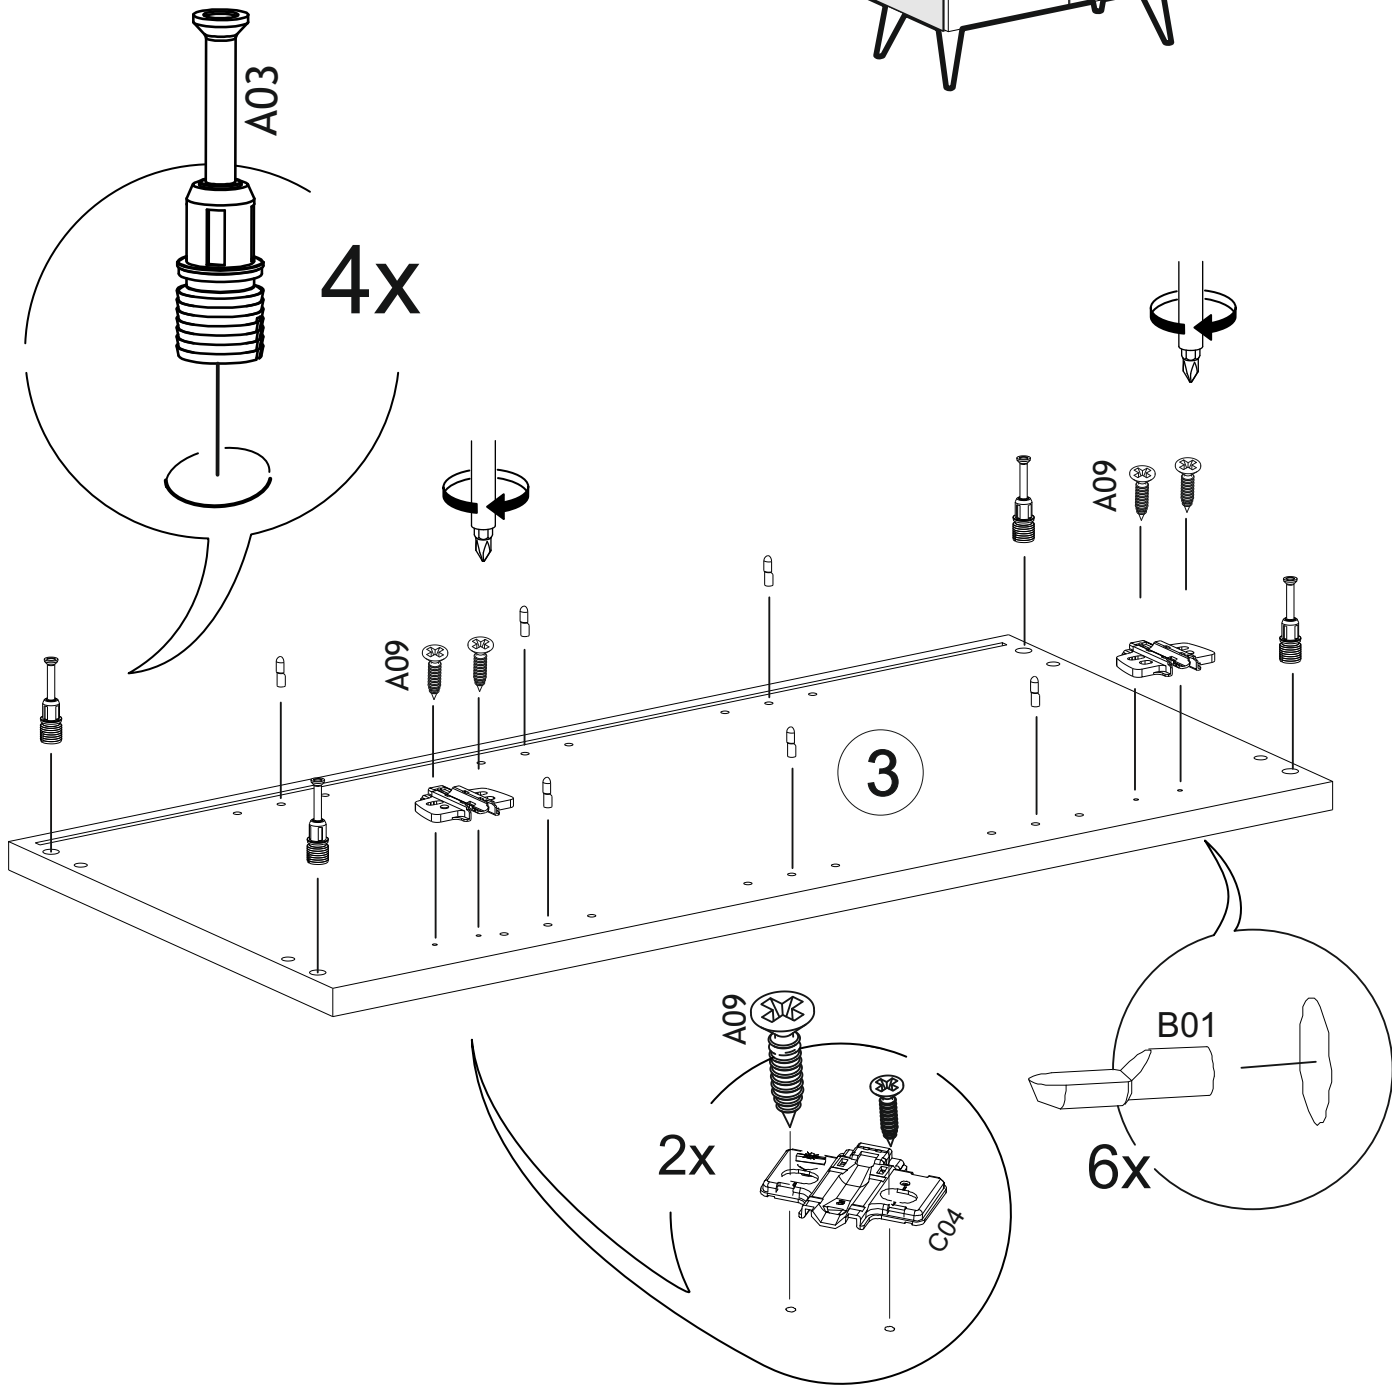

A08- stopper

8x

B01 Shelf Pin

1100016661

12x

FORTE SHOE STAND

Part #1	1x
Part #2	1x
Part #3	2x
Part #4	1x
Part #5	1x
Part #6	3x
Part #7	2x

Total **11x**

Disassembled Parts

1

2

3

4

5

6

7