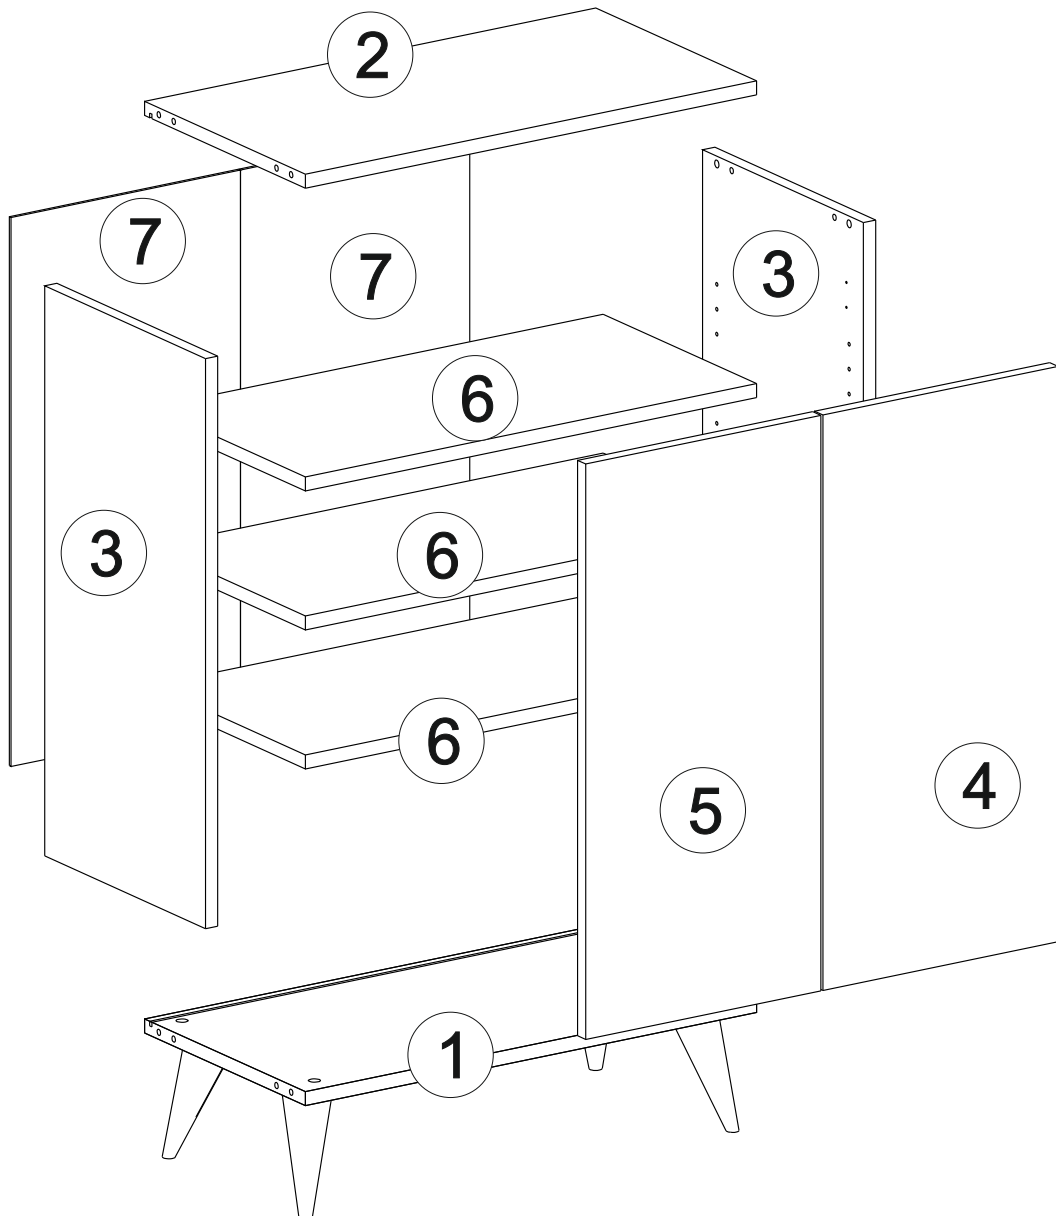

A08- stopper

8x

B01 Shelf Pin

1100016661

12x

FORTE SHOE STAND

Part #1	1x
Part #2	1x
Part #3	2x
Part #4	1x
Part #5	1x
Part #6	3x
Part #7	2x

Total **11x**

Disassembled Parts

1

2

3

4

5

6

7