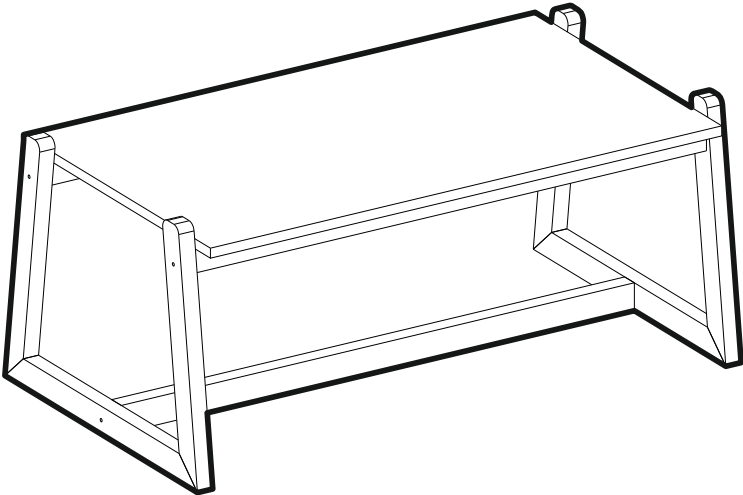

FLOW STAND

TOOLS & INSTALLATION COMPONENTS

Z08- Wood Feet

1x

A24 - M6x45 YSB

10x

K05 - PAD BUTTON

4x