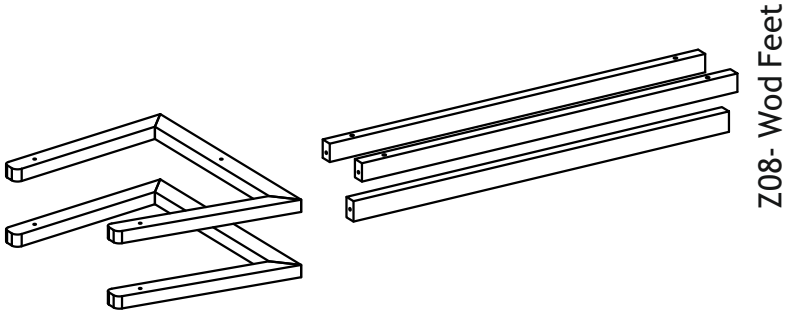

Z08- Wood Feet

1x

A24 - M6x45 YSB

10x

K05 - PAD BUTTON

4x

FLOW STAND

Part #1	1x
Part #2	2x
Part #3	2x
Part #4	1x