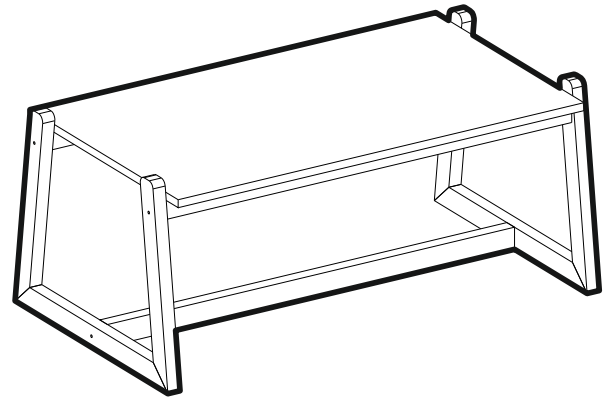

FLOW STAND

Part #1	1x
Part #2	2x
Part #3	2x
Part #4	1x

Total   **6x**

Disassembled Parts