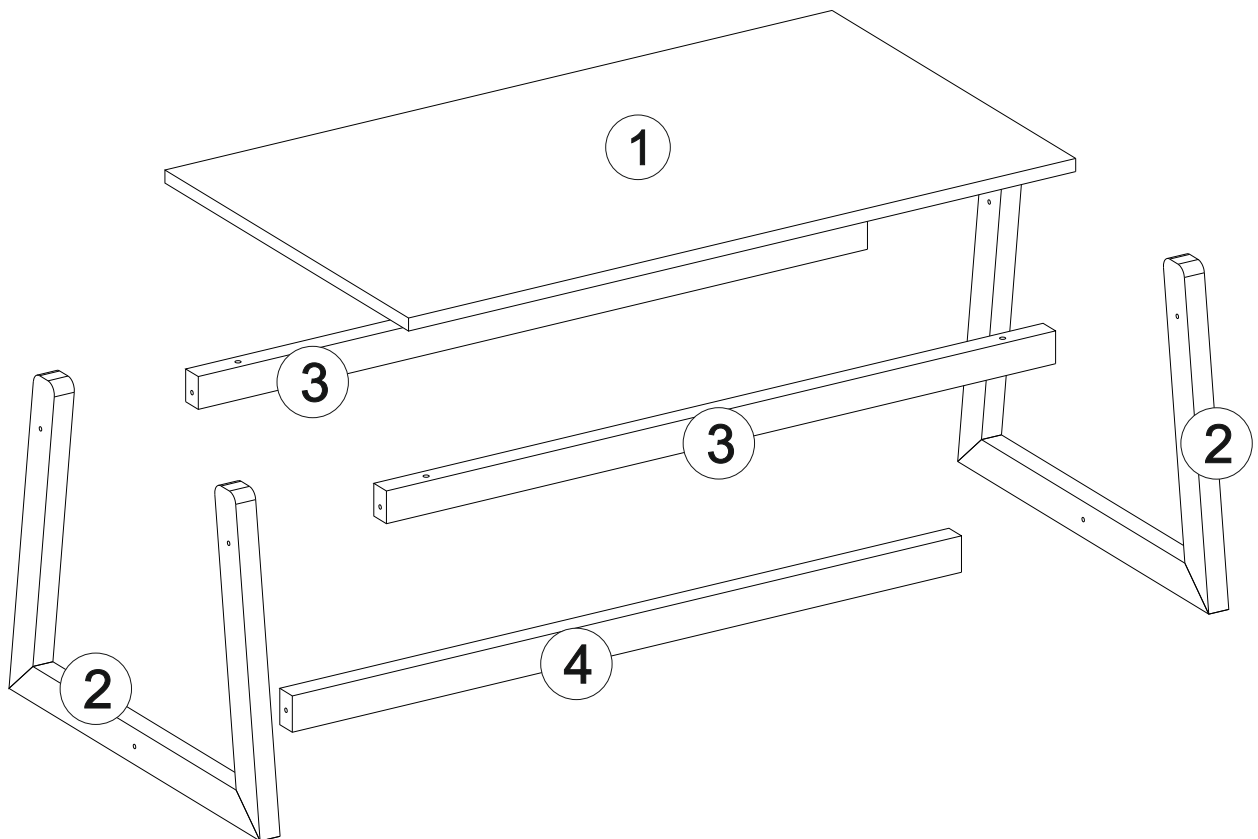

FLOW STAND

Part #1	1x
Part #2	2x
Part #3	2x
Part #4	1x

Total   **6x**

Disassembled Parts