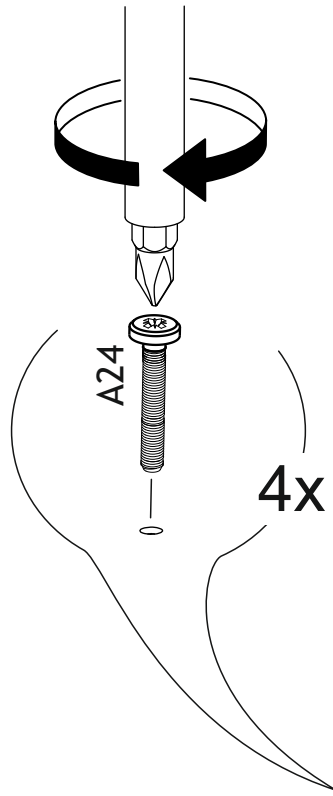

Z08- Wood Feet

1x

A24 - M6x45 YSB

10x

K05 - PAD BUTTON

4x

FLOW STAND

Part #1	1x
Part #2	2x
Part #3	2x
Part #4	1x

Total **6x**

Disassembled Parts

1

2

3

4

9