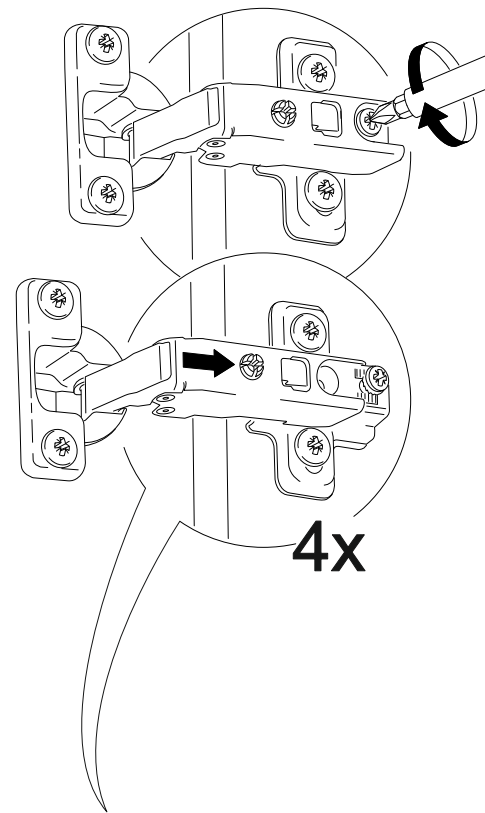

C04 - 5mm YDB

4x

BROS TV UNIT

Part #1	1x
Part #2	1x
Part #3	1x
Part #4	1x
Part #5	1x
Part #6	1x
Part #7	1x
Part #8	2x
Part #9	2x

TOTAL 11X

Disassembled Parts

1

2

3

4

5

6

7

<http://www.ruumstore.co.uk>