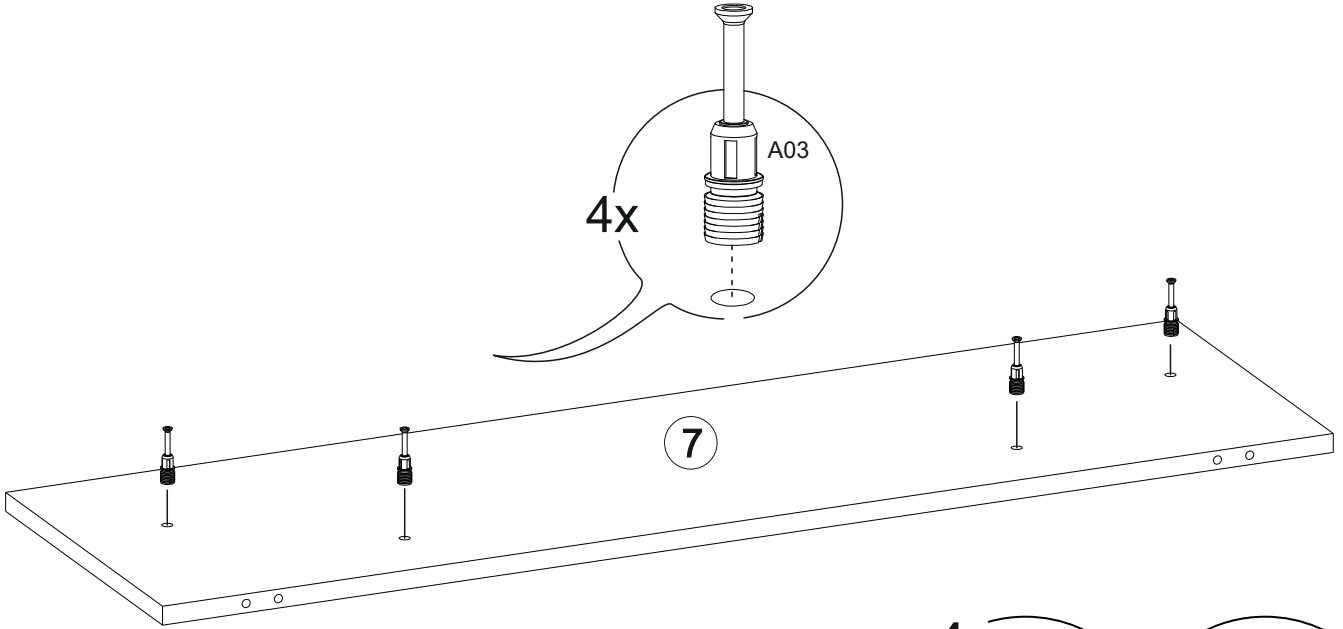

C04 - 5mm YDB

4x

BROS TV UNIT

Part #1	1x
Part #2	1x
Part #3	1x
Part #4	1x
Part #5	1x
Part #6	1x
Part #7	1x
Part #8	2x
Part #9	2x

TOTAL 11X

Disassembled Parts

1

2