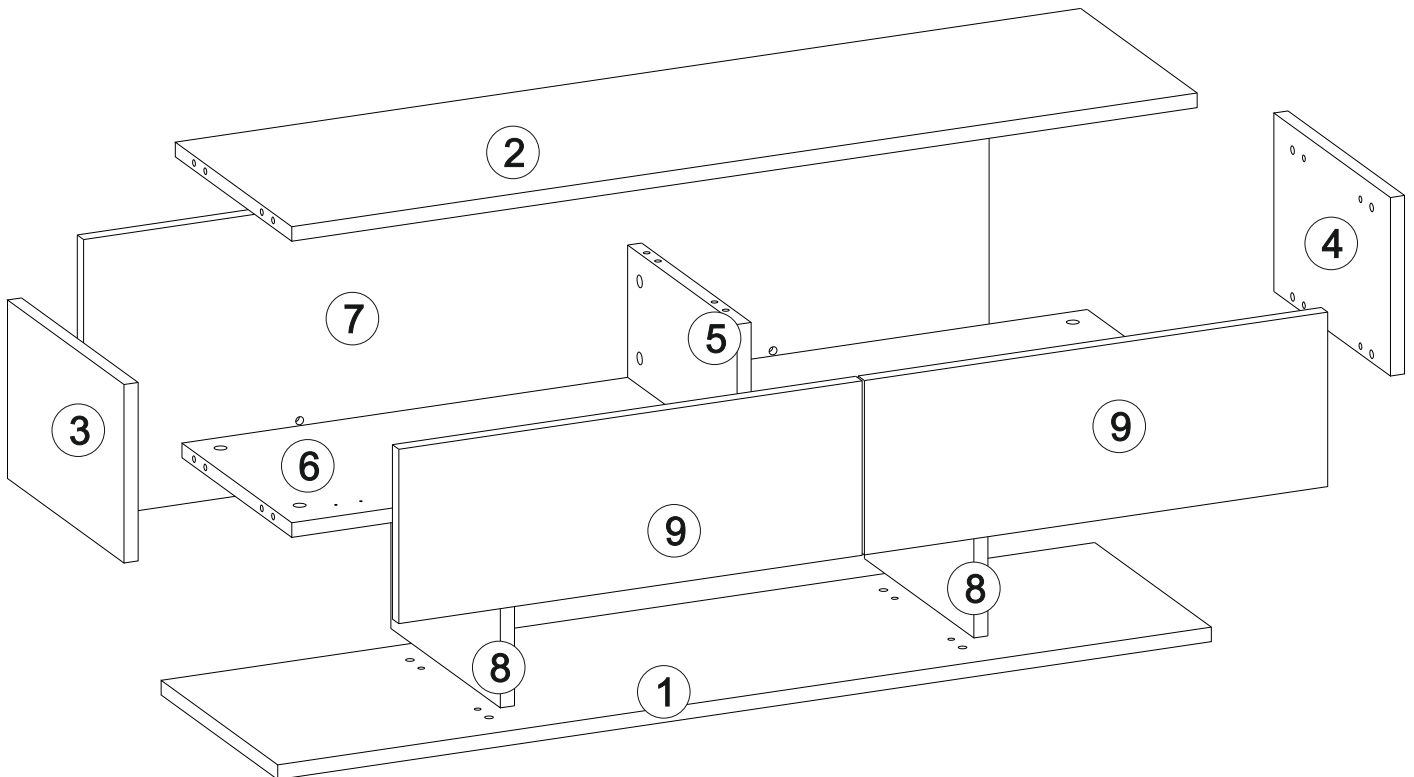

C04 - 5mm YDB

4x

BROS TV UNIT

Part #1	1x
Part #2	1x
Part #3	1x
Part #4	1x
Part #5	1x
Part #6	1x
Part #7	1x
Part #8	2x
Part #9	2x

TOTAL 11X

Disassembled Parts

1

2