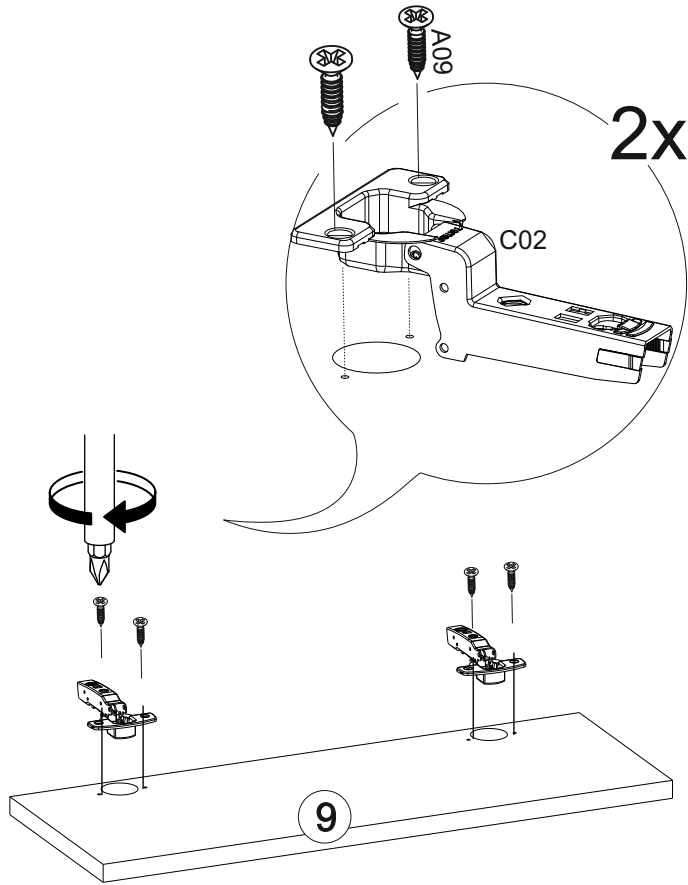

C04 - 5mm YDB

4x

BROS TV UNIT

Part #1	1x
Part #2	1x
Part #3	1x
Part #4	1x
Part #5	1x
Part #6	1x
Part #7	1x
Part #8	2x
Part #9	2x

TOTAL 11X

Disassembled Parts

1

2

3

4

5

6

7

<http://www.ruumstore.co.uk>