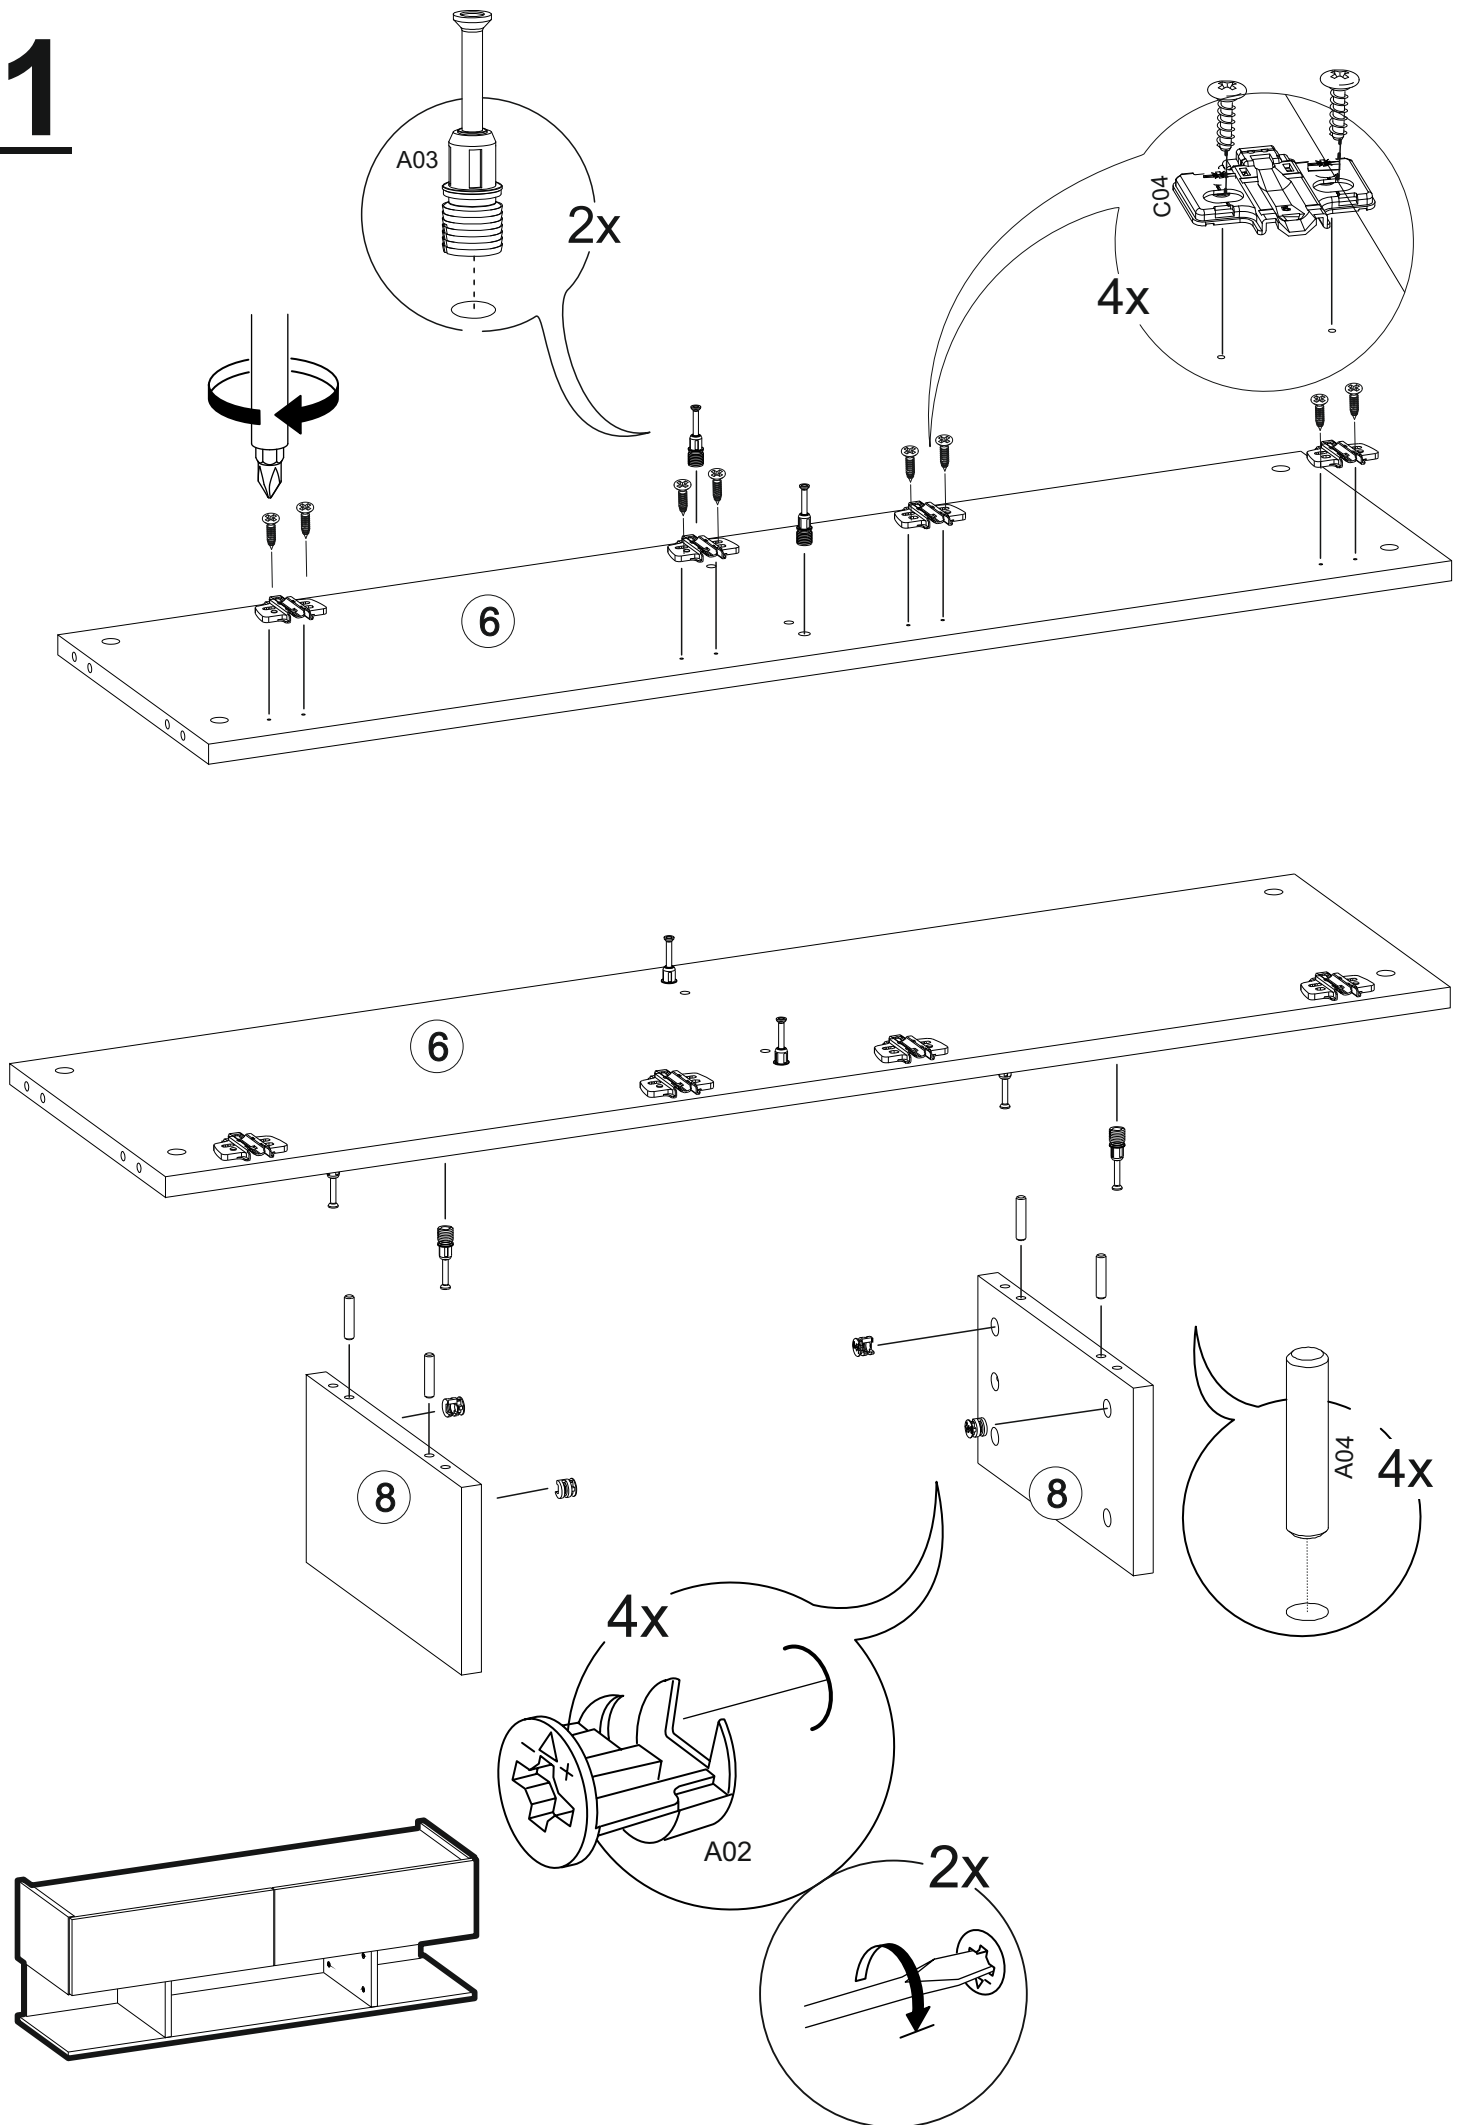

C04 - 5mm YDB

4x

BROS TV UNIT

Part #1	1x
Part #2	1x
Part #3	1x
Part #4	1x
Part #5	1x
Part #6	1x
Part #7	1x
Part #8	2x
Part #9	2x

TOTAL 11X

Disassembled Parts

1

2