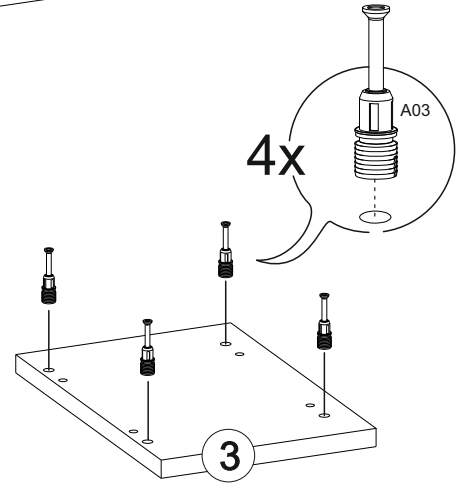

C04 - 5mm YDB

4x

BROS TV UNIT

Part #1	1x
Part #2	1x
Part #3	1x
Part #4	1x
Part #5	1x
Part #6	1x
Part #7	1x
Part #8	2x
Part #9	2x

TOTAL 11X

Disassembled Parts

1

2

3

4

5

6

7

<http://www.ruumstore.co.uk>