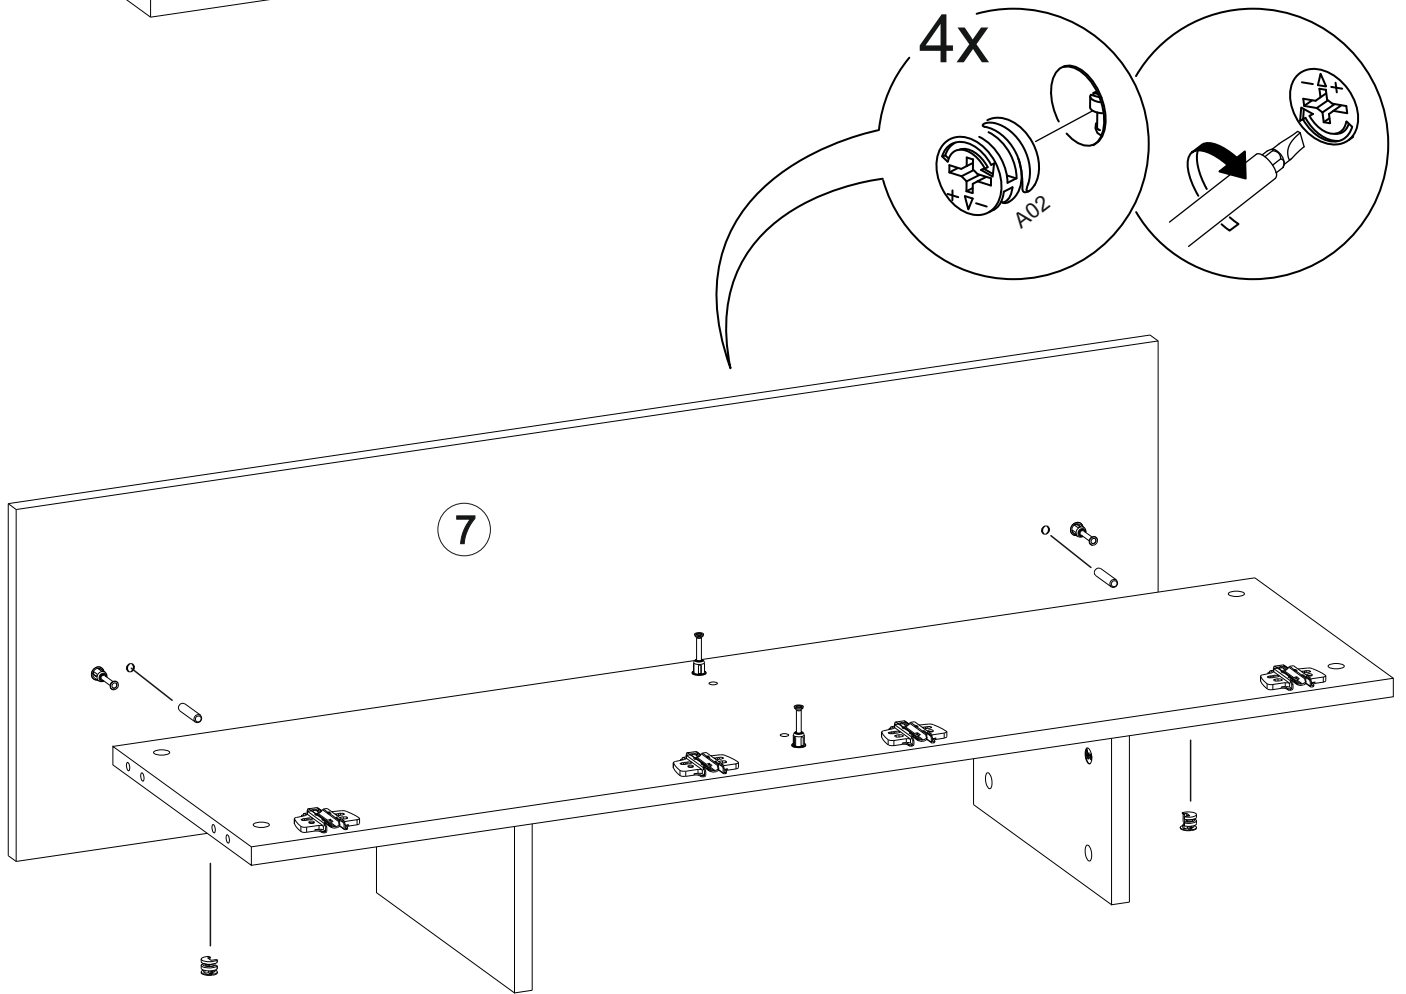

C04 - 5mm YDB

4x

BROS TV UNIT

Part #1	1x
Part #2	1x
Part #3	1x
Part #4	1x
Part #5	1x
Part #6	1x
Part #7	1x
Part #8	2x
Part #9	2x

TOTAL 11X

Disassembled Parts

1

2