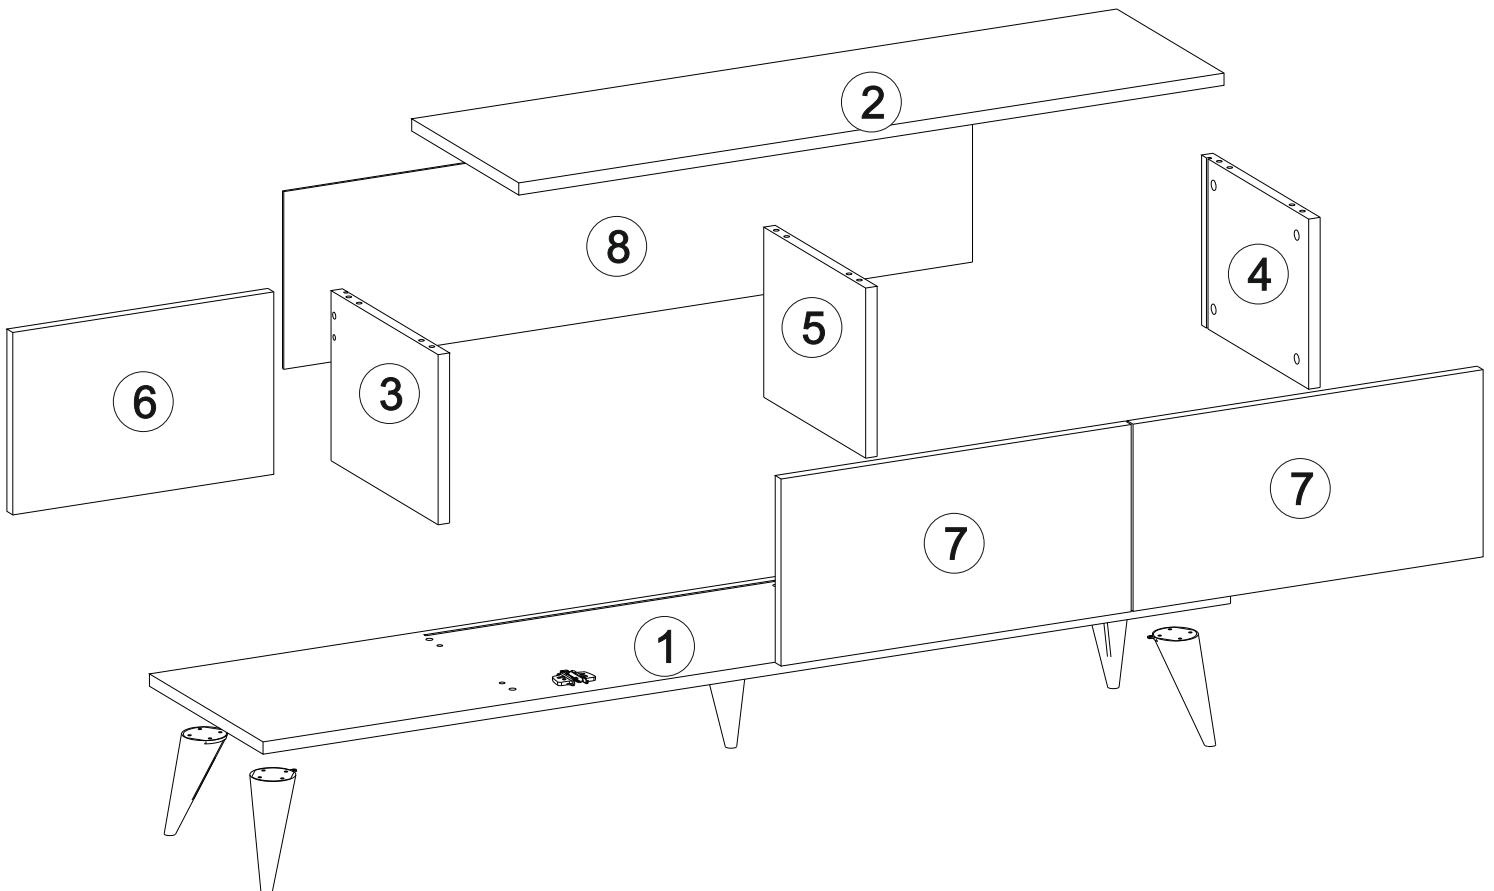

SOHO TV STAND

Part #1	1x
Part #2	1x
Part #3	1x
Part #4	1x
Part #5	1x
Part #6	1x
Part #7	1x
Part #8	1x

Total   **9x**

Disassembled Parts