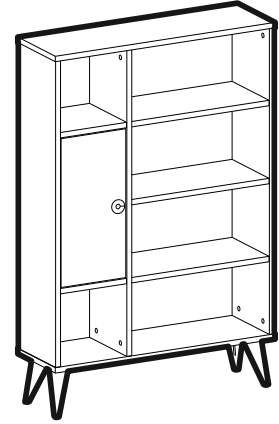

8x

Y04- Handle Round PLS

1100019443

1x

A12 -M4x22 klp vds

1100009000

1x

SOHO BROAD BOOKSHELF

Part #1	1x
Part #2	1x
Part #3	1x
Part #4	1x
Part #5	1x
Part #6	1x
Part #7	2x
Part #8	1x
Part #9	1x
Part #10	1x
Part #11	1x

Total **11x**

Disassembled Parts

1

2

3

4

5