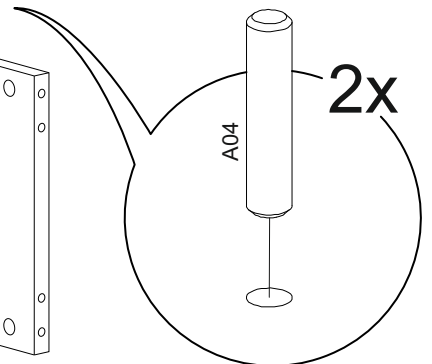

20x

A08 - Stopper

16x

B01 Shelf Pin

1100016661

4x

PERA SHOE CABINET

Part #1	1x
Part #2	1x
Part #3	1x
Part #4	1x
Part #5	1x
Part #6	1x
Part #7	1x
Part #8	1x
Part #9	1x
Part #10	1x
Part #11	1x

Total **11x**

Disassembled Parts

1

2

3

4

5

6