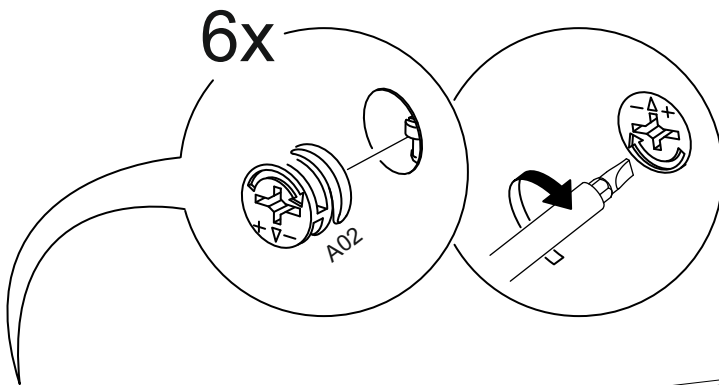

20x

A08 - Stopper

16x

B01 Shelf Pin

1100016661

4x

PERA SHOE CABINET

Part #1	1x
Part #2	1x
Part #3	1x
Part #4	1x
Part #5	1x
Part #6	1x
Part #7	1x
Part #8	1x
Part #9	1x
Part #10	1x
Part #11	1x

Total **11x**

Disassembled Parts

1

2

3

4

5

6