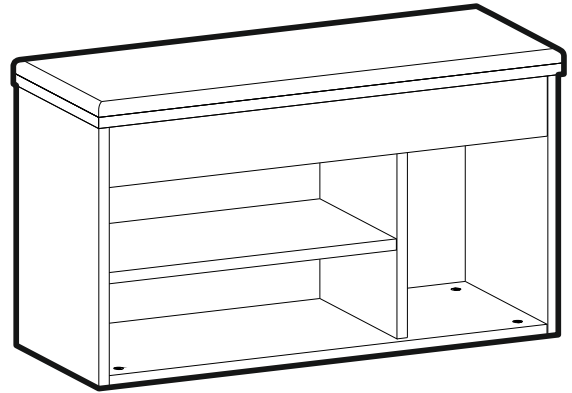

20x

A08 - Stopper

16x

B01 Shelf Pin

1100016661

4x

PERA SHOE CABINET

Part #1	1x
Part #2	1x
Part #3	1x
Part #4	1x
Part #5	1x
Part #6	1x
Part #7	1x
Part #8	1x
Part #9	1x
Part #10	1x
Part #11	1x