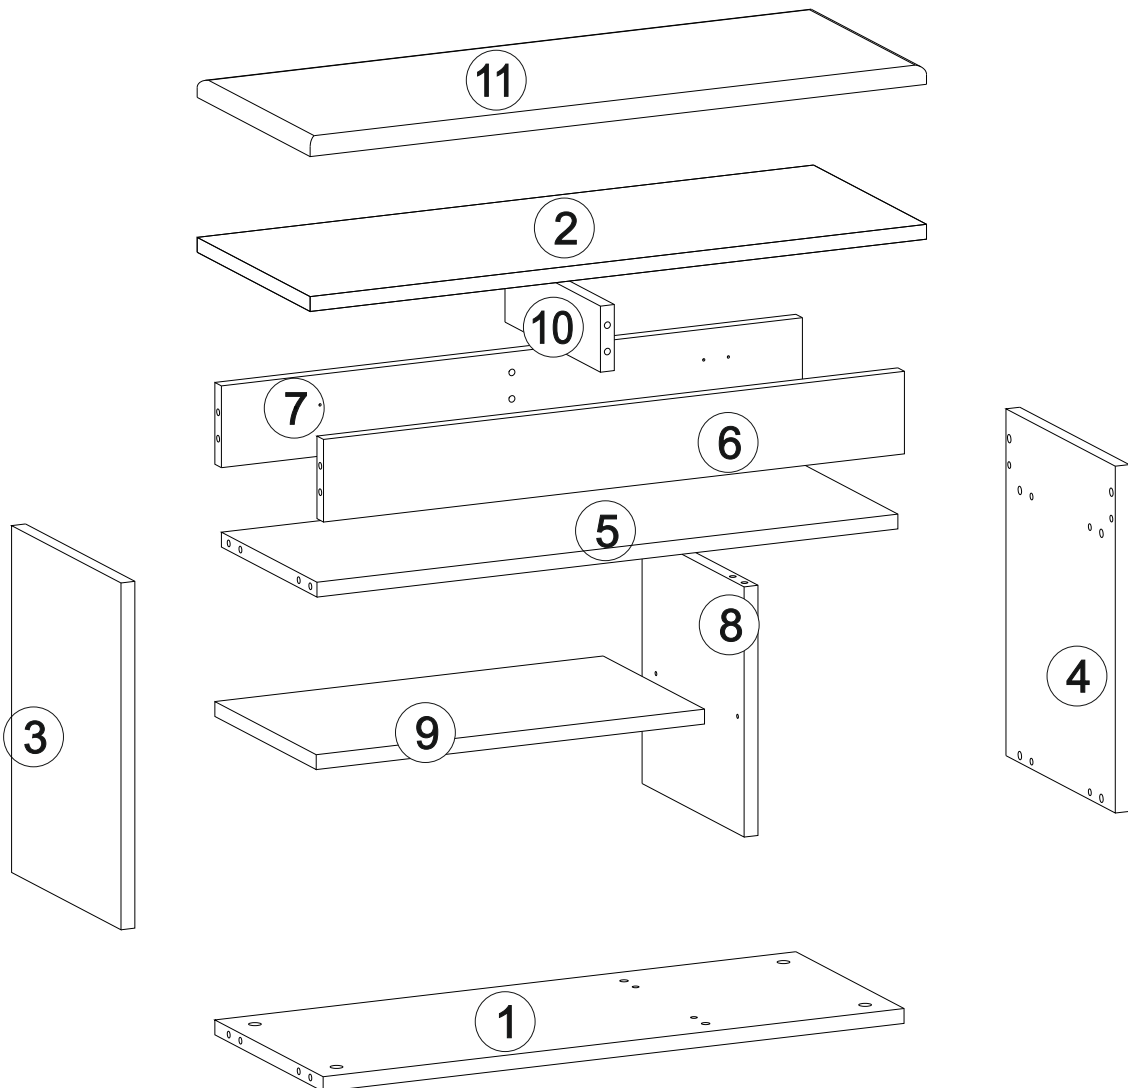

Disassembled Parts