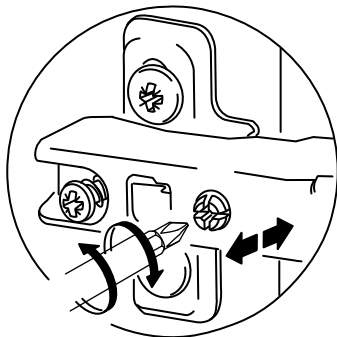

20x

A08 - Stopper

16x

B01 Shelf Pin

1100016661

4x

PERA SHOE CABINET

Part #1	1x
Part #2	1x
Part #3	1x
Part #4	1x
Part #5	1x
Part #6	1x
Part #7	1x
Part #8	1x
Part #9	1x
Part #10	1x
Part #11	1x

Total **11x**

Disassembled Parts

1

2

3

4

5

6