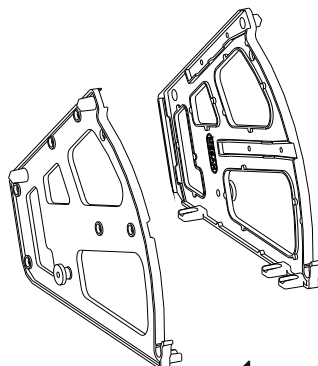

10x

A08 - Stopper

8x

A06 - Felt

1100020259

4x

A21 - 3,5x16

1100008985

32x

A17

1x

TONA STAND

Part #1	1x
Part #2	1x
Part #3	1x
Part #4	1x
Part #5	1x
Part #6	1x
Part #7	1x
Part #8	1x
Part #9	1x

Total 9x

DISASSEMBLED PARTS

1