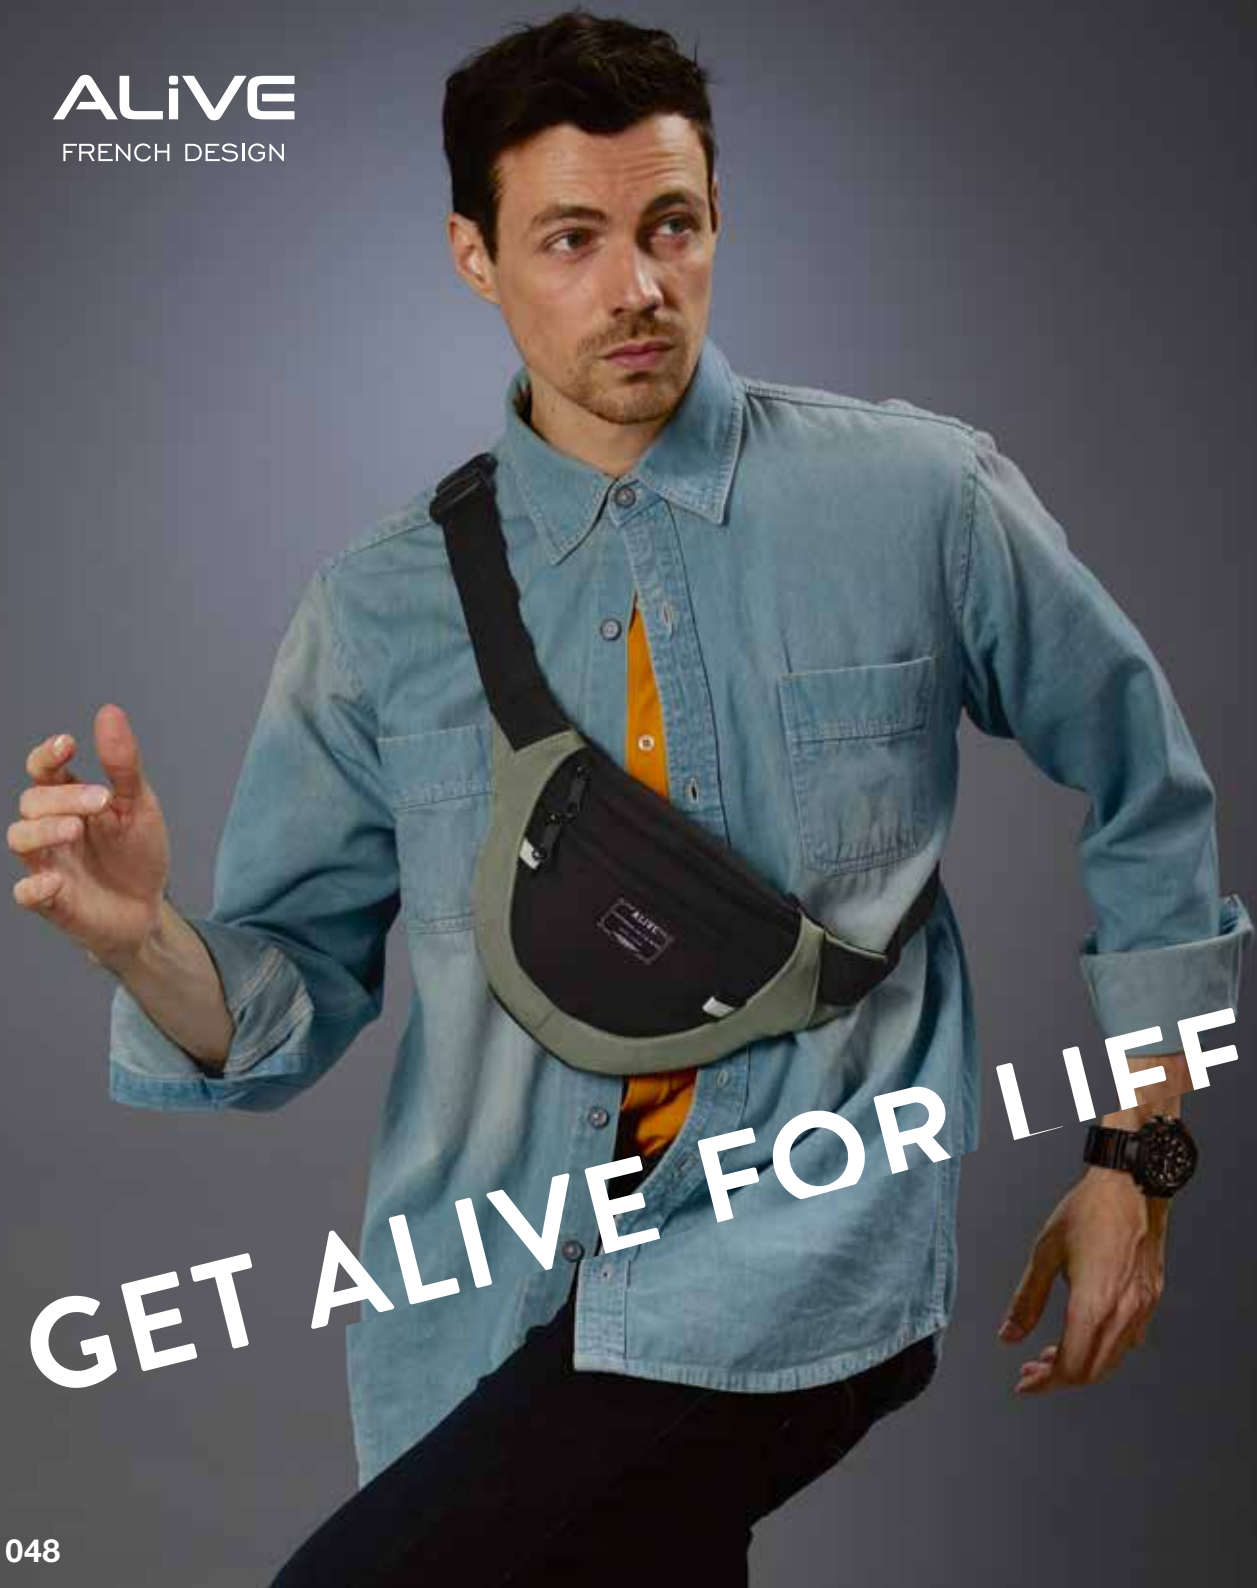

ALiVE

FRENCH DESIGN

GET ALiVE FOR LiFF