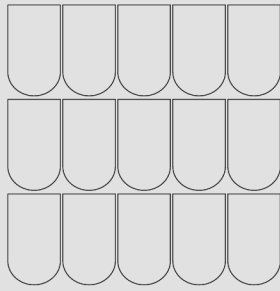

PRODUCT OVERVIEW

- Made from recycled plastic bottles
- Overlaps improve the acoustic effect
- Compatible with other shingle shapes
- Mix & match, create your own pattern
- Sold in sets of 15 shingles

Material	PET Felt
Size	220 x 380 x 9 mm
Weight per set	2.2 kg
Reaction to fire classification	B-s1, d0