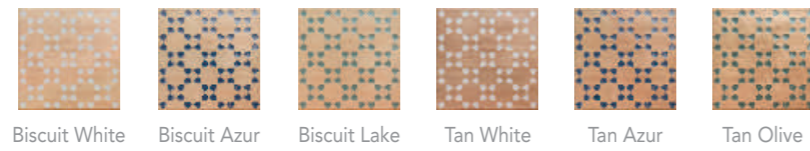

DECOR 15x15cm / 6"x6"