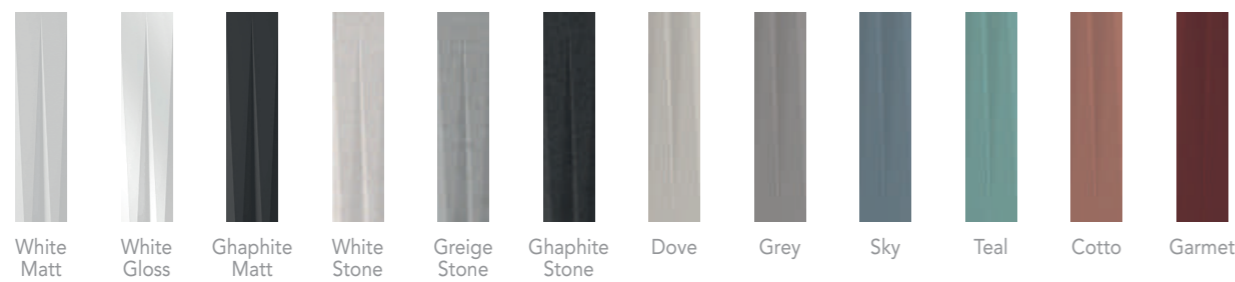

SIX *

SIX 11,7x11,7cm / 4.6"X4.6"

HEXA SIX 14x16cm / 5.5"X6.3"

SPECIAL PIECES ** 0,8x11,7cm / 0.43"X4.6"

Six Edge

STRIPES

STRIPES 7,5x30cm / 3"X12"

STRIPES TRANSITION 7,5x30cm / 3"X12"