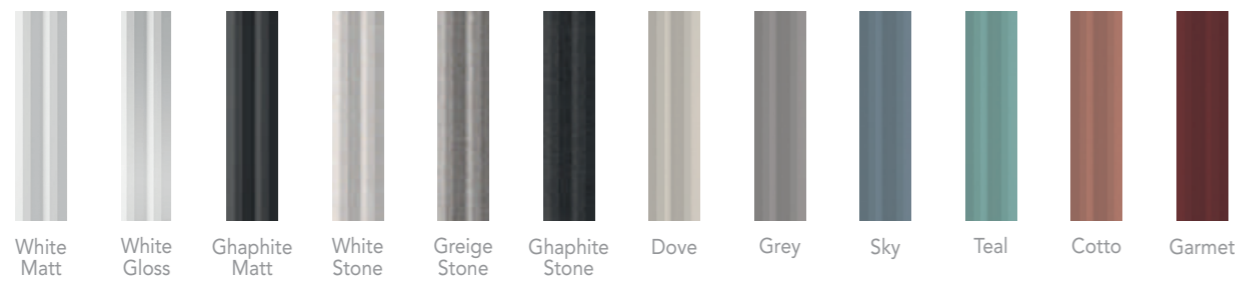

SIX *

SIX 11,7x11,7cm / 4.6"X4.6"

HEXA SIX 14x16cm / 5.5"X6.3"

SPECIAL PIECES ** 0,8x11,7cm / 0.43"X4.6"

Six Edge

STRIPES

STRIPES 7,5x30cm / 3"X12"

STRIPES TRANSITION 7,5x30cm / 3"X12"