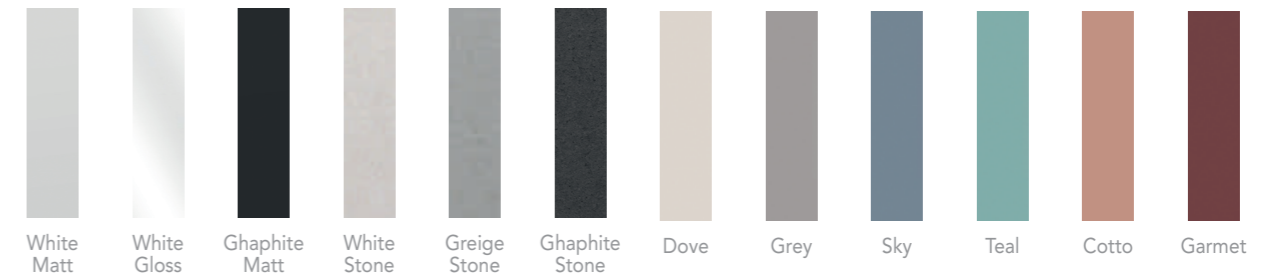

LISO XL 7,5x30cm / 3"X12"

SPECIAL PIECES * 0,8x30cm / 0.3"X12" - 0,8x0,8cm / 0.3"X0.3"