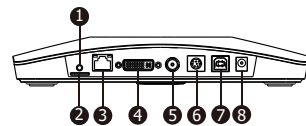

Dimensions

- | | |
|------------|-----------------|
| 1 Audio | 5 3G-SDI |
| 2 TF Card | 6 RS-232/RS-485 |
| 3 Ethernet | 7 USB2.0 |
| 4 DVI-D | 8 DC12V |

Accessories

Wall Bracket

Technical Data

Model		VCS-A200LT
Tracking Camera		
Image Sensor	1/2.8" Exmor CMOS, 2.14MP	
Focal Length	f=4.7mm - 94mm	
Iris	F1.6 - F3.5	
Optical Zoom	20X	
Digital Zoom	12X	
Field of View	Horizontal 59.5° - 2.9°	
Focus	Auto, Manual, PTZ Trigger AF, One Push	
Min. Illumination	0.5 lux (Color), 0.1lux (B/W)	
Shutter Speed	1/1 ~ 1/10,000s	
Gain	Auto / Manual	
White Balance	Auto, Indoor, Outdoor, One Push, Manual, Automatic Tracking	
AE Control	Auto, Manual, Shutter Priority, Iris Priority	
Full View Camera		
Image Sensor	1/2.8" Exmor CMOS	
Effective Pixel	2.14MP	
White Balance	Auto	
Exposure	Auto	
Field of View	Horizontal: 86°; Vertical: 52°	
Lens	2.4mm	
PTZ		
Pan/Tilt Angle	Pan: -170° ~ +170°; Tilt: -30° ~ +90°	
Pan/Tilt Speed	Pan: 0.1° ~ 120°/s; Tilt: 0.1° ~ 90°/s	
Preset Number	256	
Control Interface	RS-232, RS-485, USB2.0	
Control Protocol	PELCO-D / VISCA / UVC	
Network		
Ethernet	RJ45, 100M	
Image Resolution	1920x1080@60fps	
Video Format	1080P60, 1080P50, 1080P30, 1080P25 1080I60, 1080I50, 720P60, 720P50	
Video Compression	H.264/H.265	
Audio Compression	AAC	
Network Protocol	RTSP, RTMP, TCP, UDP, ONVIF	
Dual Stream	Support	
Video Interface	3G-SDI / DVI-D / USB2.0	
USB		
OS	Windows XP/7/8/10, Linux, Mac OS, Android OS	
Video Format	MJPEG/H264	
Resolution	MJPEG: 1920x1080, 1280x720, 640x480, 320x240 H264: 1920x1080, 1280x720, 640x480, 320x240	
UVC Protocol	USB2.0/UVC1.0 ~ UVC1.4	
General		
Power Supply	DC12V, optional POE	
Power Consumption	<15W	
Working Temperature	0°C ~ +40°C	
Storage Temperature	-20°C ~ +60°C	
Dimension (L×W×H)	243mm(L) x 145mm(W) x 163mm(H)	
Weight	1.2kg	
Color	Grey	