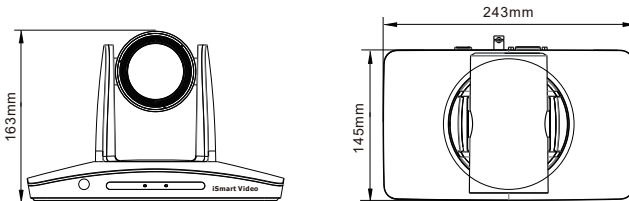

Dimensions

- | | |
|------------|-----------------|
| 1 Audio | 5 3G-SDI |
| 2 TF Card | 6 RS-232/RS-485 |
| 3 Ethernet | 7 USB2.0 |
| 4 DVI-D | 8 DC12V |

Accessories

Wall Bracket

Technical Data

Model		VCS-A200LT
Tracking Camera		
Image Sensor	1/2.8" Exmor CMOS, 2.14MP	
Focal Length	f=4.7mm - 94mm	
Iris	F1.6 - F3.5	
Optical Zoom	20X	
Digital Zoom	12X	
Field of View	Horizontal 59.5° - 2.9°	
Focus	Auto, Manual, PTZ Trigger AF, One Push	
Min. Illumination	0.5 lux (Color), 0.1lux (B/W)	
Shutter Speed	1/1 ~ 1/10,000s	
Gain	Auto / Manual	
White Balance	Auto, Indoor, Outdoor, One Push, Manual, Automatic Tracking	
AE Control	Auto, Manual, Shutter Priority, Iris Priority	
Full View Camera		
Image Sensor	1/2.8" Exmor CMOS	
Effective Pixel	2.14MP	
White Balance	Auto	
Exposure	Auto	
Field of View	Horizontal: 86°; Vertical: 52°	
Lens	2.4mm	
PTZ		
Pan/Tilt Angle	Pan: -170° ~ +170°; Tilt: -30° ~ +90°	
Pan/Tilt Speed	Pan: 0.1° ~ 120°/s; Tilt: 0.1° ~ 90°/s	
Preset Number	256	
Control Interface	RS-232, RS-485, USB2.0	
Control Protocol	PELCO-D / VISCA / UVC	
Network		
Ethernet	RJ45, 100M	
Image Resolution	1920x1080@60fps	
Video Format	1080P60, 1080P50, 1080P30, 1080P25 1080I60, 1080I50, 720P60, 720P50	
Video Compression	H.264/H.265	
Audio Compression	AAC	
Network Protocol	RTSP, RTMP, TCP, UDP, ONVIF	
Dual Stream	Support	
Video Interface	3G-SDI / DVI-D / USB2.0	
USB		
OS	Windows XP/7/8/10, Linux, Mac OS, Android OS	
Video Format	MJPEG/H264	
Resolution	MJPEG: 1920x1080, 1280x720, 640x480, 320x240 H264: 1920x1080, 1280x720, 640x480, 320x240	
UVC Protocol	USB2.0/UVC1.0 ~ UVC1.4	
General		
Power Supply	DC12V, optional POE	
Power Consumption	<15W	
Working Temperature	0°C ~ +40°C	
Storage Temperature	-20°C ~ +60°C	
Dimension (L×W×H)	243mm(L) x 145mm(W) x 163mm(H)	
Weight	1.2kg	
Color	Grey	