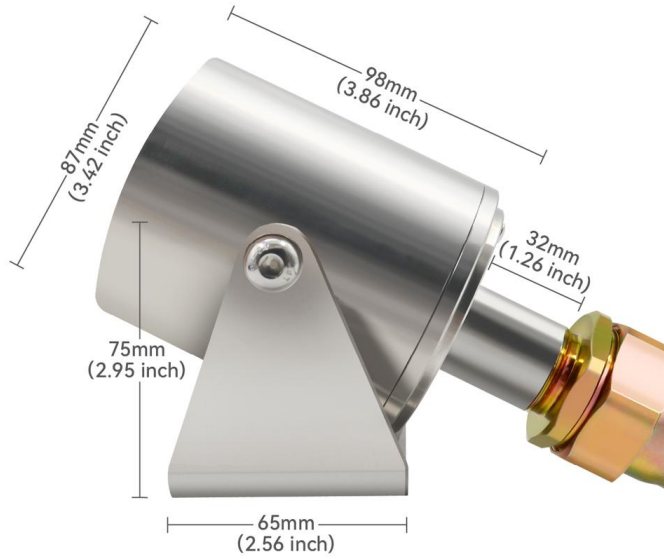

## IPC608-EX

4K Explosion Proof Network IR Bullet Camera with Wide View Lens, Stainless-Steel Corrosion-Proof Case, IR Night Vision

### Outstanding Features

- Explosion-proof and anti-corrosion design for chemical plants, oil fields, marine vessels, mine, etc
- 8MP (3840×2160) resolution @ 20fps, or 4MP (2560\*1440) @ 30fps
- Wide angle of view, H.FOV 102° and V.FOV 55°
- 304# Stainless Steel housing, IP67 waterproof
- Smart IR, built-in 2 IR LED enables a max 98ft(30m) IR distance
- 120dB true WDR technology enables clear images in the strong light scene
- Power supply: PoE, DC12V
- Compliant with ONVIF, providing API/SDK for 3rd party system integration
- Remote access video from PC WEB client, Client software, and Mobile App (free of license)

## Dimension

Weight: 1.75kg (3.86lb)