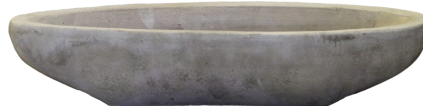

L 7.5"H x 9"W
 M 6"H x 7"W
 S 4"H x 5"W

OLLA JAR
 Product id: tn1045
 Available in
 Vietnamese Unglazed
 Vietnamese Rustic
 12"H x 8.5"W

OLLA PLANTER
 Product id: tn1053
 Available in
 Vietnamese Unglazed
 Vietnamese Rustic
 8.5"H x 10"W

VIERA BOWL S/2
 product id: tn3010
 Available in
 Vietnamese Unglazed
 L 10"H x 22"W
 S 7"H x 13"W

LUNGO BOWL S/2
 product id: tn3240
 Available in
 Vietnamese Rustic
 L 24"L x 8.5"H x 5"D

ALESSA PLANTER
 Product id: tn3276
 Available in
 Vietnamese Unglazed
 15"H x 20.5"W