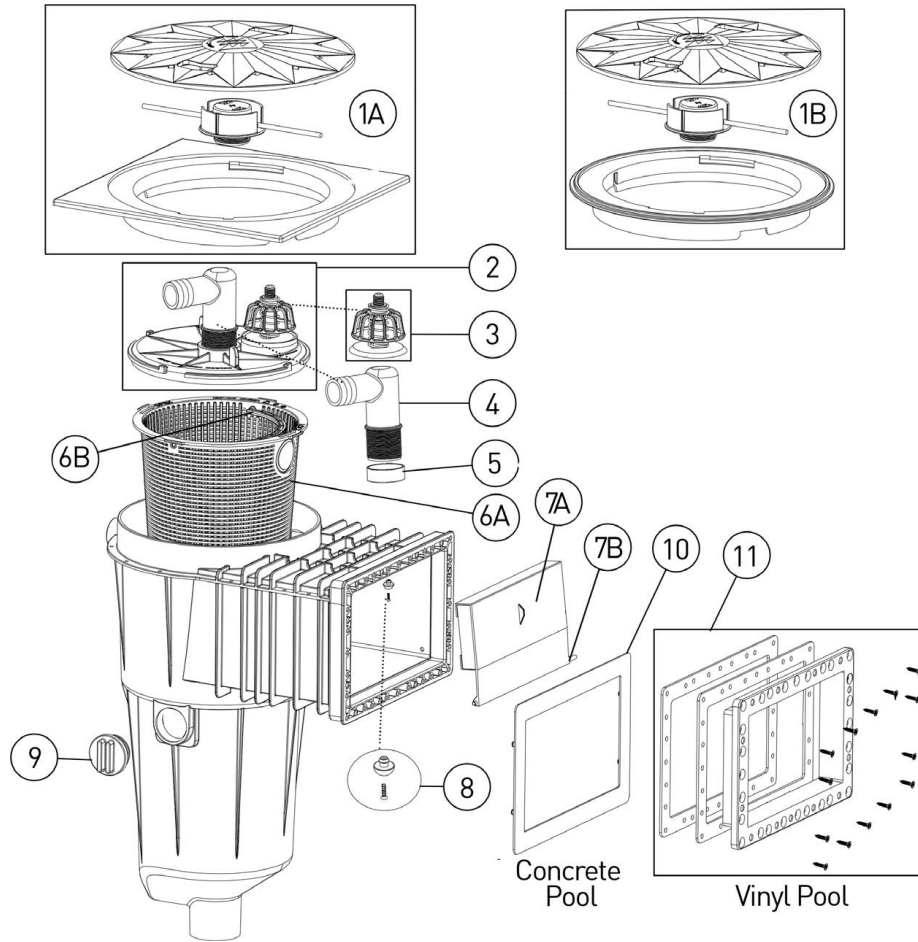

# MEGASKIM POOL SKIMMERS

## REPLACEMENT PARTS

Item	Part No.	Description
<b>'QUIPTRON' SKIMMERS</b>		
1A	810901	Deck lid & Square dress ring kit
1B	810902	Deck lid & Round dress ring kit
2	810914	Vac plate kit
3	810920	Flow valve kit
4	810936	Elbow vac port
5	810937	Washer vac port
6A	810915	Basket (includes handle)
6B	810919	Basket handle
7A	810916	Weir door kit (includes latch)
7B	810918	Latch weir door
8	810917	Weir door stopper
9	810935	Plug sideport
10	810921	Faceplate
11	810910	Flange fibreglass / Vinyl kit
<b>NOT SHOWN</b>		
	810911	Extension throat
	810912	Widemouth throat
	810934	Flange extension throat - Fibreglass / vinyl kit
	810933	Flange widemouth throat - Fibreglass / vinyl kit