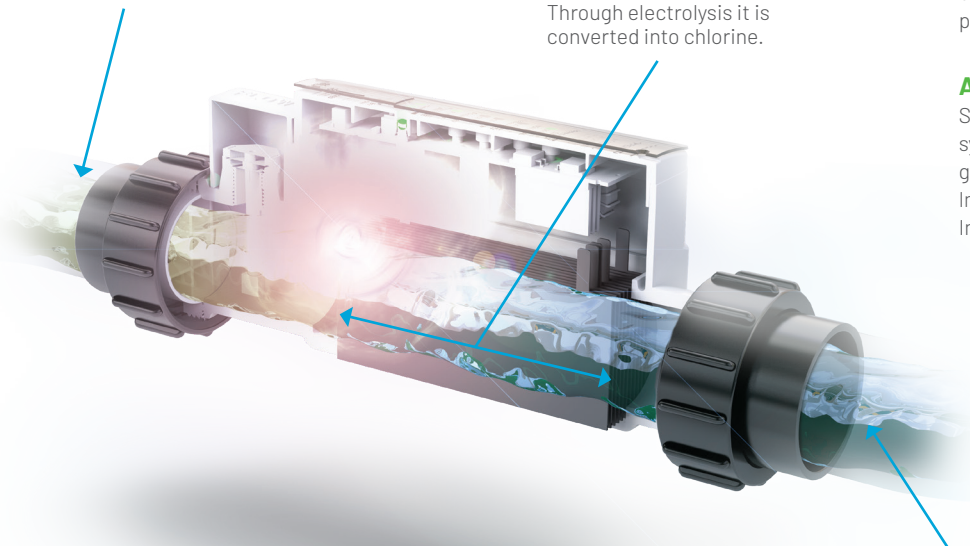

LED indicator lights for salt level, system status and chlorine output.

### Intelligent design

Automatic reverse cycling helps prevent scale buildup. And, unlike its competitors, electronics are isolated in the cell, away from high heat components.

Water and dissolved salt flow through the generator cell.

Through electrolysis it is converted into chlorine.

Once the chlorine has finished purifying the pool of contaminants, it reverts back into salt and the cycle repeats.