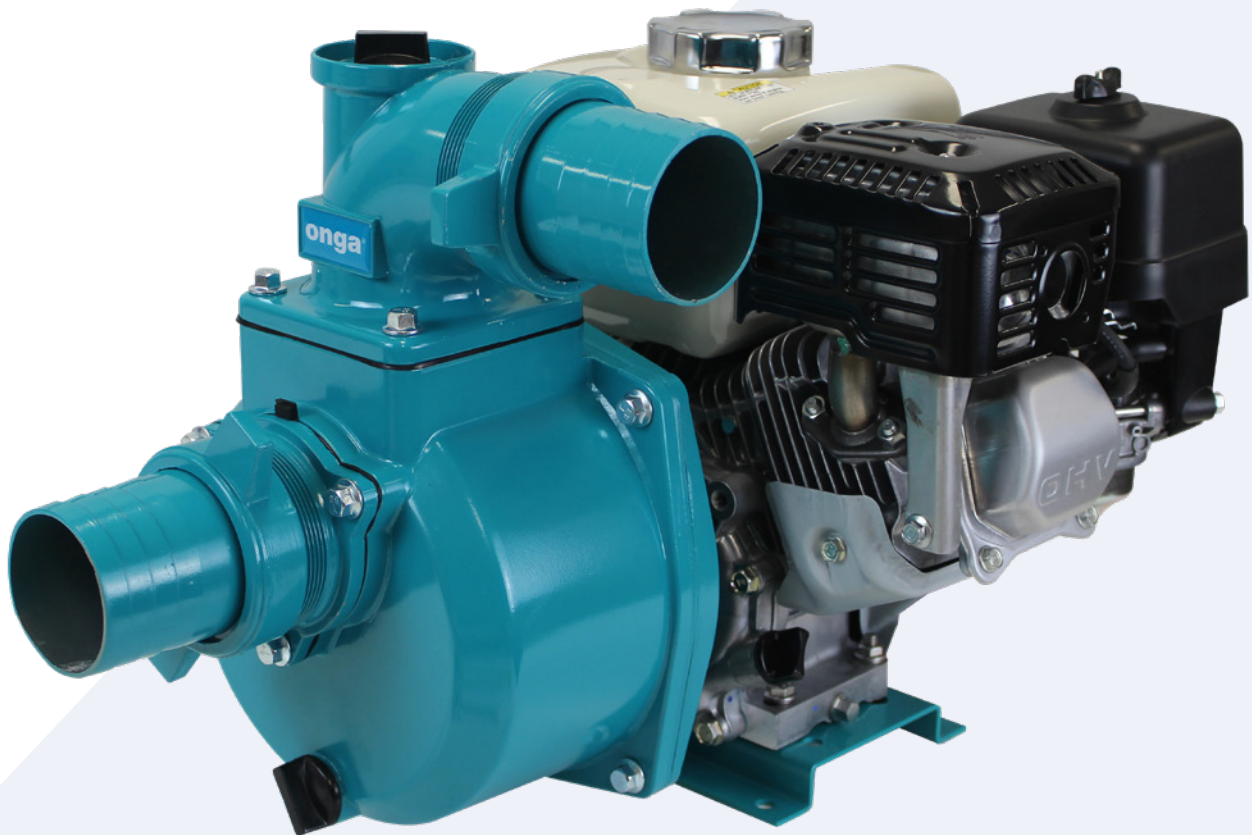

SPARE PARTS

TORRENTMASTER SERIES UPDATE

New Spare Parts listing for the TM1000 Series Pumps are listed below:

TM1000 SPARE PARTS:

Drawings are indicative only, product appearance may change slightly.

Model	Part Number
TORRENTMASTER 1000	OTM1000

Ref Number	Kit Description	Part Number
1, 9	Casing Kit	707698K
2, 13, 9	Yoke and Bolts Kit	707699K
8, 6, 5, 10	Impeller and Diffuser Kit (with impeller bolt and mech Seal)	707700K
12, 11, 10, 7, 8, 9	Seal Kit	707701K
14	Nut and tail kit (inc hose clip)	707702K
13, 4, 12	Suction Kit	707703K
3, 7, 13	Discharge Flange Kit	707704K