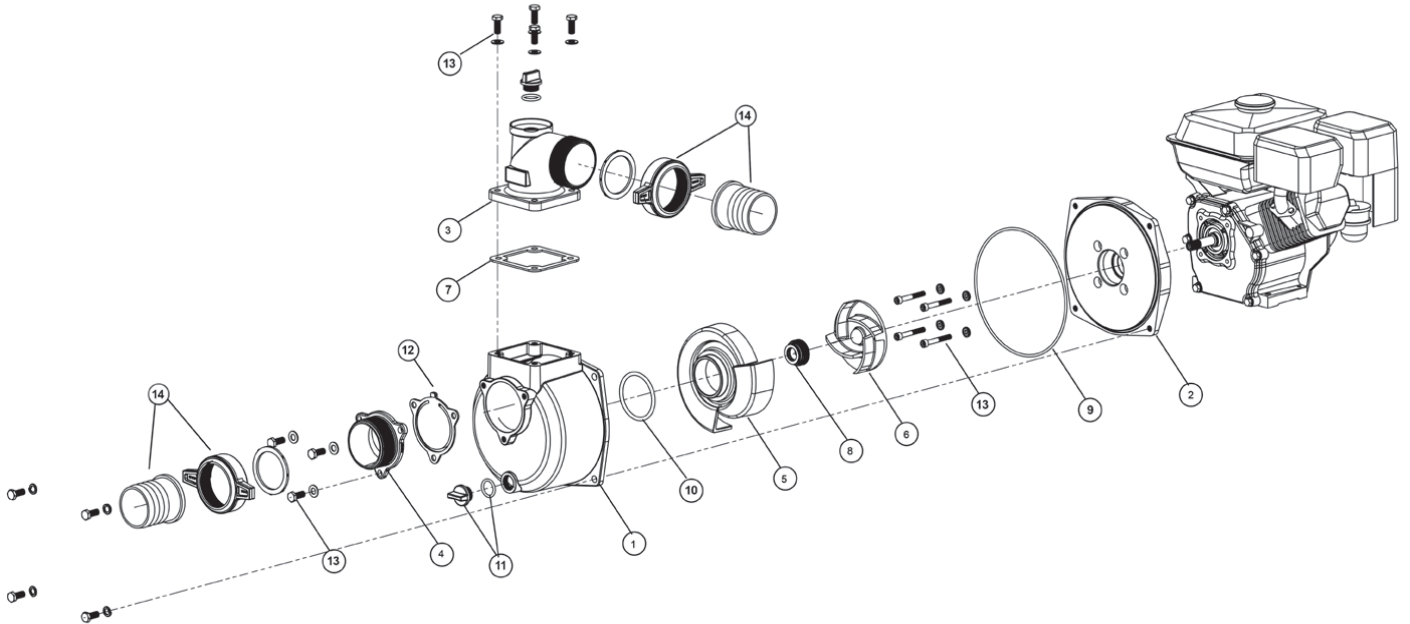

SPARE PARTS

TORRENTMASTER SERIES UPDATE

New Spare Parts listing for the TM1000 Series Pumps are listed below:

TM1000 SPARE PARTS:

Drawings are indicative only, product appearance may change slightly.

Model	Part Number
TORRENTMASTER 1000	OTM1000

Ref Number	Kit Description	Part Number
1, 9	Casing Kit	707698K
2, 13, 9	Yoke and Bolts Kit	707699K
8, 6, 5, 10	Impeller and Diffuser Kit (with impeller bolt and mech Seal)	707700K
12, 11, 10, 7, 8, 9	Seal Kit	707701K
14	Nut and tail kit (inc hose clip)	707702K
13, 4, 12	Suction Kit	707703K
3, 7, 13	Discharge Flange Kit	707704K