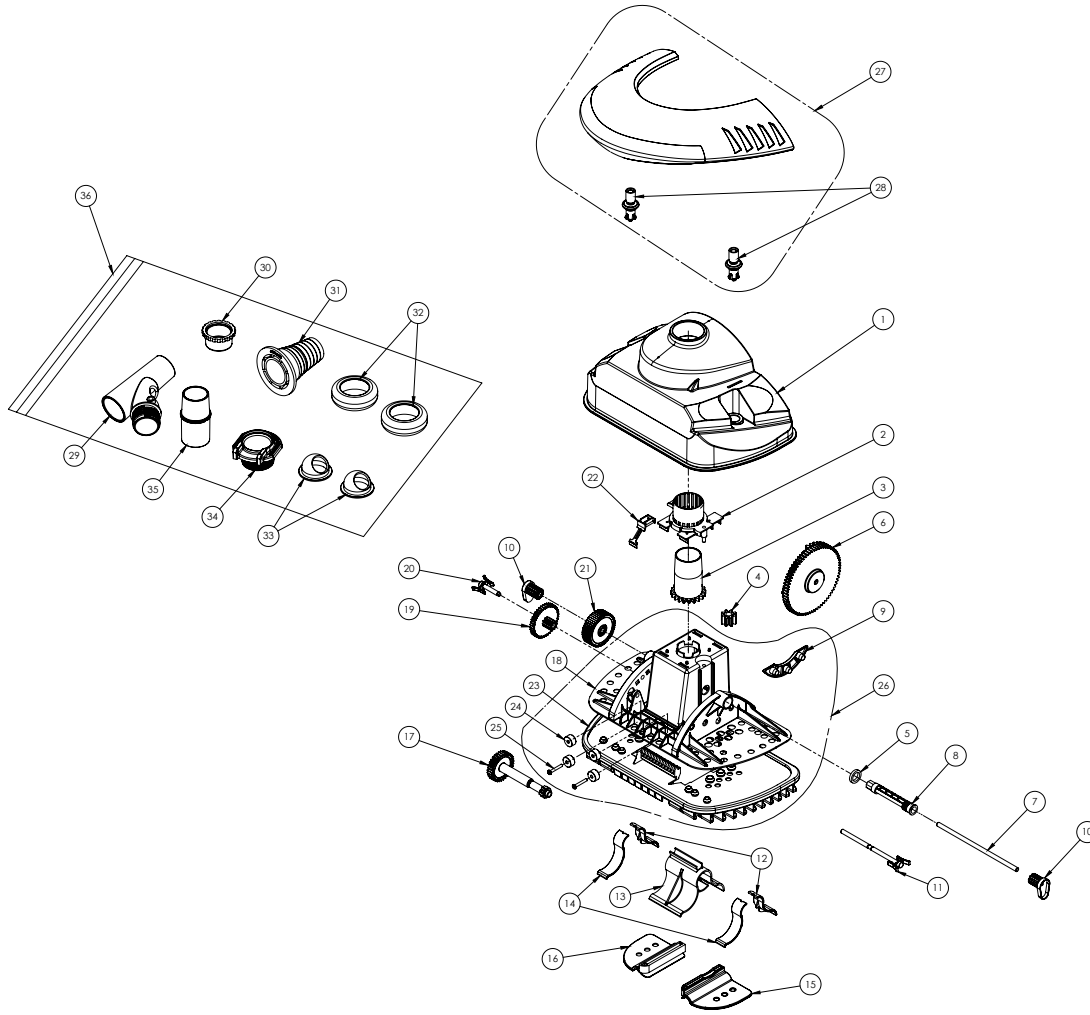

# SANDSHARK REPLACEMENT PARTS

Item	Part No.	Description
	GW7910	Steering Kit (Incl. Key Nos. 2, 3, 4 & 22)
2		Swivel Housing
3		Swivel
4		Swivel Sprocket
22		Clutch Clip
	GW7503	Clutch Kit (Incl. Key Nos. 5, 8 & 21)
5		Oscillator Sleeve Bushing
8		Oscillator Sleeve
21		Clutch Assembly
	GW7504	Gear Kit (Incl. Key Nos. 6, 10, 11, 17, 19 & 20)
6		Large steering Drive Assembly
10		Shaft Plug
11		Long Sprocket Clip
17		Drive Shaft assembly
19		Center Sprocket
20		Short Sprocket Clip
	GW7912	Oscillator Kit (Incl. Key Nos. 12, 13 & 14)
12		Small Sliding Seal
13		Oscillator
14		Large Sliding Seal

Item	Part No.	Description
	GW7913	Seal Flap Kit (Incl. Key Nos. 15 & 16)
15		Right Seal Flap
16		Left seal Flap
	GW7901	Accessory Kit (Not shown)
		Regulator
		Regulator cap
	K2012	Hose Weight
		Flow gage
		Reducer Cone
		Eyeball Diverter
		Vac Port Fitting
1	GW7903	Outer Housing
9	41201-0213	Shaft - Stainless Steel
18	41201-0242W	Chassis with Pad
23	GW7902	Bumper with flex snaps
24	GW7904	Flex Snaps Kit
<b>NOT SHOWN</b>		
	GW7911	Short Leader Hose
	41201-0254	Suction Hose, 1 Meter segment