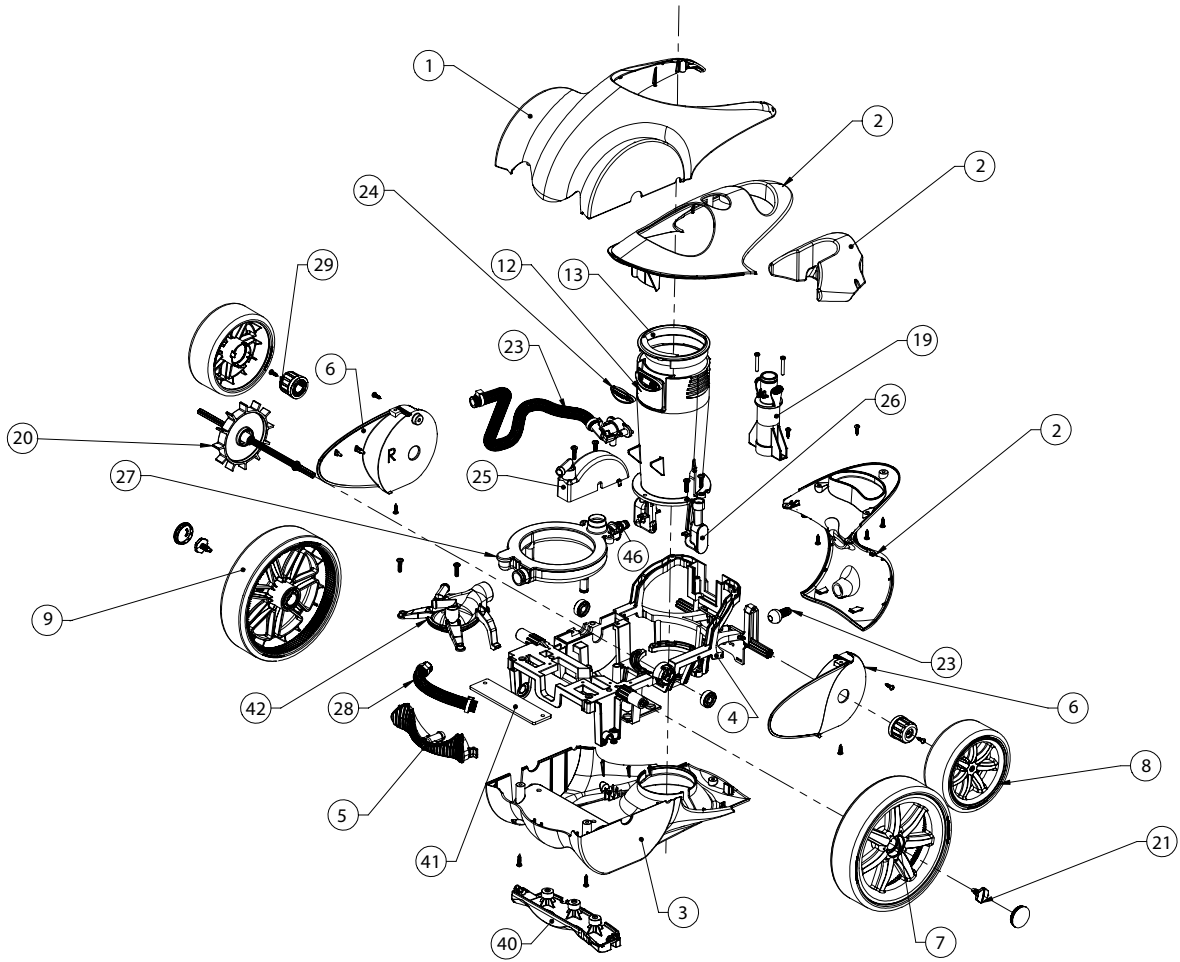

## CLEANER REPLACEMENT PARTS

360319

Item	Part No.	Description	US List	Can List
35	LL23PM	Threaded Wall Adapter	10.22	12.28
36	EB10G	Sweep Hose Wear Ring	13.49	16.21
37	360270	Feed Line Float	CALL	CALL
38*	360268	Feed Line O-Ring Kit	8.03	9.65
39	360428	Backup Valve Kit	93.90	112.83
40	360421	Scrubber Cover Kit	21.93	26.35
41	360418	SS Weight Kit	10.20	12.26
42	360415	Manifold Kit	43.75	52.57
43	360318	Sweep Tail Quick Connector Fitting	3.26	3.92
44	360320	Quick Disconnect Hose Connector Kit	4.20	5.05
45	360319	Debris Bag w/Collar Kit	86.87	104.38
46	360301	Sweep Tail Regulator Kit	CALL	CALL
47*	360328	Flow Gauge Kit	11.85	14.24
48*	360329	Mender Nut Kit (Qty. 2)	5.04	6.06
50*	360434	Tie Bar Racer (Tie Bar, Screws, Wheel Screws, Washers, Hubcaps)	36.69	44.09
*	360392	Repl. In-Line Filter Assy	42.50	51.07
*	360437	Repl. Screen Cartridge	5.24	6.30
<b>INCLUDED IN RACER LS TUNE-UP KIT</b>				
29	360263	Kit Includes: Bag (1), Driveshaft (1), Wheel Bearings (4), Drive-shaft Bearings (2), Scrubber Bearing (1), Large Tires (2), Scrubber (1), Small Wheel (2), Needle Bearing (2), Wheel Screws (2), 1/2" Screws (2), Hubcaps (2)	166.57	200.15