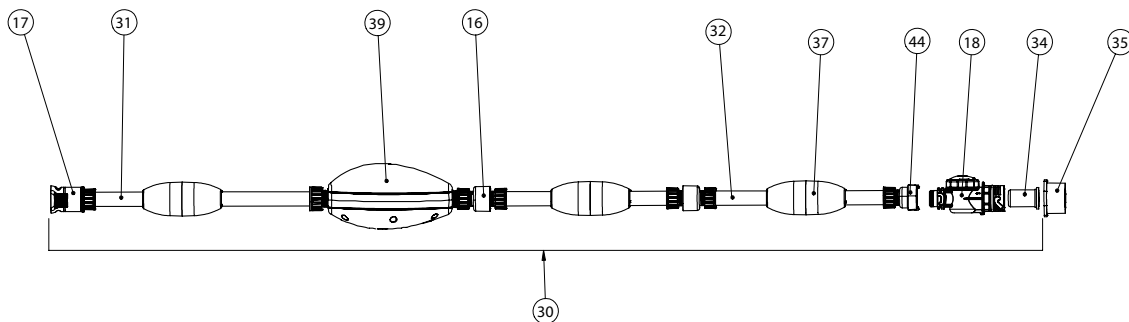

PENTAIR RACER® LS PRESSURE SIDE CLEANER

CLEANER REPLACEMENT PARTS

360319