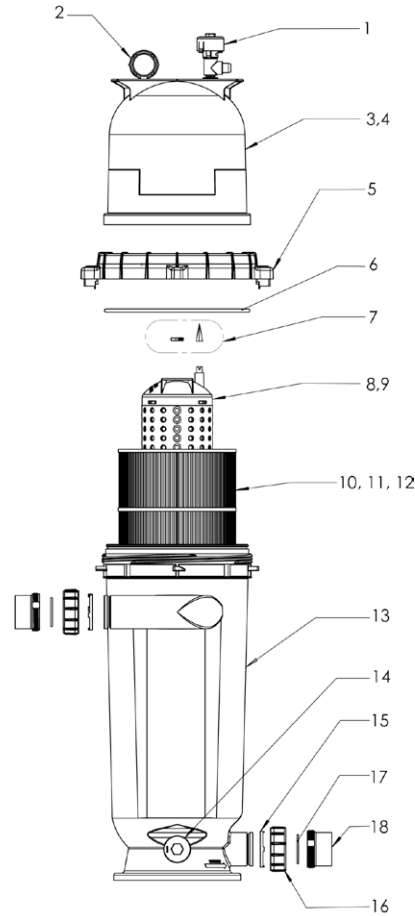

POSI-CLEAR™ RP FILTERS

PXC SERIES REPLACEMENT PARTS

Item	Part No.	Description
POSI-CLEAR RP FILTERS		
1	98209800	High flow manual air relief valve
2	190058	Pressure gauge
3	59053001Z	Lid, 100 sq. ft. filter
4	178745Z	Lid, 150, 200 sq. ft. filter
5	59052900	Locking ring assembly
6	87300400	Body O-ring
7	59016200	Air bleed sock kit
8	59053700	Center core, 100 sq. ft. filter
9	59053800	Center core, 150, 200 sq. ft. filter
10	R173215	Cartridge element, 100 sq. ft. filter
11	R173216	Cartridge element, 150 sq. ft. filter
12	R173217	Cartridge element, 200 sq. ft. filter
13	178743Z	Tank bottom
14	154712	Drain cap assembly
15	178732Z	Union nut "C" clip
16	U11-200PS	Union nut
17	178746Z	Union diamond seal
18	178733Z	Union, threaded half