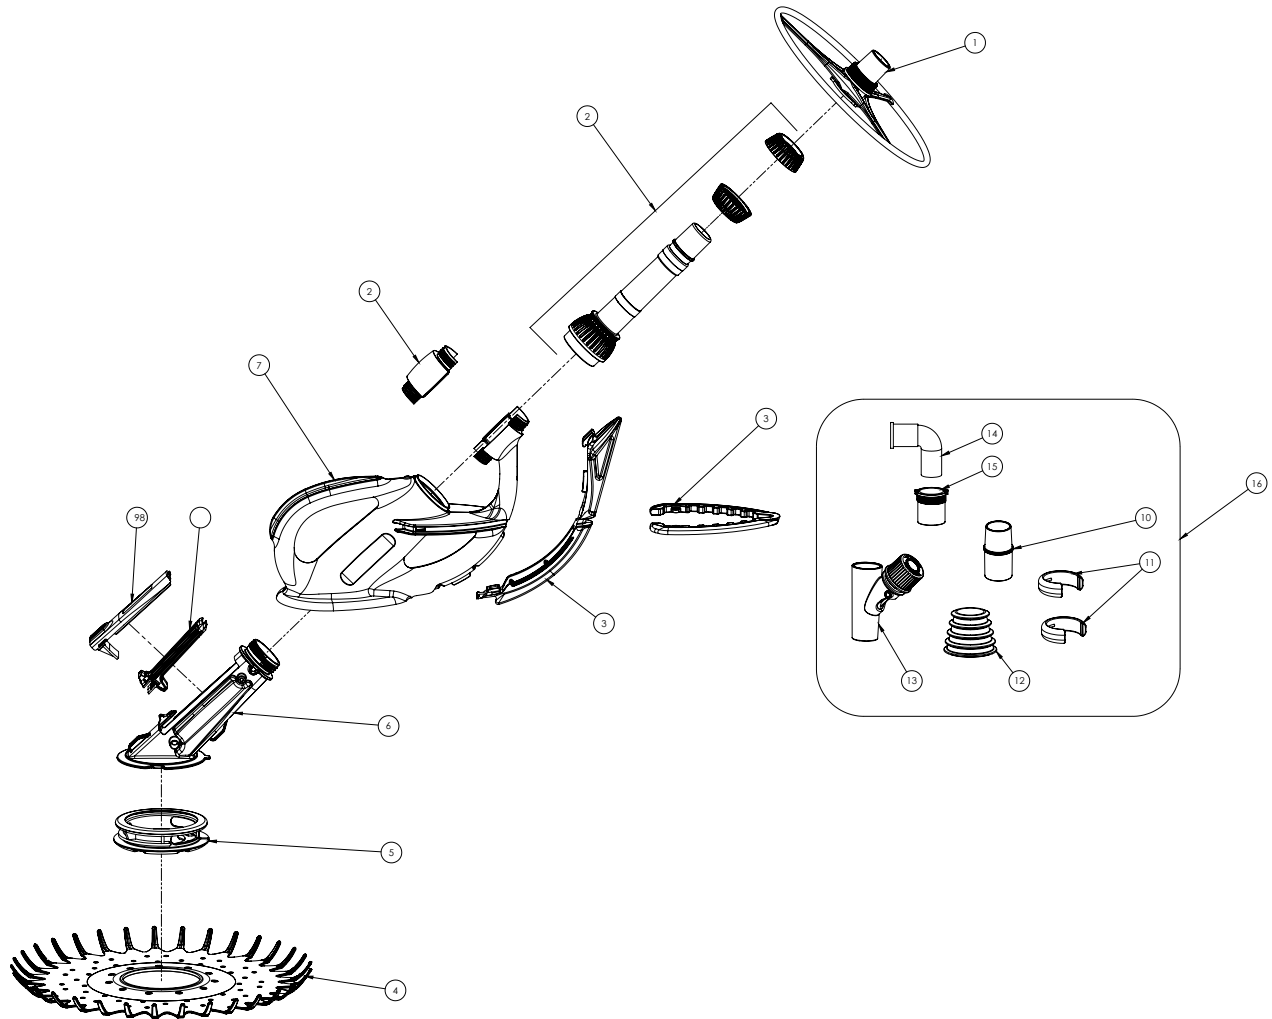

MAKO SHARK REPLACEMENT PARTS

Item	Part No.	Description
MAKO SHARK PARTS		
1	G-K-1060	Deflector Wheel Kit
2	M60444	Swivel Kit
3	M60451	Bumper Horizontal & Vertical Kit
4	M60442	Vacuum Seal -18 inch
5	K60450	Foot Pad Dark Gray
6	M60443	Internal Kit
7	M60441	External Housing Kit
8	K6130	Silent Flapper - Oscillator
9	M60412	Lid and Lock Kit
10	K1027	Flow Gauge
11	K2012	Hose Weight

Item	Part No.	Description
12	K1023	Reducer Cone
13	K1026	Regulator Valve (Adjustable)
14	See 16	Elbow
15	See 16	Threaded Adapter
16	K-ACCY BAG	Accessory Kit (Includes 10,11,12,13,14 & 15)
NOT SHOWN		
	M59610	Hose Standard 1 Section
	M59610-12	Hose Standard 12 Pack
	M59611	Hose Leader 1 Section
	M59611-12	Hose Leader 12 Pack
	M59610/1	Hose Kit 9 Standard + 1 Leader