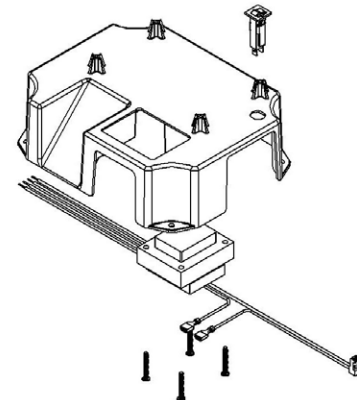

INTELLICHEM® CHEMICAL CONTROLLER REPLACEMENT PARTS

Part No.	Description
INTELLICHEM CHEMICAL CONTROLLER REPLACEMENT PARTS	
521319Z	PCBA Replacement IntelliChem
521335Z	Replacement Transformer with Mounting Plate
521342Z	Bag Parts Replacement IntelliChem
521465Z	Replacement Enclosure Top
521467Z	Enclosure Mounting Brackets
521348Z	Head Pump Replacement IntelliChem
521338Z	Motor Replacement IntelliChem Pump
744000260	Sensor pH
744000390	Sensor ORP
754000310	Flow Cell with Flow Sensor
744000280	Cable pH, 10 ft.
744000350	Cable ORP, 10 ft.
754000440	Flow Switch Replacement
8520031Z	Circuit Breaker Replacement 3A IntelliChem IT ET
521814	3/8 in. Black Tubing Replacement Kit (20 ft. Length)
521815	1/4 in. Pink Muriatic Acid Tubing Replacement Kit (10 ft. Length)
521816	1/4 in. Yellow Chlorine Tubing Replacement Kit (10 ft. Length)

521335Z